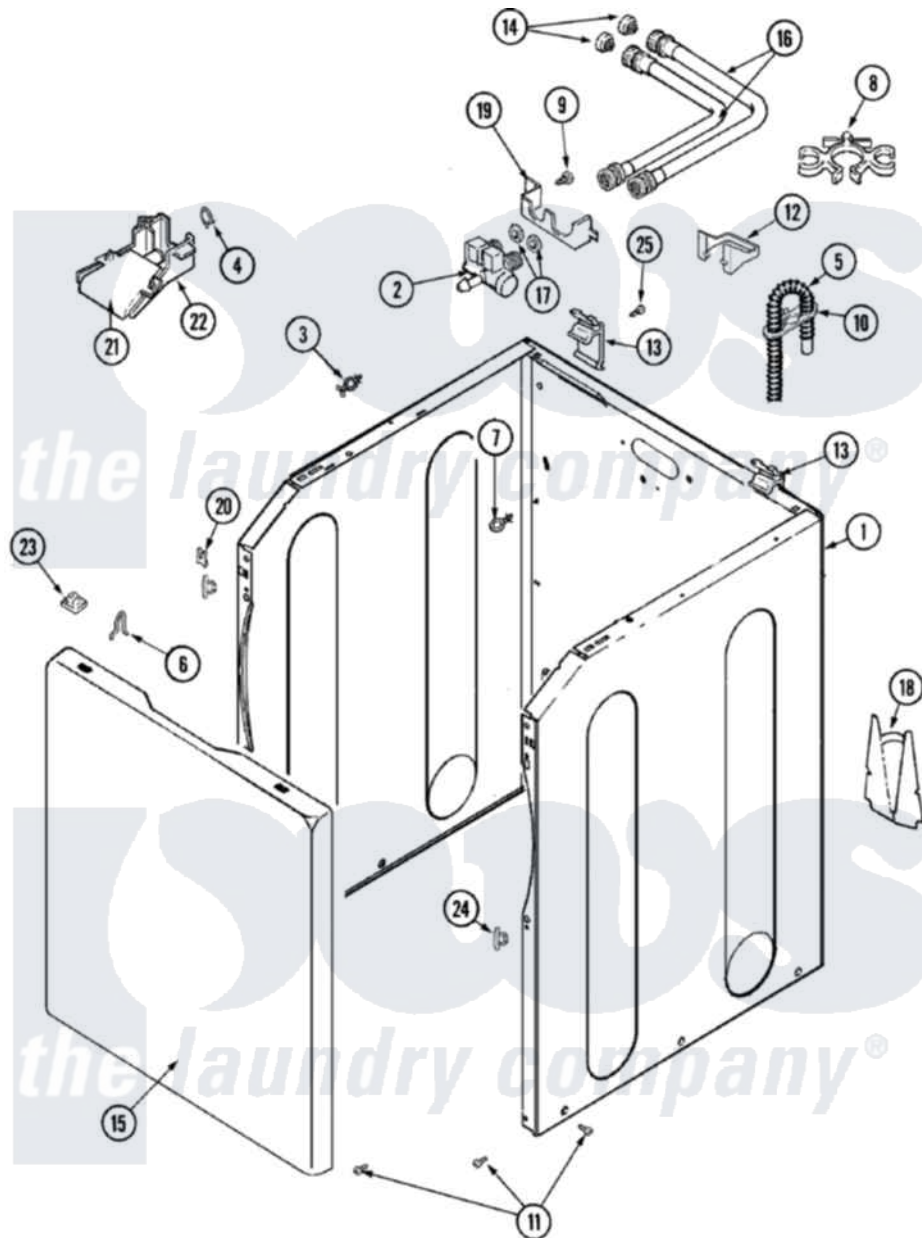

# Maytag MAV6451AWQ 02 - CABINET

Maytag [Residential Maytag MAV6451AWQ Washer Parts](#) Parts Diagram 02 - CABINET

[Click on the part number to view part](#)

Item	Original Part Number	Replaced By	Status	Part Description
1	<a href="#">22003554</a>			Cabinet Assembly
"	<a href="#">22002839</a>			Brace, Cabinet
"	<a href="#">33002190</a>			SCrew, C BraCe, BraCket, Cabinet
"	<a href="#">22002840</a>			Brace, Cabinet
2	22004191	<a href="#">22004333</a>		Water Valve 60/40
"	<a href="#">22003384</a>			Valve, Water
3	<a href="#">22003298</a>			Retainer, Wire
4	22002838	<a href="#">285655</a>		Clamp, Hose
5	<a href="#">22003410</a>			Hose, Drain
"	22003596	<a href="#">285655</a>		Clamp, Hose
"	12001586	<a href="#">76660</a>		Break-Sphn
6	<a href="#">25-7220</a>			Clip, Cabinet Top
7	<a href="#">22003086</a>			Clip, Air Dome Hose
8	<a href="#">22002765</a>			Clip, Hose
9	<a href="#">22003735</a>			Screw, No.10-16 x 1/2 Ab Truss