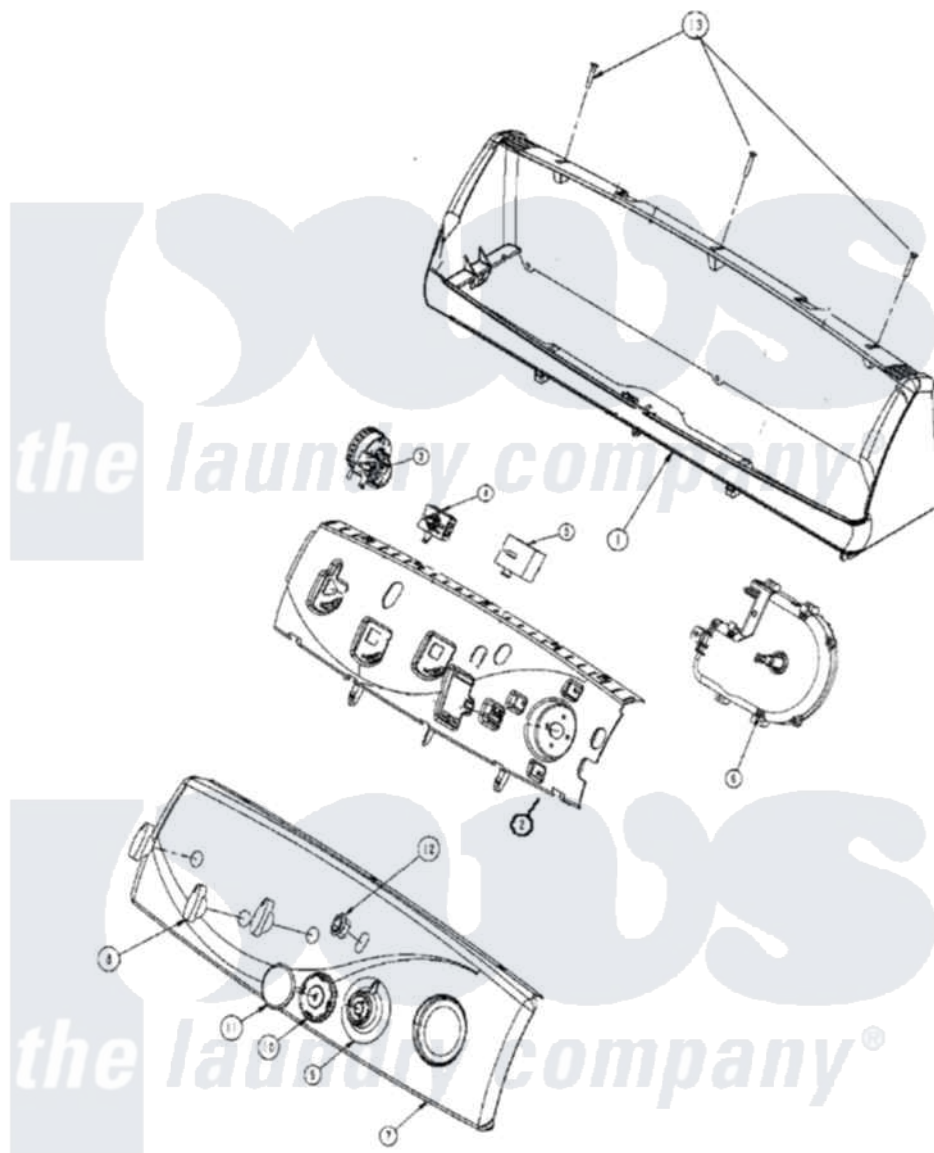

# Maytag MAV6451AWQ 03 - CONTROL PANEL

Maytag [Residential Maytag MAV6451AWQ Washer Parts](#) Parts Diagram 03 - CONTROL PANEL

[Click on the part number to view part](#)

Item	Original Part Number	Replaced By	Status	Part Description
1	<a href="#">22003975</a>			Console Housing
2	<a href="#">22003955</a>			Switch Support
3	<a href="#">22004188</a>			Switch, 4 Position Pressure
"	22003962	<a href="#">22004188</a>		Switch, 4 Position Pressure
4	<a href="#">22003961</a>			4 Position Rotary Temp Switch 5
5	<a href="#">22004005</a>			4 Position Rotary Speed Switch
6	<a href="#">22004189</a>			Timer
"	Y22004007	<a href="#">22004189</a>		Timer
"	<a href="#">33002917</a>			Screw, No.10-16
7	<a href="#">22003966</a>			Facia, Control Panel
8	22003988	<a href="#">22003987</a>		Control Knob White
"	22004050		Not Available	ENG. TOL. COMPENSATOR (SPACER)
9	22003954		Not Available	TIMER DIAL SKIRT (BSQ)
10	<a href="#">22003952</a>			Knob, Timer

11 [22003990](#)

Timer Cap

12 [22003978](#)

Switch, Rocker

13 22003938

[8534058](#)

Screw