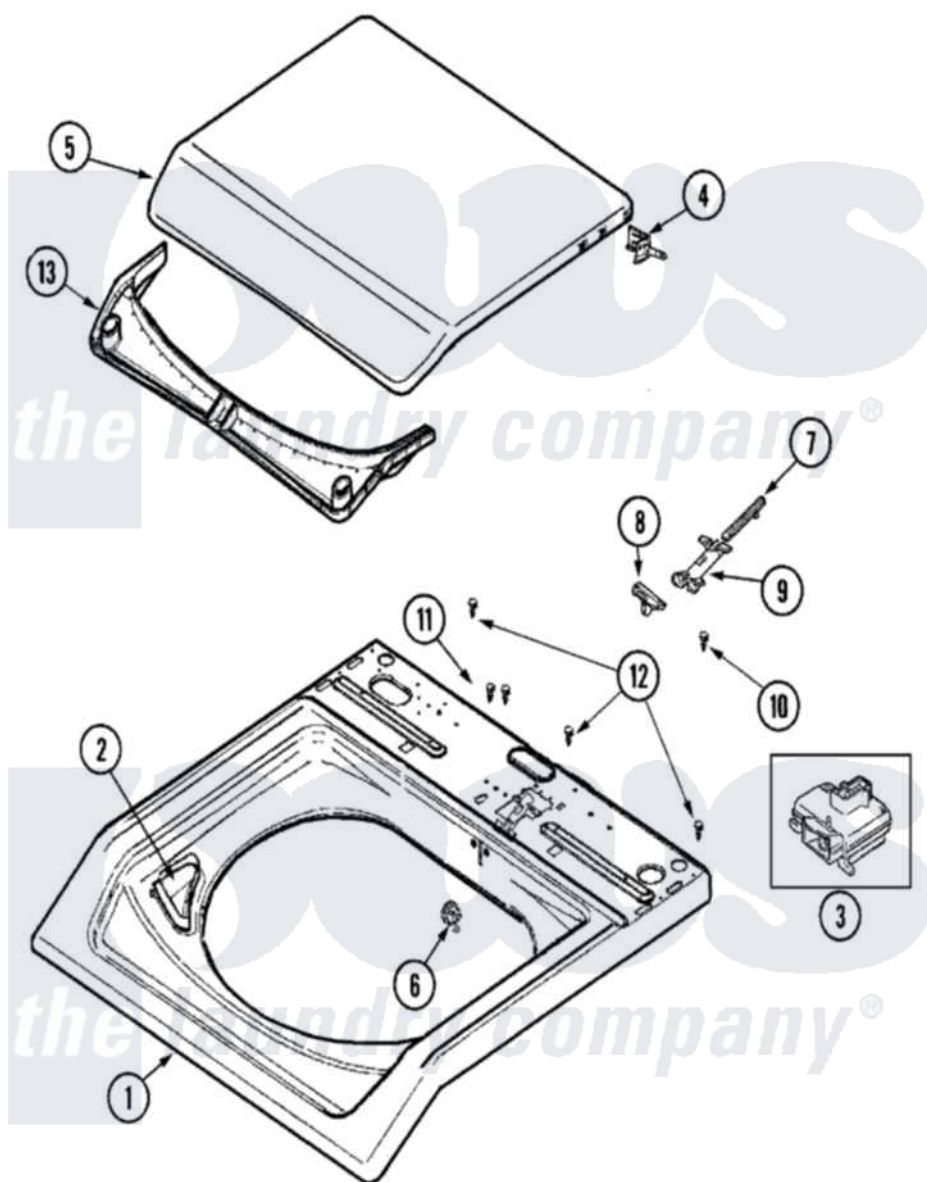

Maytag MAV6451AWQ 05 - TOP

Maytag [Residential Maytag MAV6451AWQ Washer Parts](#) Parts Diagram 05 - TOP
 Click on the part number to view part

Item	Original Part Number	Replaced By	Status	Part Description
1	22003469			Cover, Top
2	22004382			Bleach Cup
"	22004381			Bleach Cup
"	22002802	22002835		Cup, Bleach
3	22003804			Lid Switch
4	22002752			Hinge Pin
5	22004064			Lid As Pack Phase Iii
6	22002753			Bushing, Hinge
7	22002754			Plunger
8	22003942			Lid Cam
9	22002757			Guide Tube
10	2016090			Screw, Lid Switch To Bracket
11	22003217	3370225		Screw
12	Y22002339	8534058		Screw
13	22002766			Condensate Seal