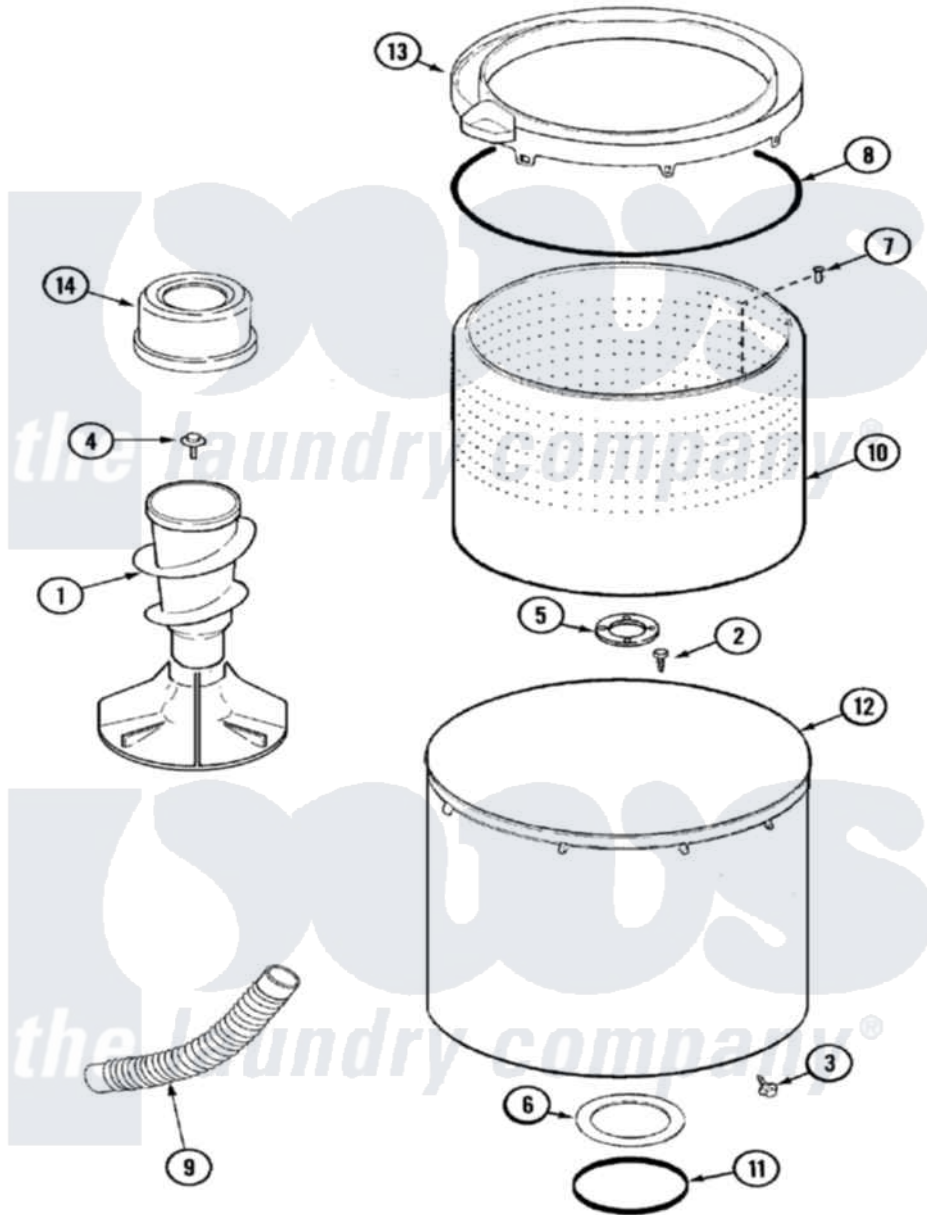

# Maytag MAV6451AWQ 07 - TUB

Maytag [Residential Maytag MAV6451AWQ Washer Parts](#) Parts Diagram 07 - TUB  
 Click on the part number to view part

Item	Original Part Number	Replaced By	Status	Part Description
1	<a href="#">22004042</a>			Agitator/Auger Assembly
2	22003647	<a href="#">3400504</a>		Screw
3	<a href="#">22002933</a>			Screw
4	25-7948	<a href="#">W10309247</a>		Screw
5	<a href="#">22003434</a>			Gasket, Hub/Bottom Isolator
6	<a href="#">35-3686</a>			Gasket, Tub To Housing
7	22003647	<a href="#">3400504</a>		Screw
8	<a href="#">35-2328</a>			Seal, Tub Top
9	<a href="#">22003285</a>			Hose, Tub To Pump
10	22003647	<a href="#">3400504</a>		Screw
"	<a href="#">22003430</a>			Washer, Nylon
"	<a href="#">22002741</a>			Spinner Assembly, Plastic
11	<a href="#">35-3685</a>			Gasket, Basket To Centerpost
12	22003237	<a href="#">22003422</a>		Hose, Air Dome
"	<a href="#">22002742</a>			Tub Assembly
13	<a href="#">12002452</a>			Tub Cover/Bleach Cup Kit

"	22002736	<a href="#">22004385</a>	Tub Cover
14	<a href="#">22003984</a>		Softener Dispenser Assembly
15	22003458	<a href="#">22004398</a>	Tub Block