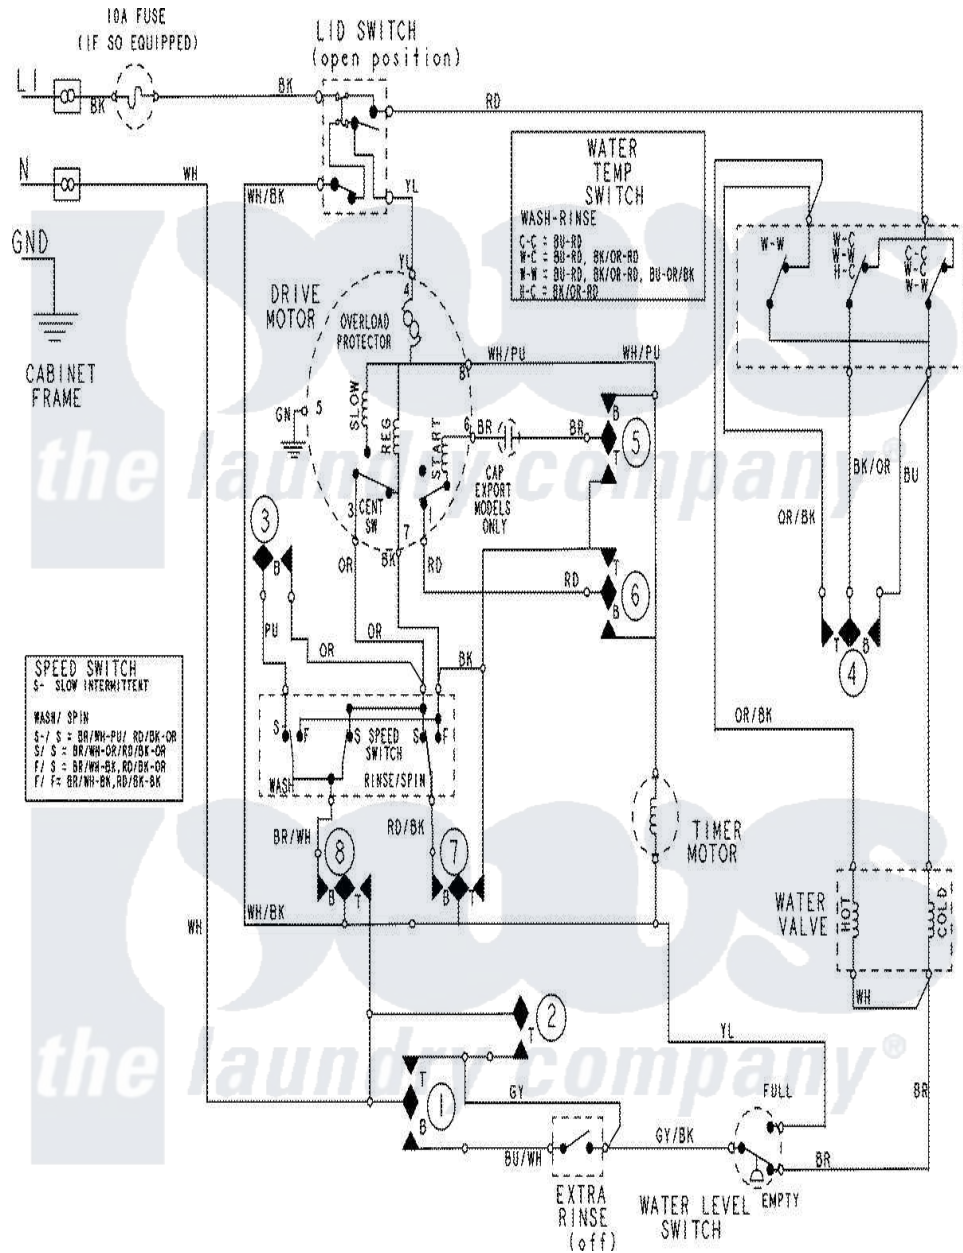

Maytag MAV6451AWQ 11 - WIRING INFORMATION

Maytag [Residential Maytag MAV6451AWQ Washer Parts](#) Parts Diagram 11 - WIRING INFORMATION
 Click on the part number to view part

| Item | Original Part Number | Replaced By | Status | Part Description |
|------|----------------------|-------------|---------------|--------------------|
| NI | 15003860 | | Not Available | WIRING INFORMATION |