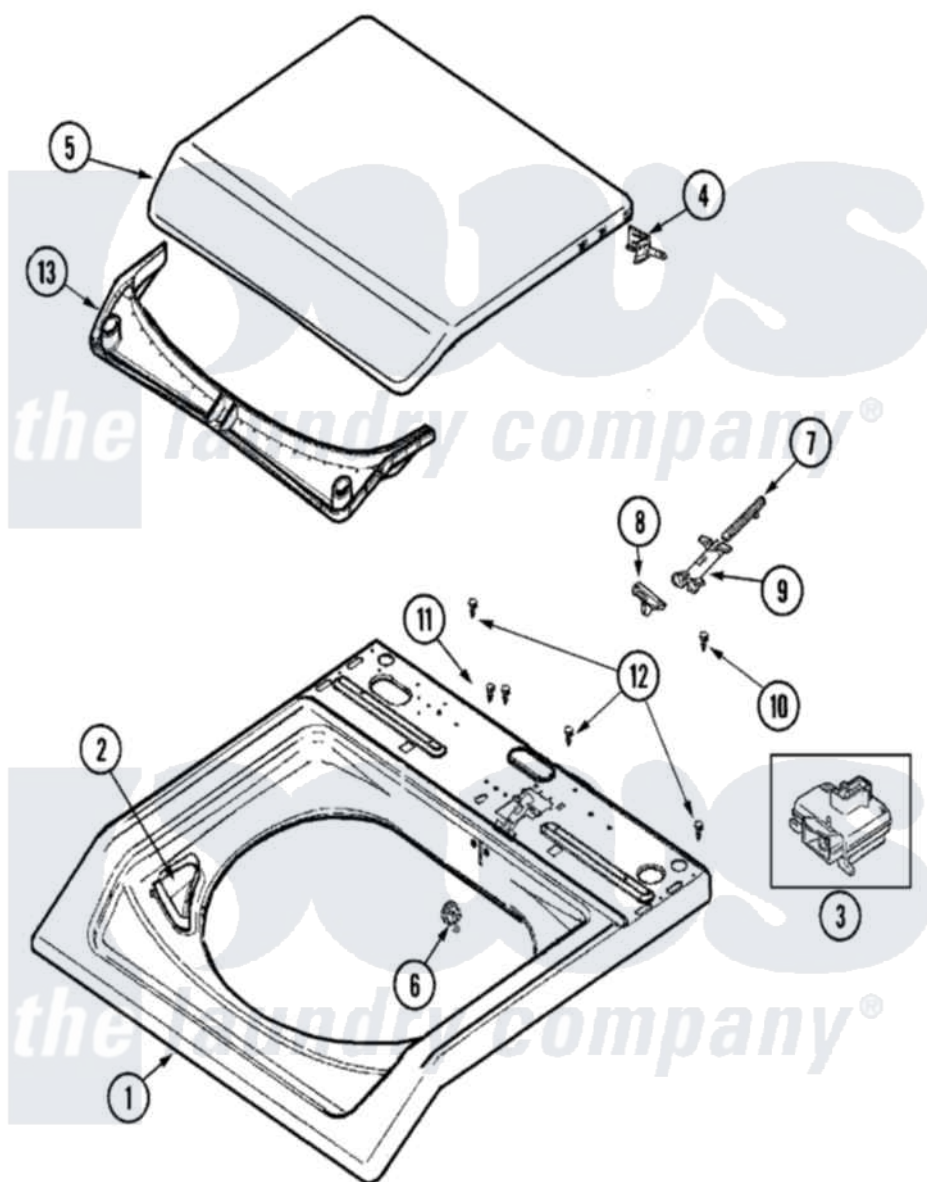

# Maytag MAV6451AWW 05 - TOP

Maytag [Residential Maytag MAV6451AWW Washer Parts](#) Parts Diagram 05 - TOP  
 Click on the part number to view part

Item	Original Part Number	Replaced By	Status	Part Description
1	<a href="#">22003468</a>			Cover, Top
2	<a href="#">22004382</a>			Bleach Cup
"	<a href="#">22004381</a>			Bleach Cup
"	<a href="#">22002835</a>			Cup, Bleach
3	<a href="#">22003804</a>			Lid Switch
4	<a href="#">22002751</a>			Hinge Pin
5	<a href="#">22004063</a>			Lid As Pack Phase Iii
6	<a href="#">22002753</a>			Bushing, Hinge
7	<a href="#">22002754</a>			Plunger
8	<a href="#">22003941</a>			Lid Cam
9	<a href="#">22002757</a>			Guide Tube
10	<a href="#">2016090</a>			Screw, Lid Switch To Bracket
11	22003217	<a href="#">3370225</a>		Screw
12	Y22002339	<a href="#">8534058</a>		Screw
13	<a href="#">22002967</a>			Condensate Seal