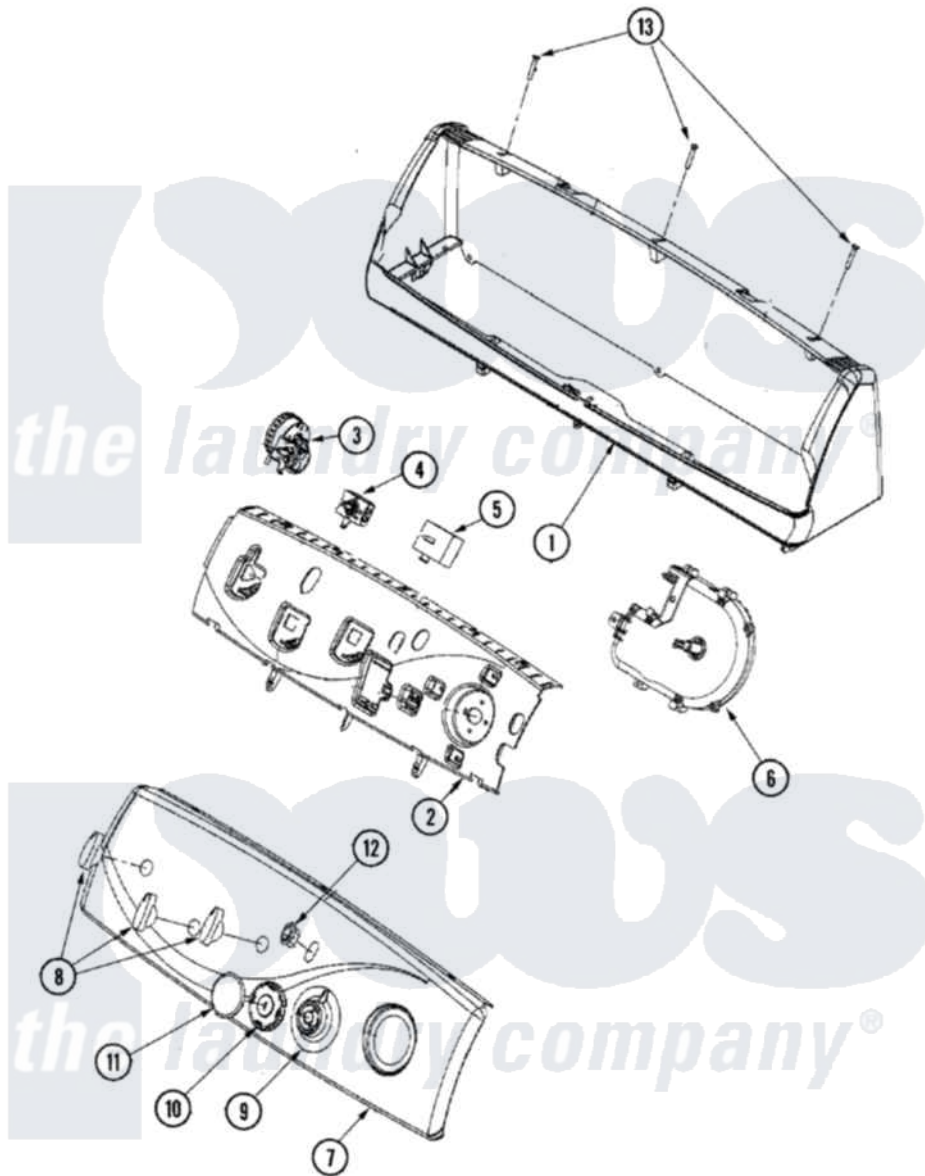

Maytag MAV6457AWW 03 - CONTROL PANEL

Maytag [Residential Maytag MAV6457AWW Washer Parts](#) Parts Diagram 03 - CONTROL PANEL
 Click on the part number to view part

Item	Original Part Number	Replaced By	Status	Part Description
1	22003960		Not Available	CONSOLE HOUSING (WHT)
2	22003955			Switch Support
3	22004188			Switch, 4 Position Pressure
4	22004011			5 Pos. Atc Rotary Temp. Switch
5	22004004			5 Position Rotary Speed Switch
6	33002917			Screw, No.10-16
"	22004189			Timer
7	22004190	22004197		Facia
8	22003988	22003987		Control Knob White
9	22004165			Timer Dial Skirt
10	22004166		Not Available	TIMER DIAL SKIRT (BSQ)
11	22003990			Timer Cap
12	22003977	74010226		Switch, Rocker W/Shield
13	22003938	8534058		Screw