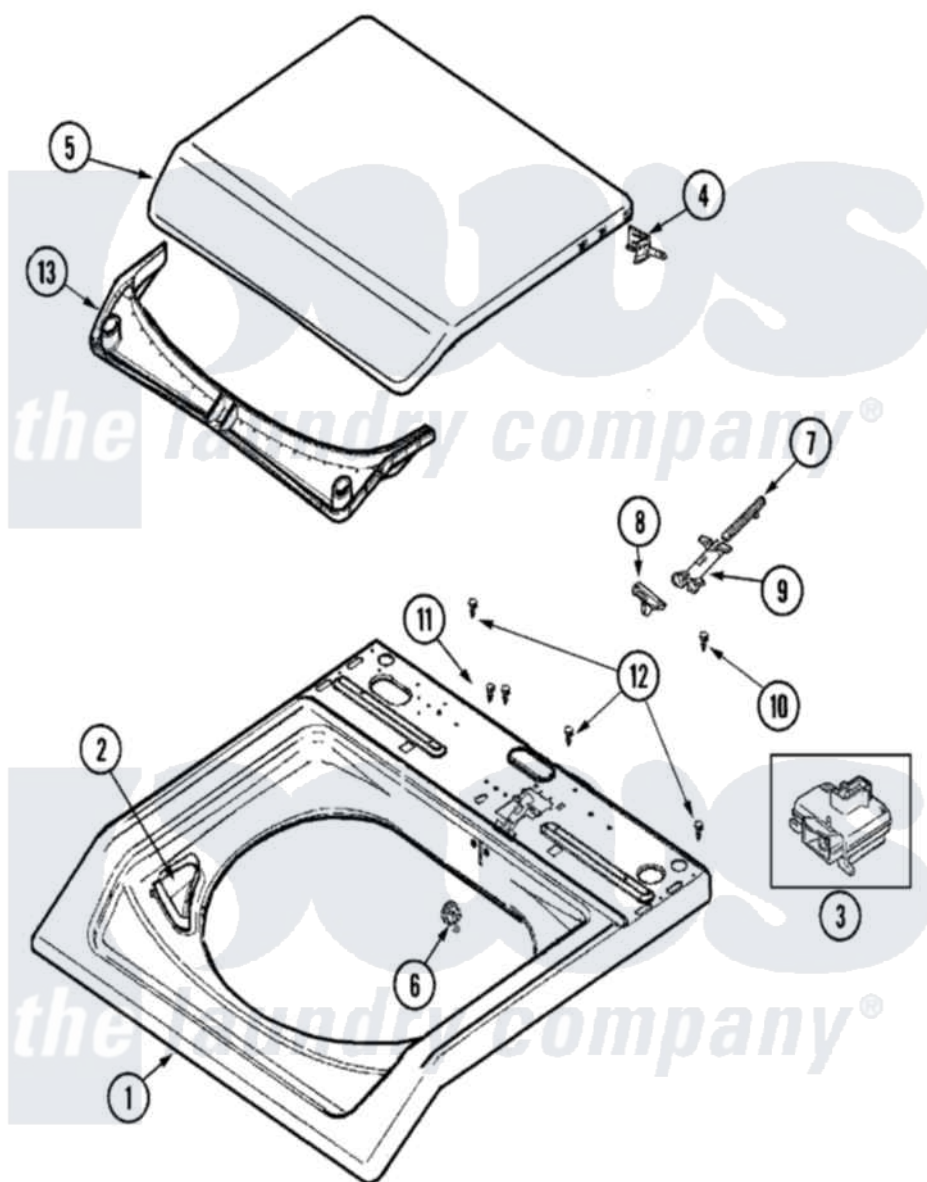

Maytag MAV6457AWW 05 - TOP

Maytag [Residential Maytag MAV6457AWW Washer Parts](#) Parts Diagram 05 - TOP
 Click on the part number to view part

Item	Original Part Number	Replaced By	Status	Part Description
1	22003468			Cover, Top
2	22004381			Bleach Cup
"	22002835			Cup, Bleach
3	22003804			Lid Switch
4	22002751			Hinge Pin
5	22004063			Lid As Pack Phase Iii
6	22002753			Bushing, Hinge
7	22002754			Plunger
8	22003941			Lid Cam
9	22002757			Guide Tube
10	2016090			Screw, Lid Switch To Bracket
11	22003217	3370225		Screw
12	Y22002339	8534058		Screw
13	22002967			Condensate Seal