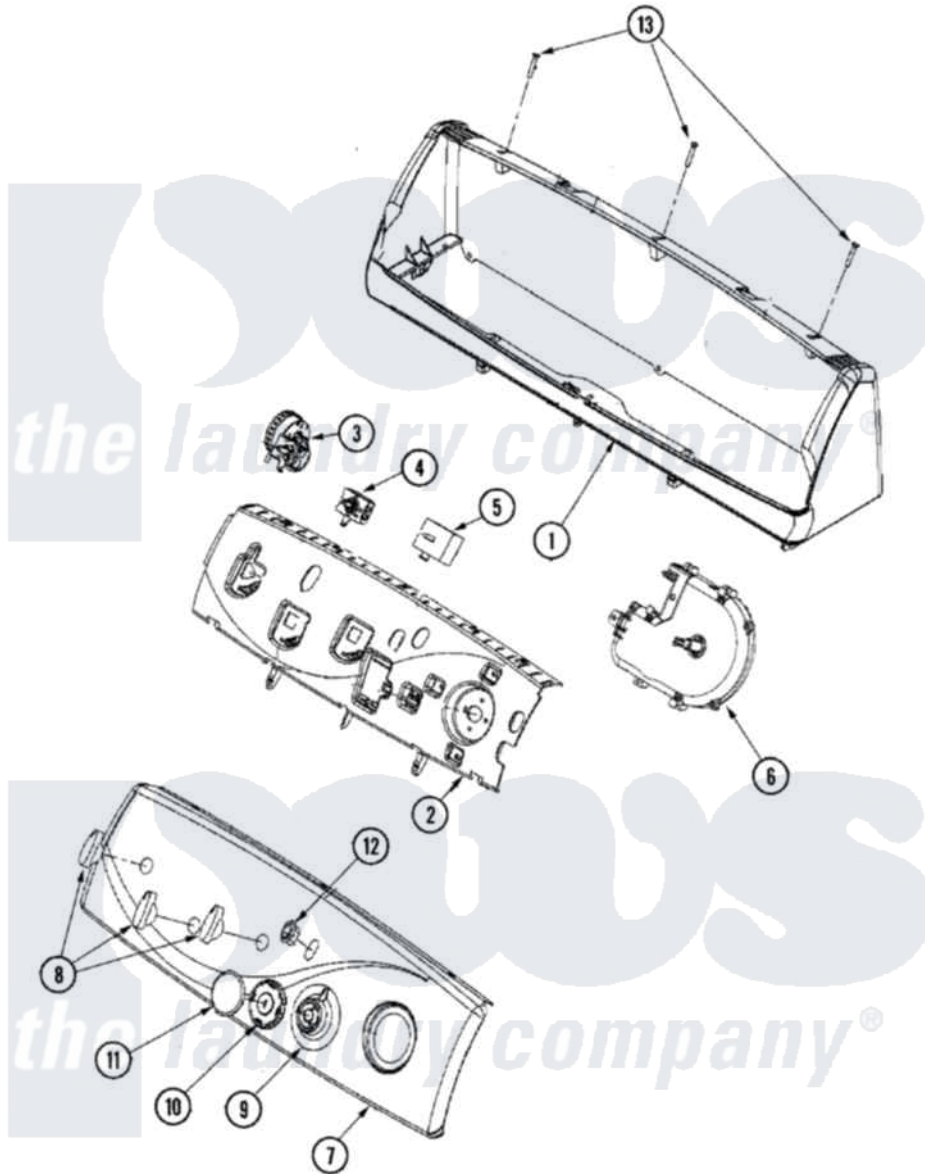

Maytag MAV6458AWW 03 - CONTROL PANEL

Maytag [Residential Maytag MAV6458AWW Washer Parts](#) Parts Diagram 03 - CONTROL PANEL
 Click on the part number to view part

Item	Original Part Number	Replaced By	Status	Part Description
1	22003960		Not Available	CONSOLE HOUSING (WHT)
2	22003955			Switch Support
3	22004196	22004069		5 Position Pressure Switch
4	22004011			5 Pos. Atc Rotary Temp. Switch
5	22004004			5 Position Rotary Speed Switch
6	33002917			Screw, No.10-16
"	22004189			Timer
7	22004197			Facia
8	22003988	22003987		Control Knob White
9	22004165			Timer Dial Skirt
10	22003952			Knob, Timer
11	22003990			Timer Cap
12	22003977	74010226		Switch, Rocker W/Shield
13	22003938	8534058		Screw