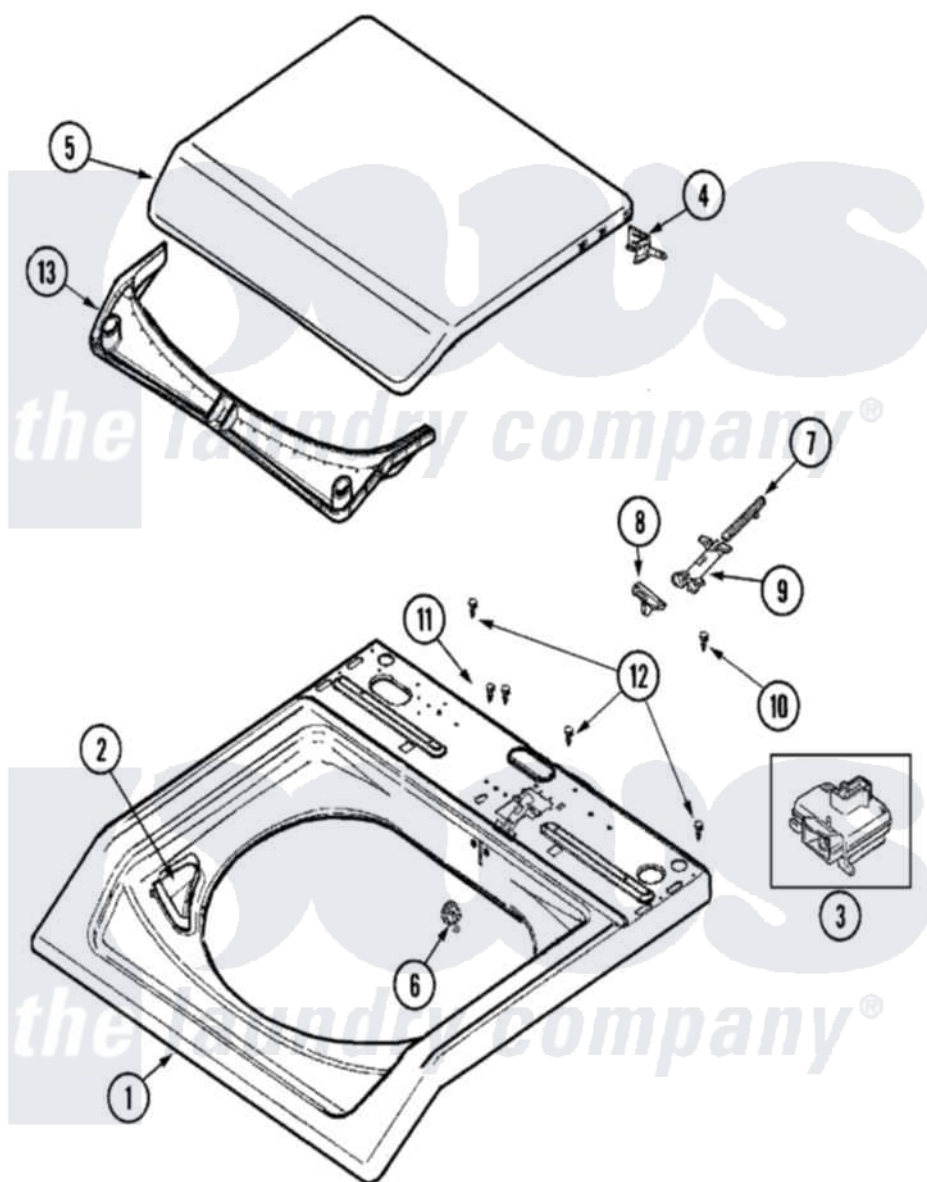

# Maytag MAV6458AWW 05 - TOP

Maytag [Residential Maytag MAV6458AWW Washer Parts](#) Parts Diagram 05 - TOP  
 Click on the part number to view part

Item	Original Part Number	Replaced By	Status	Part Description
1	<a href="#">22003468</a>			Cover, Top
2	<a href="#">22004381</a>			Bleach Cup
"	<a href="#">22002835</a>			Cup, Bleach
3	<a href="#">22003804</a>			Lid Switch
4	<a href="#">22002751</a>			Hinge Pin
5	<a href="#">22004063</a>			Lid As Pack Phase Iii
6	<a href="#">22002753</a>			Bushing, Hinge
7	<a href="#">22002754</a>			Plunger
8	<a href="#">22003941</a>			Lid Cam
9	<a href="#">22002757</a>			Guide Tube
10	<a href="#">2016090</a>			Screw, Lid Switch To Bracket
11	22003217	<a href="#">3370225</a>		Screw
12	Y22002339	<a href="#">8534058</a>		Screw
13	<a href="#">22002967</a>			Condensate Seal