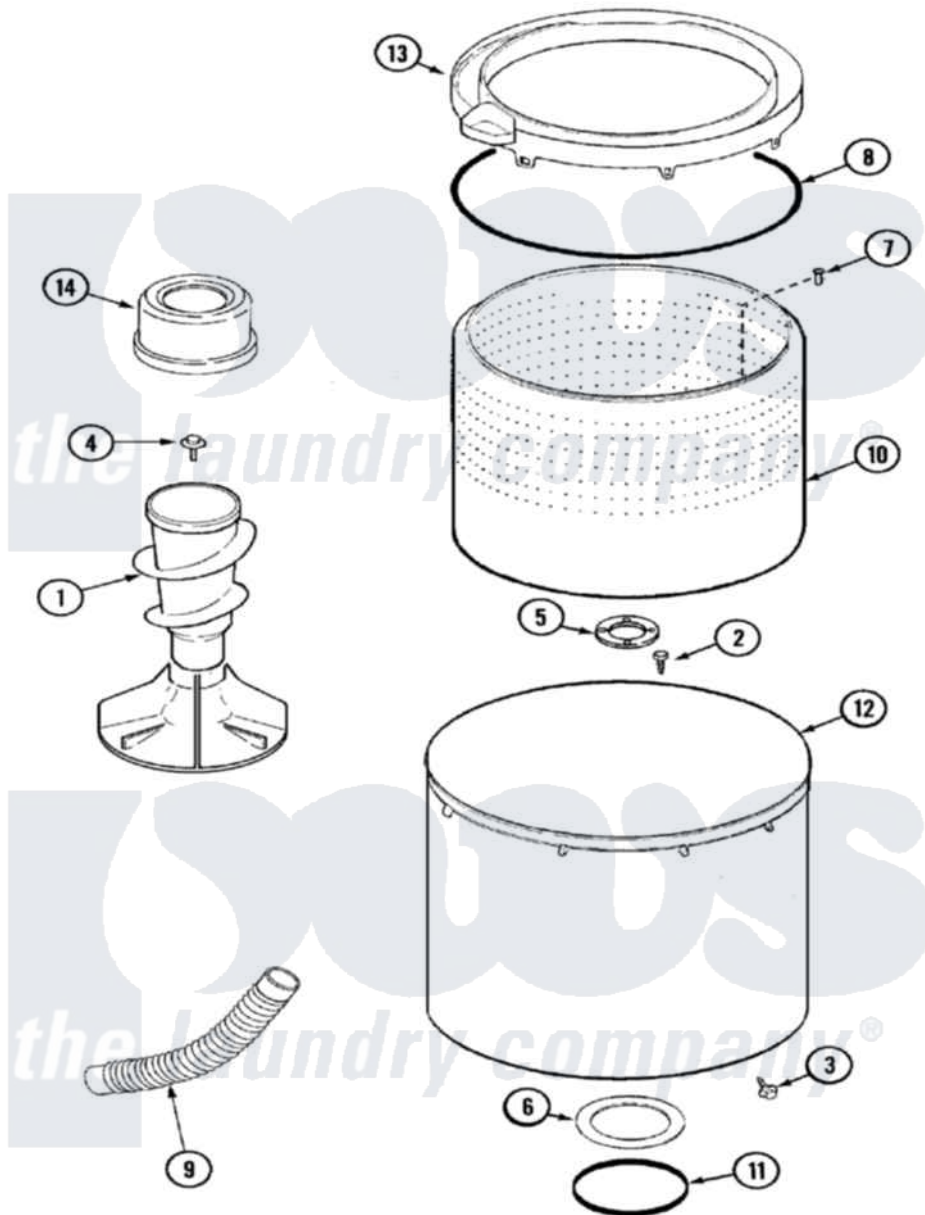

Maytag MAV6458AWW 07 - TUB

Maytag [Residential Maytag MAV6458AWW Washer Parts](#) Parts Diagram 07 - TUB
 Click on the part number to view part

Item	Original Part Number	Replaced By	Status	Part Description
1	22004042			Agitator/Auger Assembly
2	21001510	22002947		Bolt, Tub
3	22002933			Screw
4	25-7948	W10309247		Screw
5	22003434			Gasket, Hub/Bottom Isolator
6	35-3686			Gasket, Tub To Housing
7	22003647	3400504		Screw
8	35-2328			Seal, Tub Top
9	22003285			Hose, Tub To Pump
10	22003647	3400504		Screw
"	22003430			Washer, Nylon
"	22002741			Spinner Assembly, Plastic
11	35-3685			Gasket, Basket To Centerpost
12	22002742			Tub Assembly
13	12002452			Tub Cover/Bleach Cup Kit
"	22002736	22004385		Tub Cover