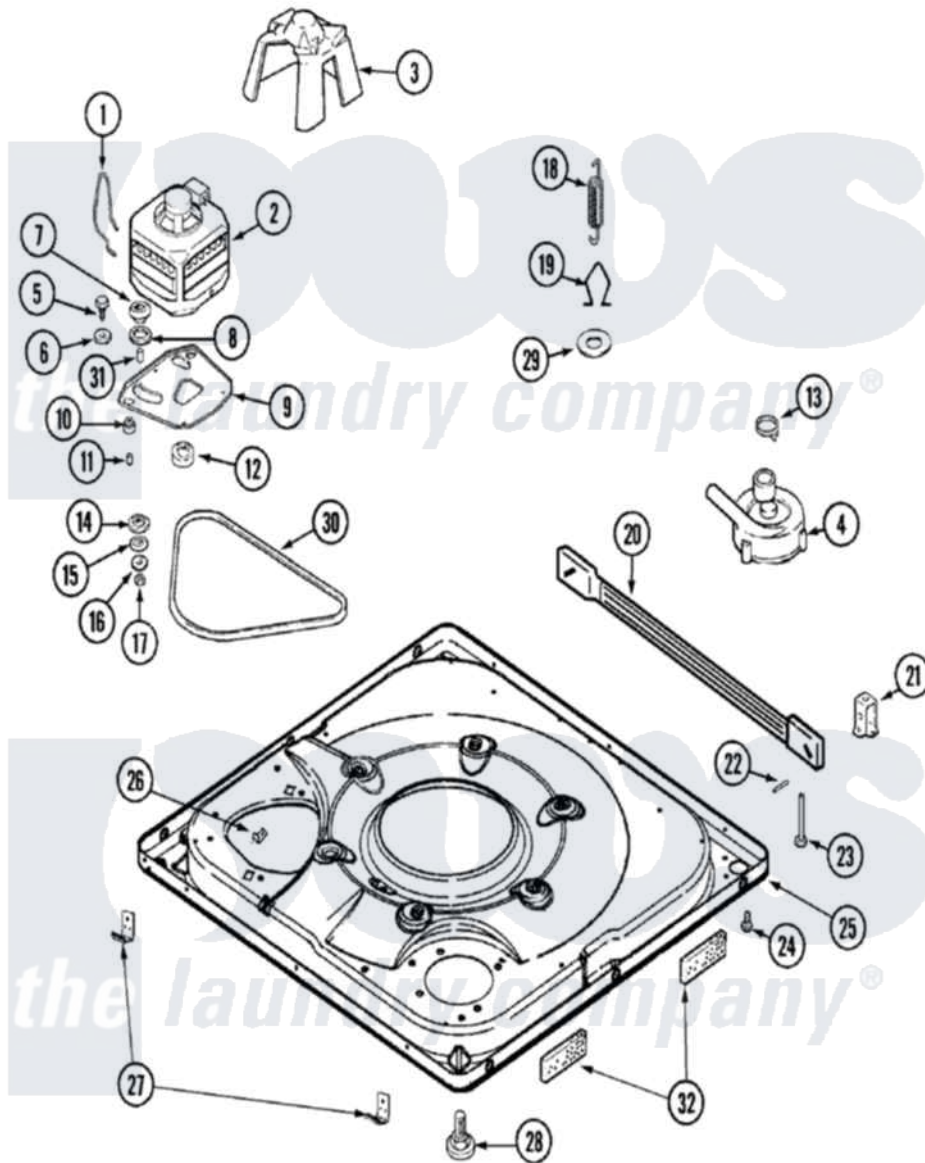

Maytag MAV6548AWQ 01 - BASE

Maytag [Residential Maytag MAV6548AWQ Washer Parts](#) Parts Diagram 01 - BASE
 Click on the part number to view part

Item	Original Part Number	Replaced By	Status	Part Description
1	22004376			Spring, Motor Pivot
2	21001506	21001950		MoTor, 2SP 1/2hp 120V/60Hz Hi-Tor
"	22004297	21001950		MoTor, 2SP 1/2hp 120V/60Hz Hi-Tor
"	21001750	21001950		MoTor, 2SP 1/2hp 120V/60Hz Hi-Tor
3	22002019			Screw, Wire Clip To Motor Cnt
"	22002721			Shield, Motor
4	22004055	8534097		Screw
"	21001873	35-6780		Pump-Water
"	22003438			Sleeve, Pump
5	25-7833	21001977		Screw
6	25-7834			Washer, Motor/Base Screw
7	33-9946			Isolator, Motor
8	35-3570			Washer, Motor Pivot
9	35-2065			Pad, Motor Plate

"	21001366	21001783	Plate And Screw Assembly
"	22003817	3370225	Screw
10	22004348		Slide, Motor Pivot
"	35-3646		Isolator, Motor Plate
"	35-3571		Slide, Motor Pivot
11	25-7831		Spacer, Mounting
12	33-9946		Isolator, Motor
13	22002853	285655	Clamp, Hose
14	35-3571		Slide, Motor Pivot
15	33-9967		Washer, Motor Isolator
16	25-7047		Washer, Flat
17	25-7325	Y707702	Locknut
18	21001598		Spring, Suspension
19	21001166		Hook, Suspension Spring
20	21001754	21001881	Bar, Stabilizer
21	35-2046		Bracket, Stabilizer
22	35-2052		Pin, Stabilizer
23	35-3020	22004469	Leg And Foot Self Stabalizing
24	33002190		SCrew, C BraCe, BraCket, Cabinet
25	22003390		Base
"	22003817	3370225	Screw
26	25-7845		Speednut, Motor
27	33002190		SCrew, C BraCe, BraCket, Cabinet
"	22004045		Clip, Lower Front Panel
"	22002239		Clip, Front Panel
28	25001119		Foot And Pad Assembly
29	Y25-7951		Washer, Suspension Hook
30	22003483		Belt, Drive
31	25-7830		Spacer
32	22002782		Pad, Foam