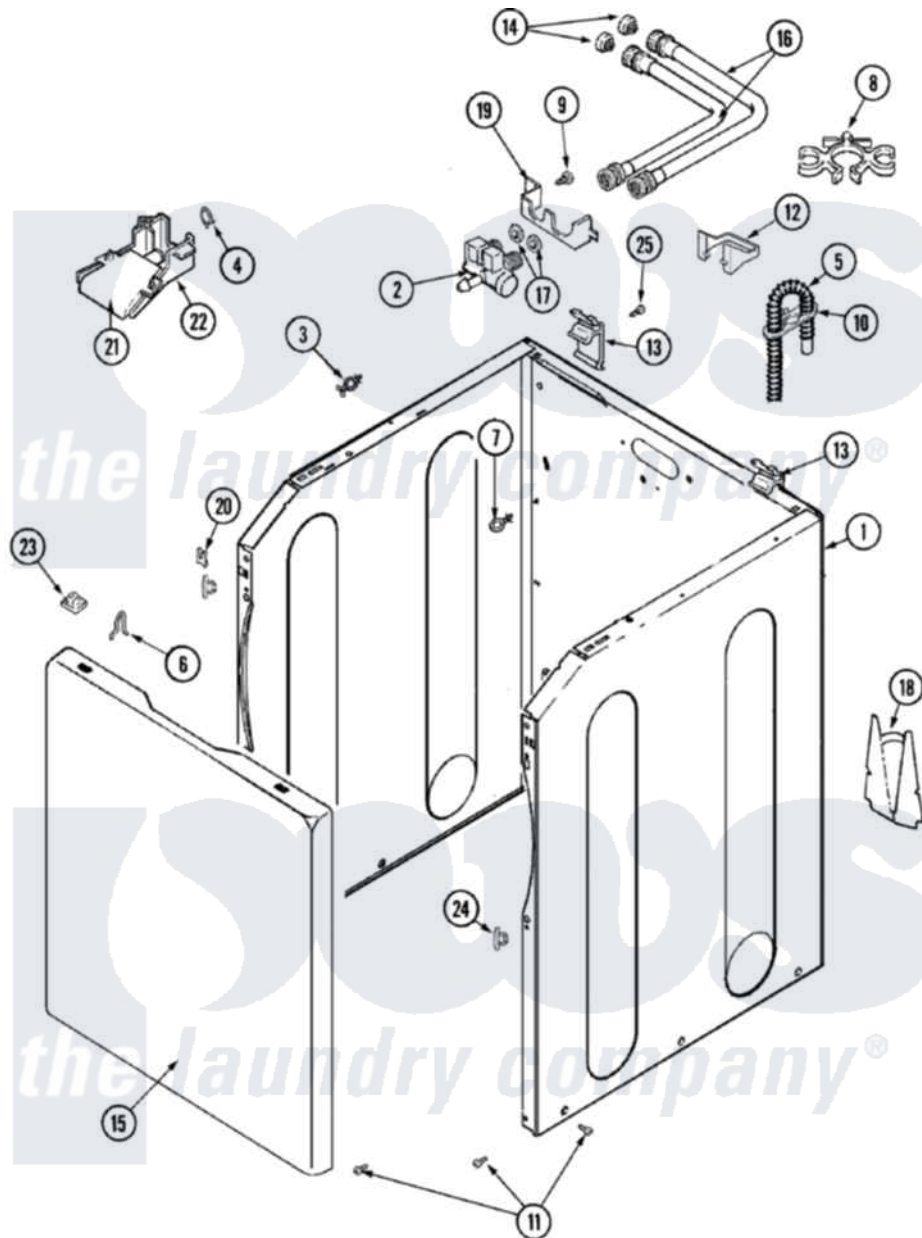

# Maytag MAV6548AWQ 02 - CABINET

Maytag [Residential Maytag MAV6548AWQ Washer Parts](#) Parts Diagram 02 - CABINET

[Click on the part number to view part](#)

Item	Original Part Number	Replaced By	Status	Part Description
1	<a href="#">22003554</a>			Cabinet Assembly
"	<a href="#">22002839</a>			Brace, Cabinet
"	<a href="#">33002190</a>			SCrew, C BraCe, BraCket, Cabinet
"	<a href="#">22002840</a>			Brace, Cabinet
2	22004191	<a href="#">22004333</a>		Water Valve 60/40
"	<a href="#">22003384</a>			Valve, Water
3	<a href="#">22003298</a>			Retainer, Wire
4	22002838	<a href="#">285655</a>		Clamp, Hose
5	<a href="#">22003410</a>			Hose, Drain
"	22003596	<a href="#">285655</a>		Clamp, Hose
"	12001586	<a href="#">76660</a>		Break-Sphn
6	<a href="#">25-7220</a>			Clip, Cabinet Top
7	<a href="#">22003086</a>			Clip, Air Dome Hose
8	<a href="#">22002765</a>			Clip, Hose
9	<a href="#">22003735</a>			Screw, No.10-16 x 1/2 Ab Truss