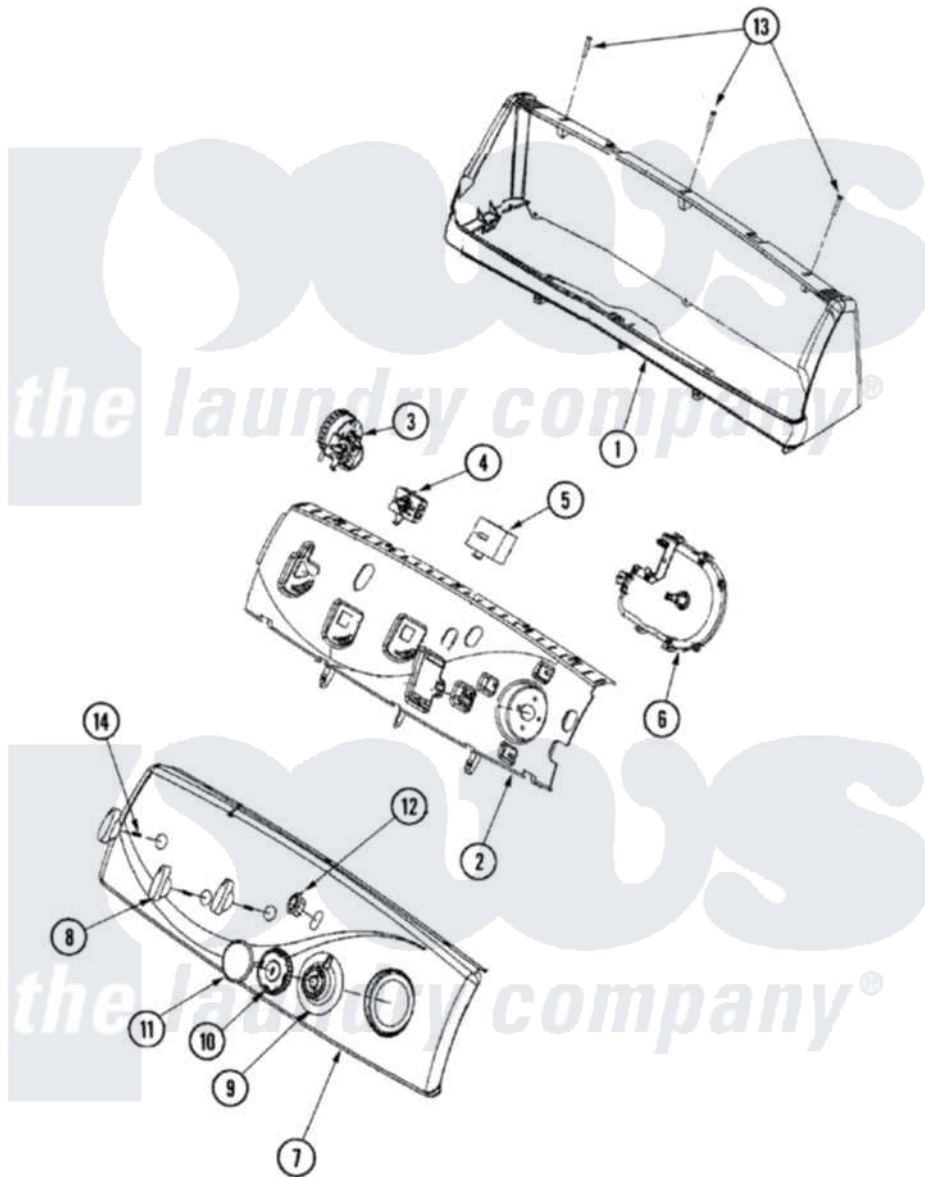

Maytag MAV6548AWQ 03 - CONTROL PANEL

Maytag [Residential Maytag MAV6548AWQ Washer Parts](#) Parts Diagram 03 - CONTROL PANEL
 Click on the part number to view part

Item	Original Part Number	Replaced By	Status	Part Description
1	22003975			Console Housing
2	22003955			Switch Support
3	22004188			Switch, 4 Position Pressure
"	22003962	22004188		Switch, 4 Position Pressure
4	22003961			4 Position Rotary Temp Switch 5
5	22004005			4 Position Rotary Speed Switch
6	33002917			Screw, No.10-16
"	22004013	22004298		Timer
"	22004298			Timer
7	22004019			Facia, Control Panel
8	22003988	22003987		Control Knob White
9	22003954		Not Available	TIMER DIAL SKIRT (BSQ)
10	22003952			Knob, Timer
11	22003990			Timer Cap
12	22003978			Switch, Rocker