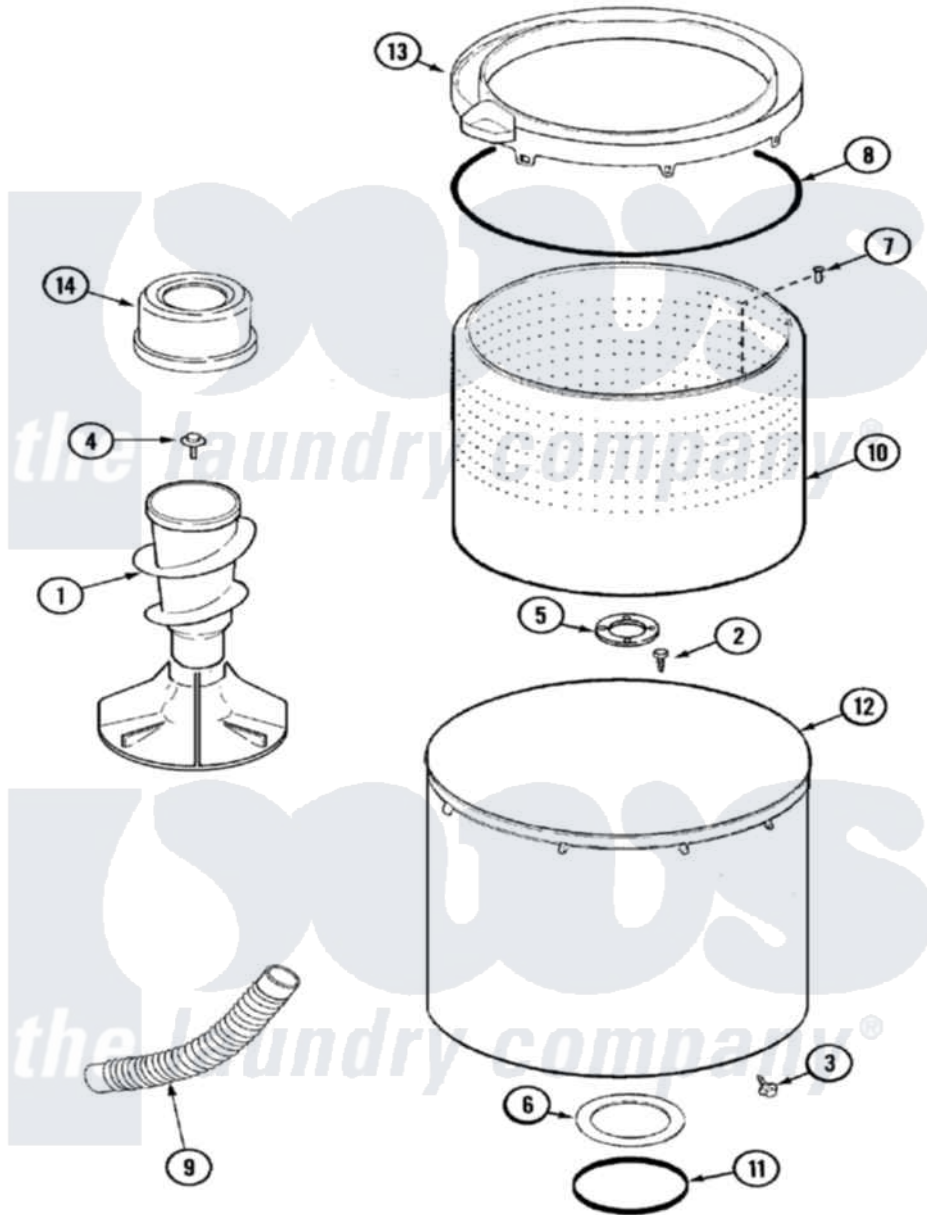

# Maytag MAV6548AWQ 07 - TUB

Maytag [Residential Maytag MAV6548AWQ Washer Parts](#) Parts Diagram 07 - TUB  
 Click on the part number to view part

Item	Original Part Number	Replaced By	Status	Part Description
1	<a href="#">22004042</a>			Agitator/Auger Assembly
2	22003647	<a href="#">3400504</a>		Screw
3	<a href="#">22002933</a>			Screw
4	25-7948	<a href="#">W10309247</a>		Screw
5	<a href="#">22003434</a>			Gasket, Hub/Bottom Isolator
6	<a href="#">35-3686</a>			Gasket, Tub To Housing
7	22003647	<a href="#">3400504</a>		Screw
8	<a href="#">35-2328</a>			Seal, Tub Top
9	<a href="#">22003285</a>			Hose, Tub To Pump
10	22003647	<a href="#">3400504</a>		Screw
"	<a href="#">22003430</a>			Washer, Nylon
"	<a href="#">22002741</a>			Spinner Assembly, Plastic
11	<a href="#">35-3685</a>			Gasket, Basket To Centerpost
12	22003237	<a href="#">22003422</a>		Hose, Air Dome
"	<a href="#">22002742</a>			Tub Assembly
13	<a href="#">12002452</a>			Tub Cover/Bleach Cup Kit

"	22002736	<a href="#">22004385</a>	Tub Cover
14	<a href="#">22003984</a>		Softener Dispenser Assembly
15	22003458	<a href="#">22004398</a>	Tub Block