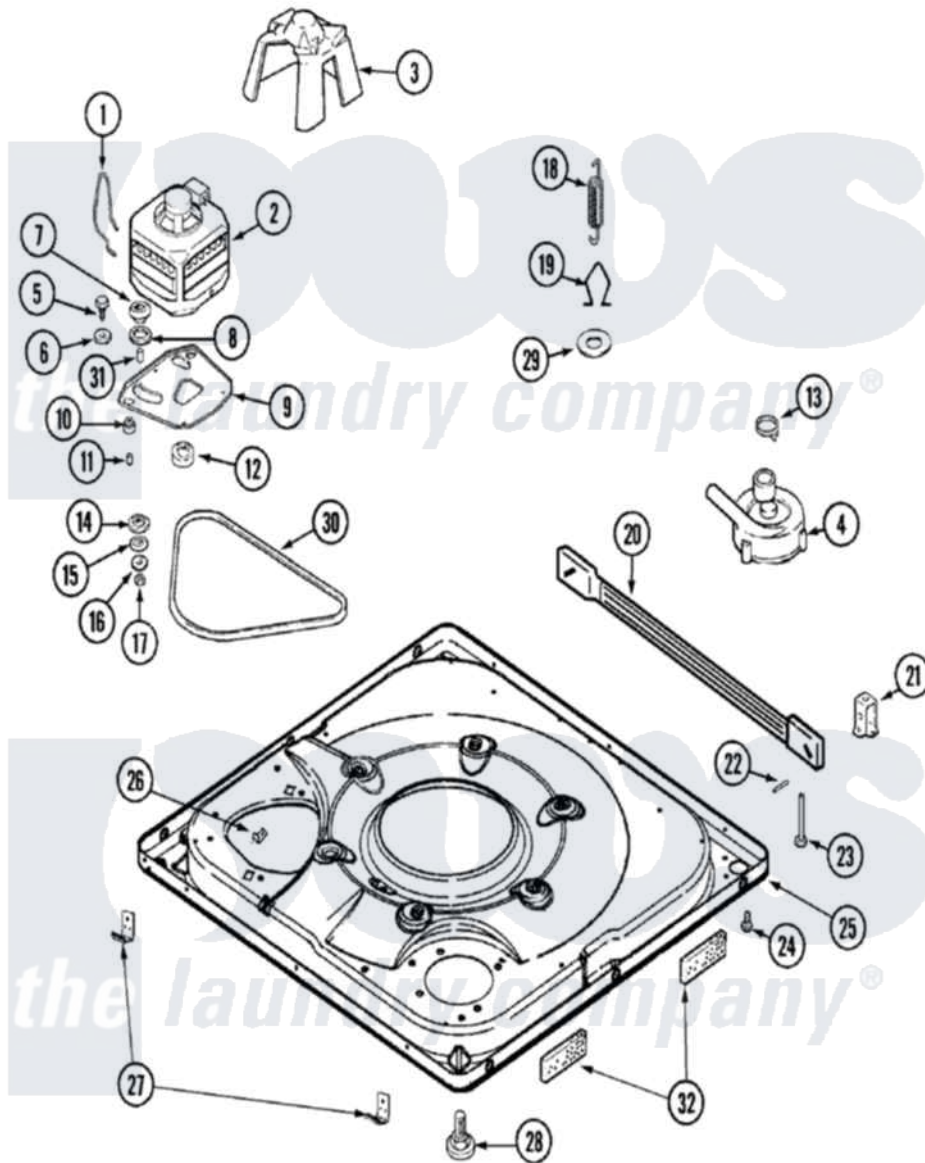

Maytag MAV6548AWW 01 - BASE

Maytag [Residential Maytag MAV6548AWW Washer Parts](#) Parts Diagram 01 - BASE
 Click on the part number to view part

Item	Original Part Number	Replaced By	Status	Part Description
1	22004376			Spring, Motor Pivot
2	21001506	21001950		MoTor, 2SP 1/2hp 120V/60Hz Hi-Tor
"	22004297	21001950		MoTor, 2SP 1/2hp 120V/60Hz Hi-Tor
"	21001750	21001950		MoTor, 2SP 1/2hp 120V/60Hz Hi-Tor
3	22002019			Screw, Wire Clip To Motor Cnt
"	22002721			Shield, Motor
4	22004055	8534097		Screw
"	21001873	35-6780		Pump-Water
"	22003438			Sleeve, Pump
5	25-7833	21001977		Screw
6	25-7834			Washer, Motor/Base Screw
7	33-9946			Isolator, Motor
8	35-3570			Washer, Motor Pivot
9	35-2065			Pad, Motor Plate

"	21001366	21001783	Plate And Screw Assembly
"	22003817	3370225	Screw
10	22004348		Slide, Motor Pivot
"	35-3646		Isolator, Motor Plate
"	35-3571		Slide, Motor Pivot
11	25-7831		Spacer, Mounting
12	33-9946		Isolator, Motor
13	22002853	285655	Clamp, Hose
14	35-3571		Slide, Motor Pivot
15	33-9967		Washer, Motor Isolator
16	25-7047		Washer, Flat
17	25-7325	Y707702	Locknut
18	21001598		Spring, Suspension
19	21001166		Hook, Suspension Spring
20	21001754	21001881	Bar, Stabilizer
21	35-2046		Bracket, Stabilizer
22	35-2052		Pin, Stabilizer
23	35-3020	22004469	Leg And Foot Self Stabalizing
24	33002190		SCrew, C BraCe, BraCket, Cabinet
25	22003390		Base
"	22003817	3370225	Screw
26	25-7845		Speednut, Motor
27	33002190		SCrew, C BraCe, BraCket, Cabinet
"	22004045		Clip, Lower Front Panel
"	22002239		Clip, Front Panel
28	25001119		Foot And Pad Assembly
29	Y25-7951		Washer, Suspension Hook
30	22003483		Belt, Drive
31	25-7830		Spacer
32	22002782		Pad, Foam