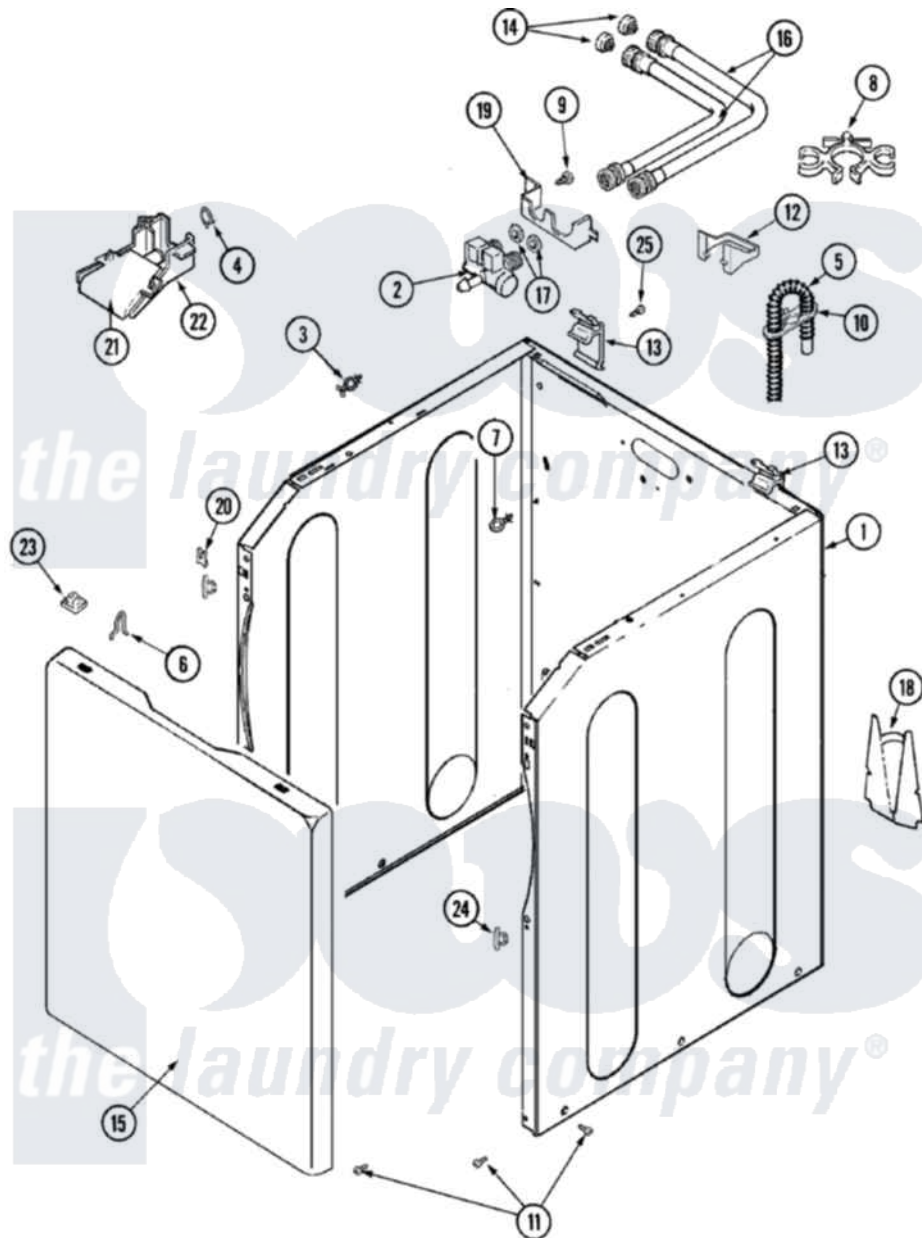

Maytag MAV6548AWW 02 - CABINET

Maytag [Residential Maytag MAV6548AWW Washer Parts](#) Parts Diagram 02 - CABINET

[Click on the part number to view part](#)

Item	Original Part Number	Replaced By	Status	Part Description
1	22003553			Cabinet Assembly
"	22002839			Brace, Cabinet
"	33002190			SCrew, C BraCe, BraCket, Cabinet
"	22002840			Brace, Cabinet
2	22004191	22004333		Water Valve 60/40
"	22003384			Valve, Water
3	22003298			Retainer, Wire
4	22002838	285655		Clamp, Hose
5	22003410			Hose, Drain
"	22003596	285655		Clamp, Hose
"	12001586	76660		Break-Sphn
6	25-7220			Clip, Cabinet Top
7	22003086			Clip, Air Dome Hose
8	22002765			Clip, Hose
9	22003735			Screw, No.10-16 x 1/2 Ab Truss

10	22003814		Retainer, Drain Hose
11	22003409	213007	Xfor Cabinet See Cabinet, Back
12	22003429		Retainer, Fill Hose
13	22003367	22004095	Hinge, Plastic
14	200961	12001413	Strainer And Washer Kit
15	22003511		Insulation
"	22002737		Panel, Front
16	35-3401		Inlet Hose Assembly
"	33-7891	89503	Hose-Inlet
17	Y013783		Washer, Inlet Hose
18	33002190		SCrew, C BraCe, BraCket, Cabinet
"	22002704		Cover, Drain Hose
19	22003376		Bracket, Water Valve
20	213280	204439	Screw And Fstner Assembly
21	22004053		Lower Injector, Flume
22	22003374		Upper Water Injector, Flume
23	22002013		Stop, Shipping
24	22002965	Y12001702	Kit- Plast
25	22001995		Screw Note: Screw, Tumbler Front And Shroud
26	Y013783		Washer, Inlet Hose
27	22002960		Strainer, Washer Inlet
28	33001245		Screw---NA
"	33002388		Washer
30	35-2890	8539404	Tie-Wire