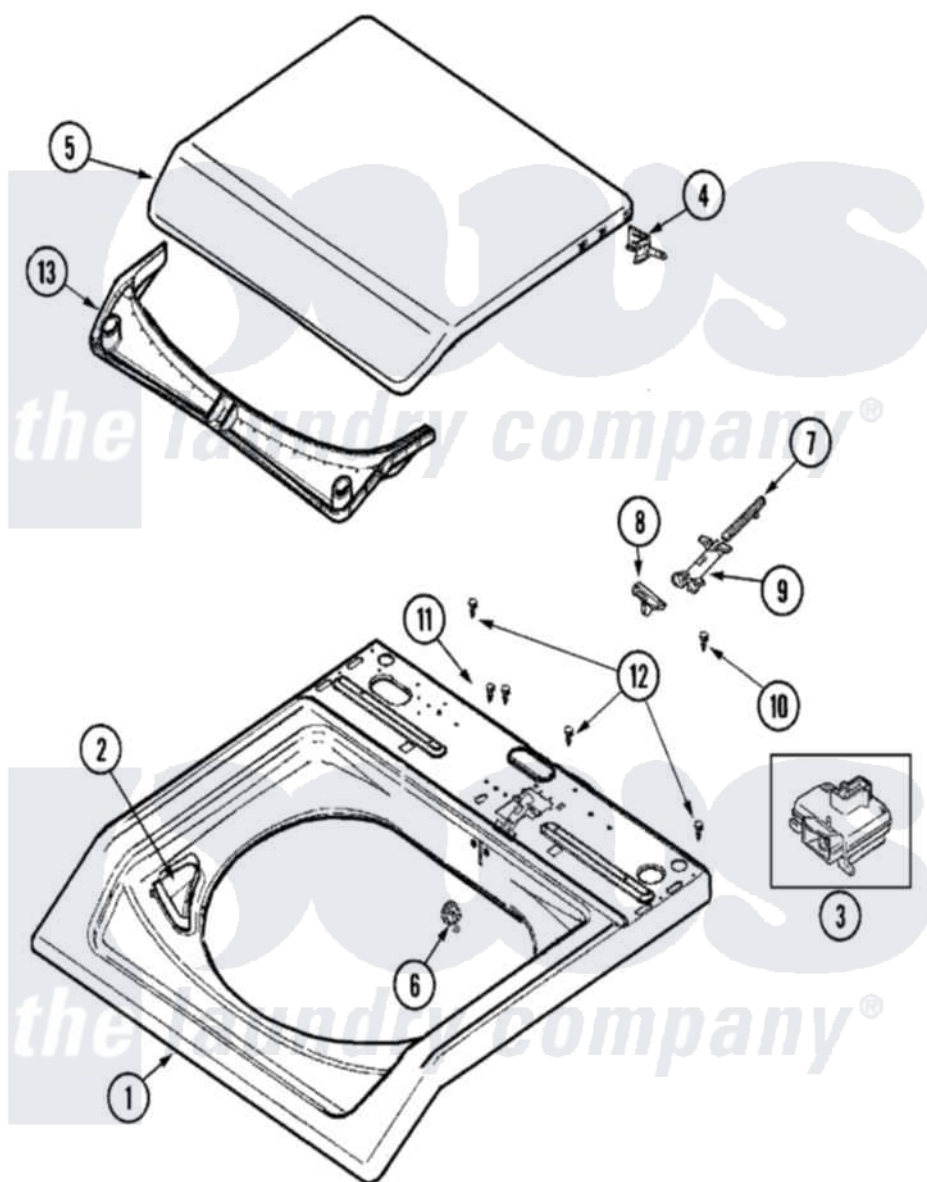

# Maytag MAV6548AWW 05 - TOP

Maytag [Residential Maytag MAV6548AWW Washer Parts](#) Parts Diagram 05 - TOP  
 Click on the part number to view part

Item	Original Part Number	Replaced By	Status	Part Description
1	<a href="#">22003468</a>			Cover, Top
2	<a href="#">22004382</a>			Bleach Cup
"	<a href="#">22004381</a>			Bleach Cup
"	<a href="#">22002835</a>			Cup, Bleach
3	<a href="#">22003804</a>			Lid Switch
4	<a href="#">22002751</a>			Hinge Pin
5	<a href="#">22004063</a>			Lid As Pack Phase Iii
6	<a href="#">22002753</a>			Bushing, Hinge
7	<a href="#">22002754</a>			Plunger
8	<a href="#">22003941</a>			Lid Cam
9	<a href="#">22002757</a>			Guide Tube
10	<a href="#">2016090</a>			Screw, Lid Switch To Bracket
11	22003217	<a href="#">3370225</a>		Screw
12	Y22002339	<a href="#">8534058</a>		Screw
13	<a href="#">22002967</a>			Condensate Seal