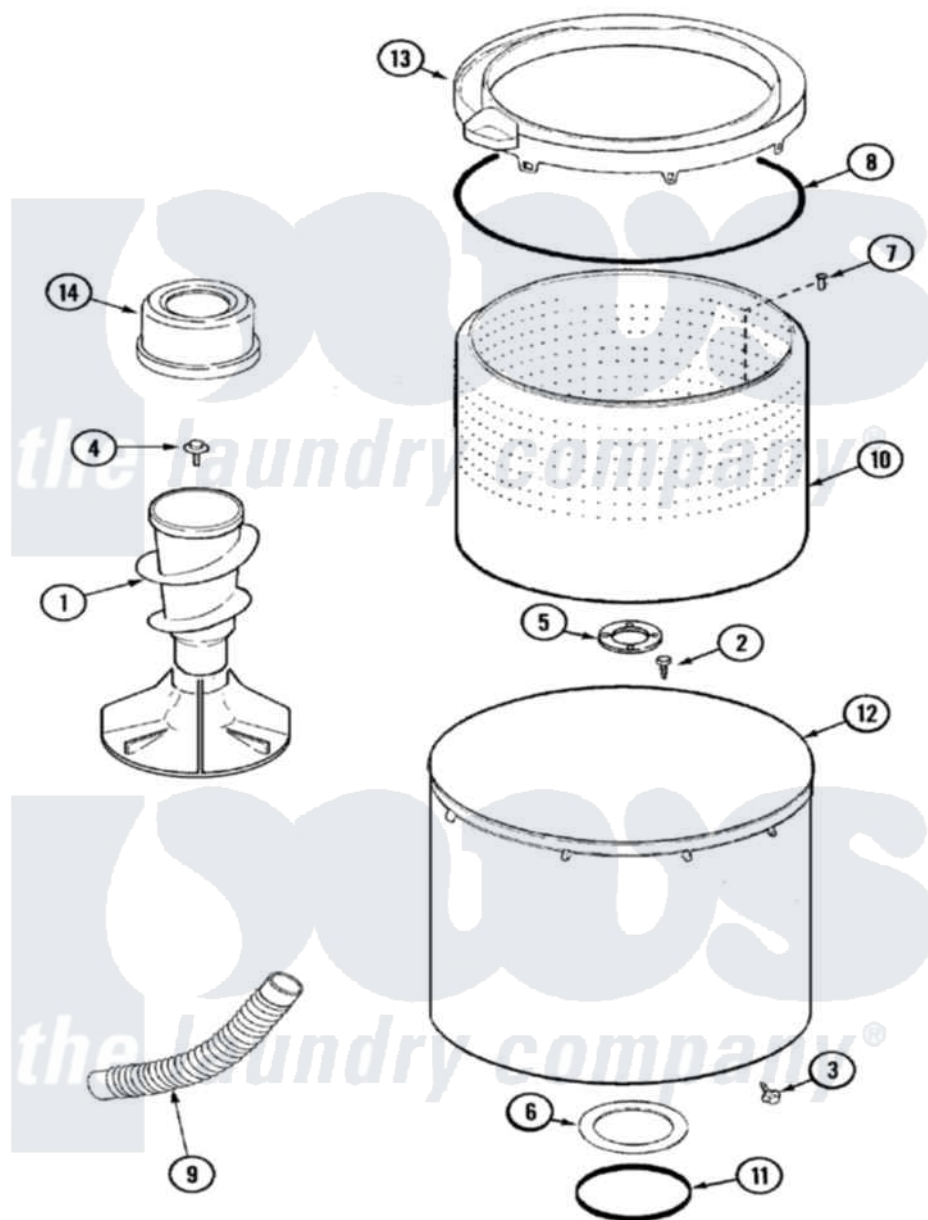

# Maytag MAV6548AWW 07 - TUB

Maytag [Residential Maytag MAV6548AWW Washer Parts](#) Parts Diagram 07 - TUB  
 Click on the part number to view part

Item	Original Part Number	Replaced By	Status	Part Description
1	<a href="#">22004042</a>			Agitator/Auger Assembly
2	22003647	<a href="#">3400504</a>		Screw
3	<a href="#">22002933</a>			Screw
4	25-7948	<a href="#">W10309247</a>		Screw
5	<a href="#">22003434</a>			Gasket, Hub/Bottom Isolator
6	<a href="#">35-3686</a>			Gasket, Tub To Housing
7	22003647	<a href="#">3400504</a>		Screw
8	<a href="#">35-2328</a>			Seal, Tub Top
9	<a href="#">22003285</a>			Hose, Tub To Pump
10	22003647	<a href="#">3400504</a>		Screw
"	<a href="#">22003430</a>			Washer, Nylon
"	<a href="#">22002741</a>			Spinner Assembly, Plastic
11	<a href="#">35-3685</a>			Gasket, Basket To Centerpost
12	22003237	<a href="#">22003422</a>		Hose, Air Dome
"	<a href="#">22002742</a>			Tub Assembly
13	<a href="#">12002452</a>			Tub Cover/Bleach Cup Kit

"	22002736	<a href="#">22004385</a>	Tub Cover
14	<a href="#">22003984</a>		Softener Dispenser Assembly
15	22003458	<a href="#">22004398</a>	Tub Block