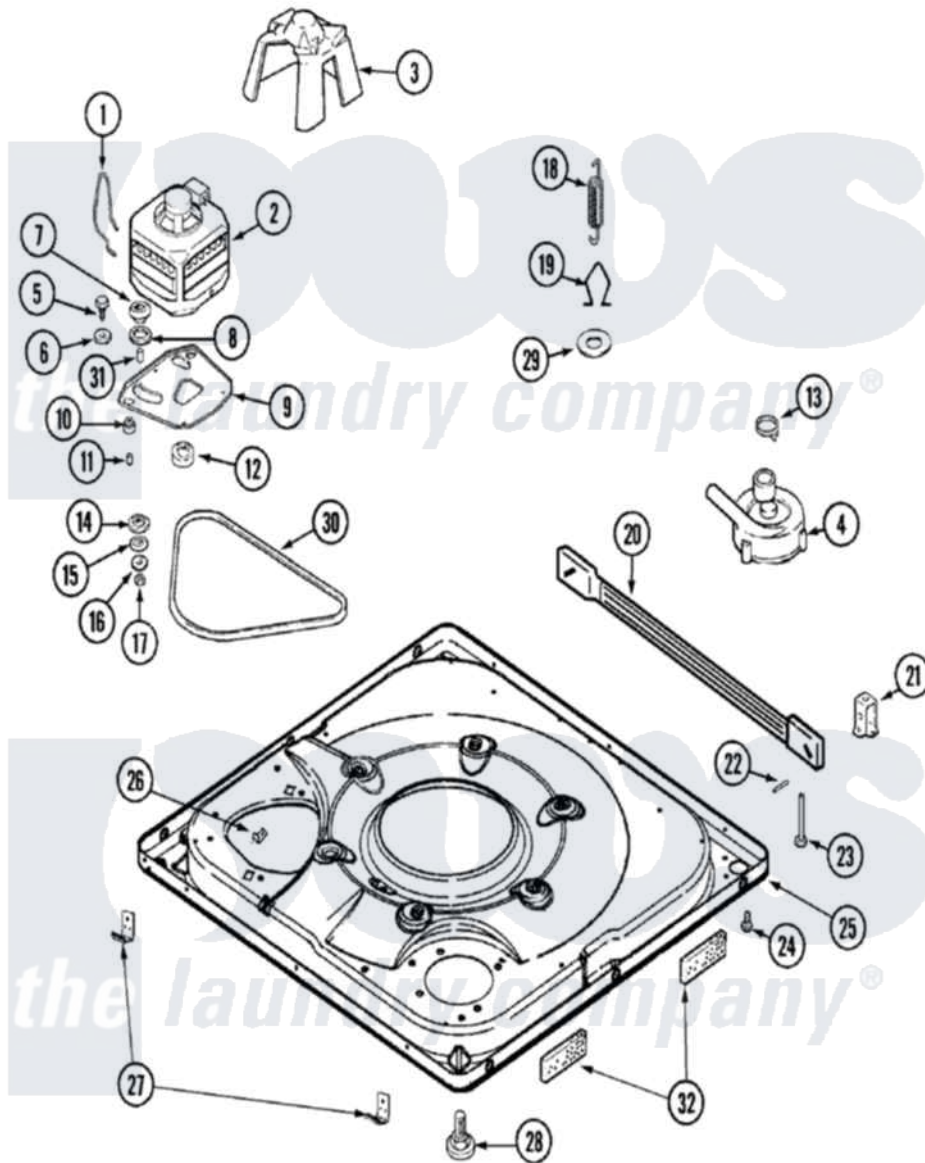

# Maytag MAV6601AWQ 01 - BASE

Maytag [Residential Maytag MAV6601AWQ Washer Parts](#) Parts Diagram 01 - BASE  
 Click on the part number to view part

Item	Original Part Number	Replaced By	Status	Part Description
1	<a href="#">22004376</a>			Spring, Motor Pivot
2	21001506	<a href="#">21001950</a>		MoTor, 2SP 1/2hp 120V/60Hz Hi-Tor
"	22004297	<a href="#">21001950</a>		MoTor, 2SP 1/2hp 120V/60Hz Hi-Tor
"	21001750	<a href="#">21001950</a>		MoTor, 2SP 1/2hp 120V/60Hz Hi-Tor
3	<a href="#">22002019</a>			Screw, Wire Clip To Motor Cnt
"	<a href="#">22002721</a>			Shield, Motor
4	22004055	<a href="#">8534097</a>		Screw
"	21001873	<a href="#">35-6780</a>		Pump-Water
"	<a href="#">22003438</a>			Sleeve, Pump
5	25-7833	<a href="#">21001977</a>		Screw
6	<a href="#">25-7834</a>			Washer, Motor/Base Screw
7	<a href="#">33-9946</a>			Isolator, Motor
8	<a href="#">35-3570</a>			Washer, Motor Pivot
9	<a href="#">35-2065</a>			Pad, Motor Plate