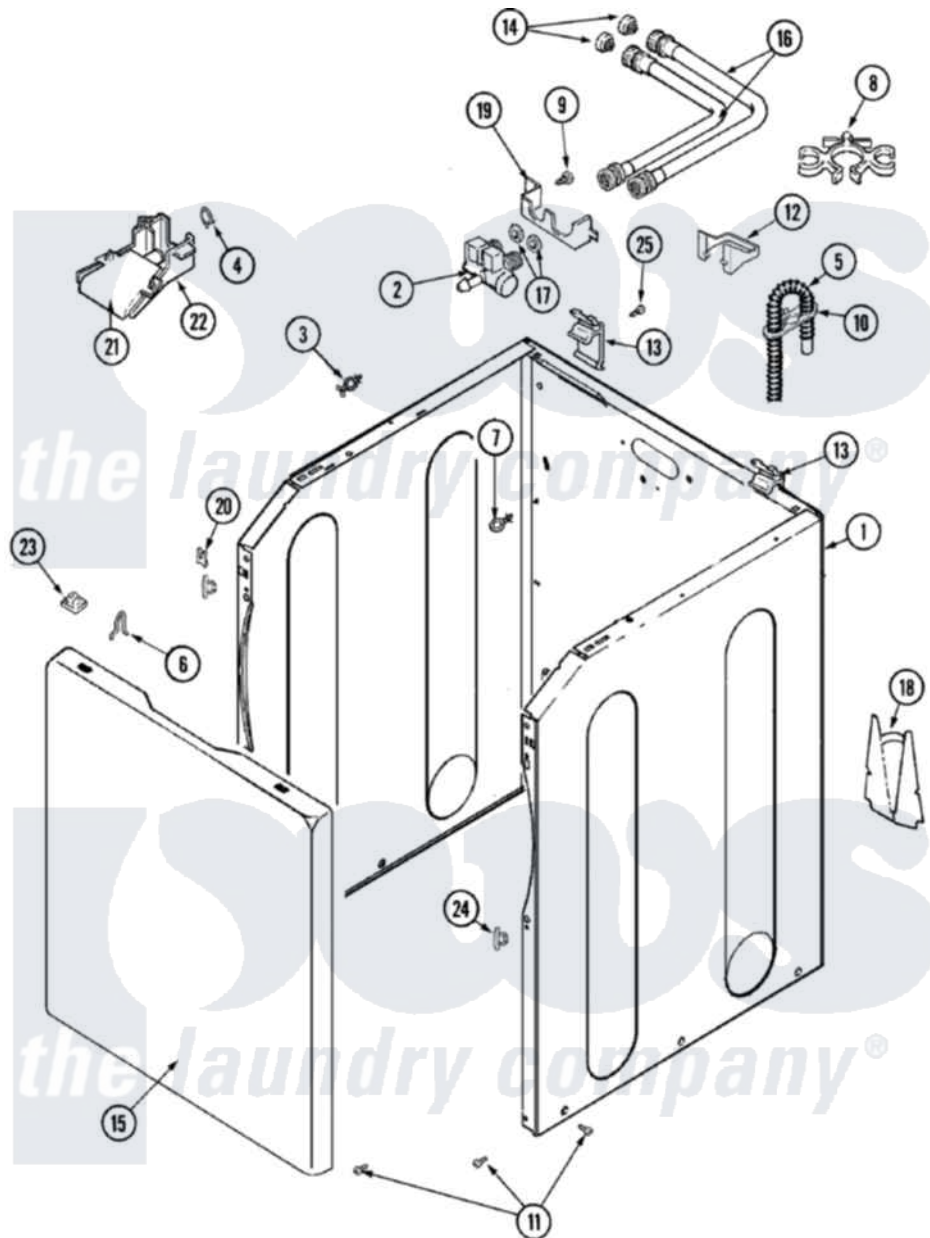

Maytag MAV6601AWQ 02 - CABINET

Maytag [Residential Maytag MAV6601AWQ Washer Parts](#) Parts Diagram 02 - CABINET
 Click on the part number to view part

Item	Original Part Number	Replaced By	Status	Part Description
1	22002839			Brace, Cabinet
"	22002840			Brace, Cabinet
"	22003554			Cabinet Assembly
2	22004191	22004333		Water Valve 60/40
"	22003384			Valve, Water
3	22003298			Retainer, Wire
4	22002838	285655		Clamp, Hose
5	12001586	76660		Break-Sphn
"	22003596	285655		Clamp, Hose
"	22003410			Hose, Drain
6	25-7220			Clip, Cabinet Top
7	22003086			Clip, Air Dome Hose
8	22002765			Clip, Hose
9	22003735			Screw, No.10-16 x 1/2 Ab Truss
10	22003814			Retainer, Drain Hose
				Yfor Cabinet See Cabinet

11	22003409	213007	Ator Cabinet See Cabinet, Back
12	22003429		Retainer, Fill Hose
13	22003367	22004095	Hinge, Plastic
14	200961	12001413	Strainer And Washer Kit
15	Y22002738		Panel, Front
"	22003511		Insulation
16	33-7891	89503	Hose-Inlet
"	35-3401		Inlet Hose Assembly
17	Y013783		Washer, Inlet Hose
18	33002190		SCrew, C BraCe, BraCket, Cabinet
"	22002704		Cover, Drain Hose
19	22003376		Bracket, Water Valve
20	213280	204439	Screw And Fstner Assembly
21	22003374		Upper Water Injector, Flume
22	22004053		Lower Injector, Flume
23	22002013		Stop, Shipping
24	22002965	Y12001702	Kit- Plast
25	22001995		Screw Note: Screw, Tumbler Front And Shroud
26	Y013783		Washer, Inlet Hose
27	22002960		Strainer, Washer Inlet
28	33001245		Screw---NA
"	33002388		Washer
30	35-2890	8539404	Tie-Wire