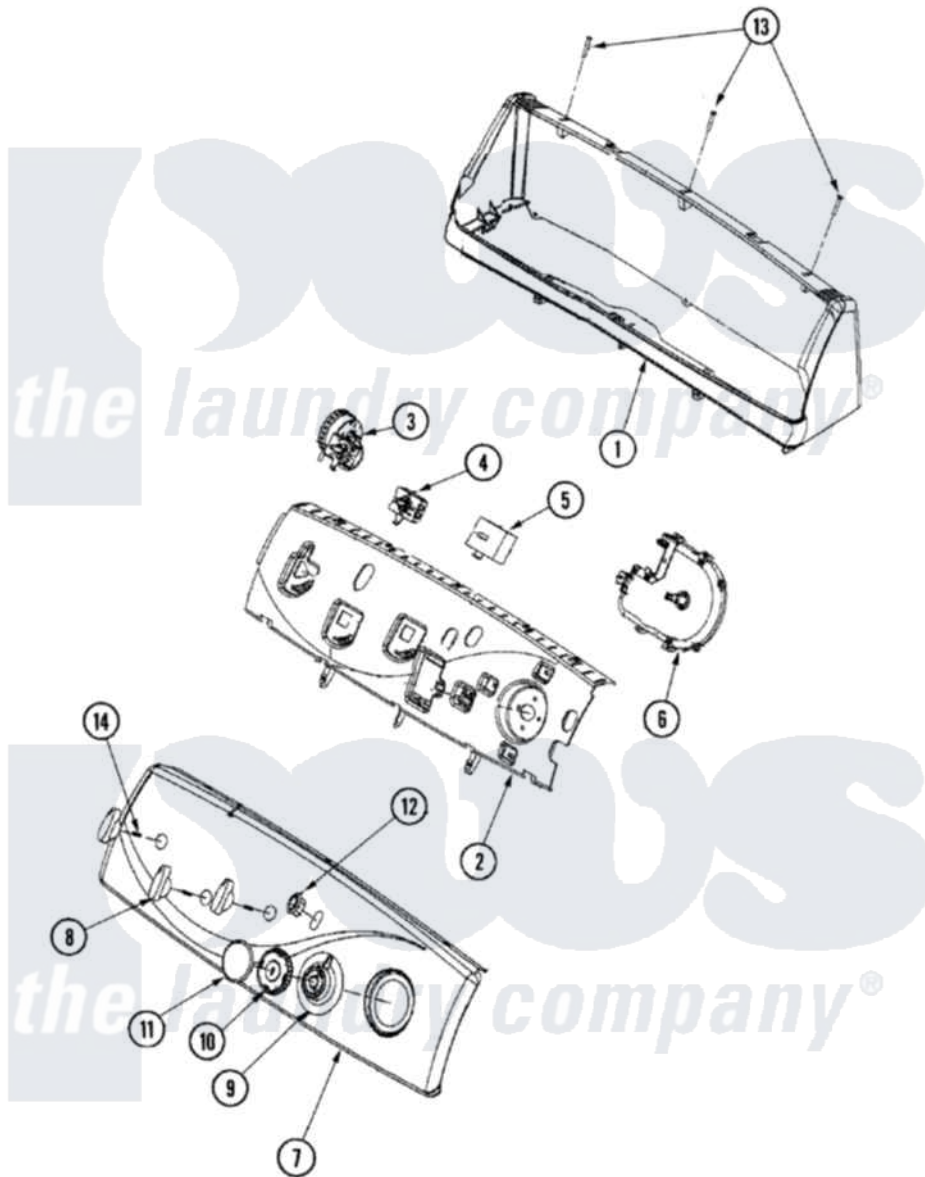

Maytag MAV6601AWQ 03 - CONTROL PANEL

Maytag [Residential Maytag MAV6601AWQ Washer Parts](#) Parts Diagram 03 - CONTROL PANEL
 Click on the part number to view part

Item	Original Part Number	Replaced By	Status	Part Description
1	22003975			Console Housing
2	22003955			Switch Support
3	22004188			Switch, 4 Position Pressure
"	22003962	22004188		Switch, 4 Position Pressure
4	22003961			4 Position Rotary Temp Switch 5
5	22004005			4 Position Rotary Speed Switch
6	33002917			Screw, No.10-16
"	22004014	22004323		Timer
"	22004323			Timer
7	22004021			Facia, Control Panel
8	22003988	22003987		Control Knob White
9	22003954		Not Available	TIMER DIAL SKIRT (BSQ)
10	22003952			Knob, Timer
11	22003990			Timer Cap
12	22003978			Switch, Rocker