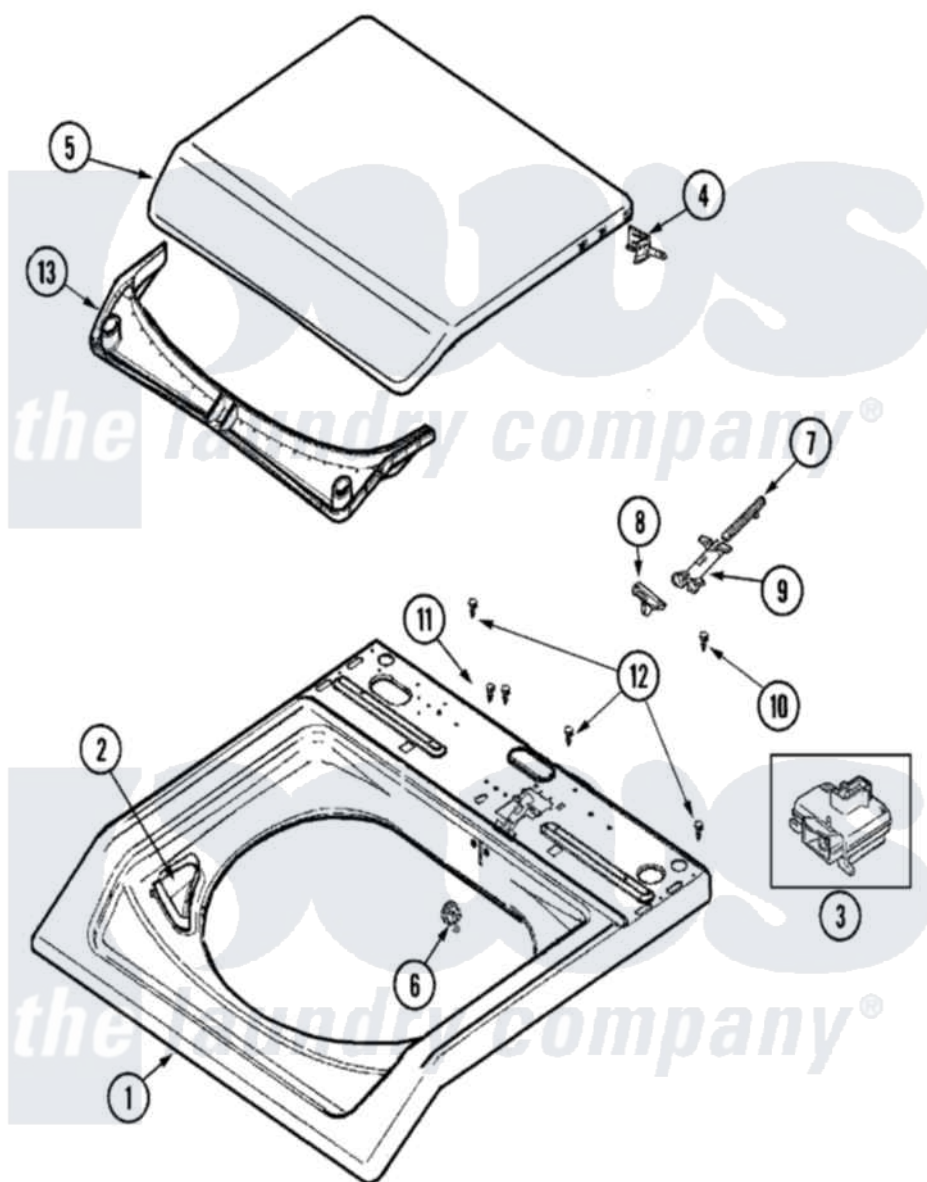

Maytag MAV6601AWQ 05 - TOP

Maytag [Residential Maytag MAV6601AWQ Washer Parts](#) Parts Diagram 05 - TOP
 Click on the part number to view part

Item	Original Part Number	Replaced By	Status	Part Description
1	22003469			Cover, Top
2	22004382			Bleach Cup
"	22004381			Bleach Cup
"	22002802	22002835		Cup, Bleach
3	22003804			Lid Switch
4	22002752			Hinge Pin
5	22004064			Lid As Pack Phase Iii
6	22002753			Bushing, Hinge
7	22002754			Plunger
8	22003942			Lid Cam
9	22002757			Guide Tube
10	2016090			Screw, Lid Switch To Bracket
11	22003217	3370225		Screw
12	33001855	33002917		Screw, No.10-16
13	22002766			Condensate Seal