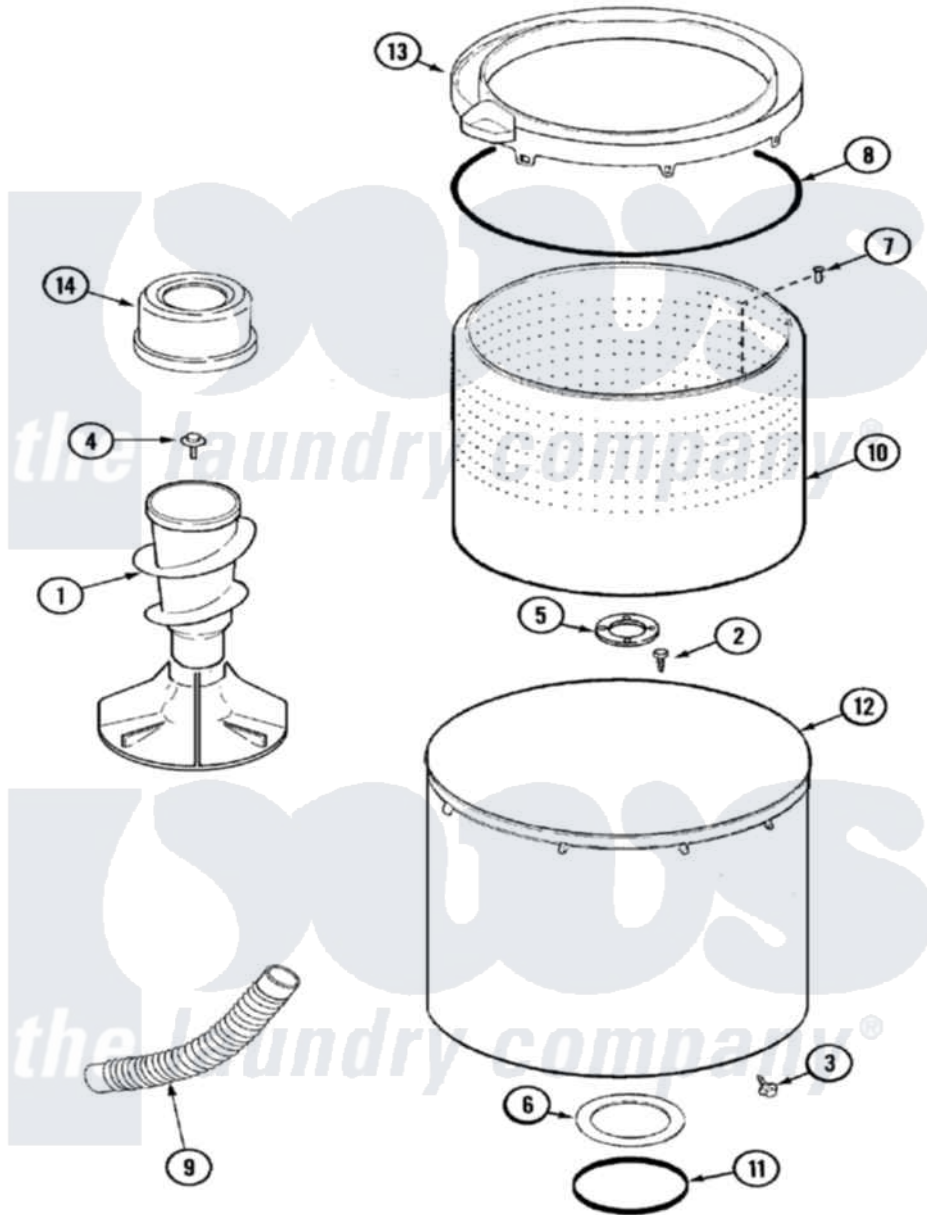

Maytag MAV6601AWQ 07 - TUB

Maytag [Residential Maytag MAV6601AWQ Washer Parts](#) Parts Diagram 07 - TUB
 Click on the part number to view part

Item	Original Part Number	Replaced By	Status	Part Description
1	22004042			Agitator/Auger Assembly
2	22003647	3400504		Screw
3	22002933			Screw
4	25-7948	W10309247		Screw
5	22003434			Gasket, Hub/Bottom Isolator
6	35-3686			Gasket, Tub To Housing
7	22003647	3400504		Screw
8	35-2328			Seal, Tub Top
9	22003285			Hose, Tub To Pump
10	22003647	3400504		Screw
"	22003430			Washer, Nylon
"	22002741			Spinner Assembly, Plastic
11	35-3685			Gasket, Basket To Centerpost
12	22003237	22003422		Hose, Air Dome
"	22002742			Tub Assembly
13	12002452			Tub Cover/Bleach Cup Kit

"	22002736	22004385	Tub Cover
14	22003984		Softener Dispenser Assembly
15	22003458	22004398	Tub Block