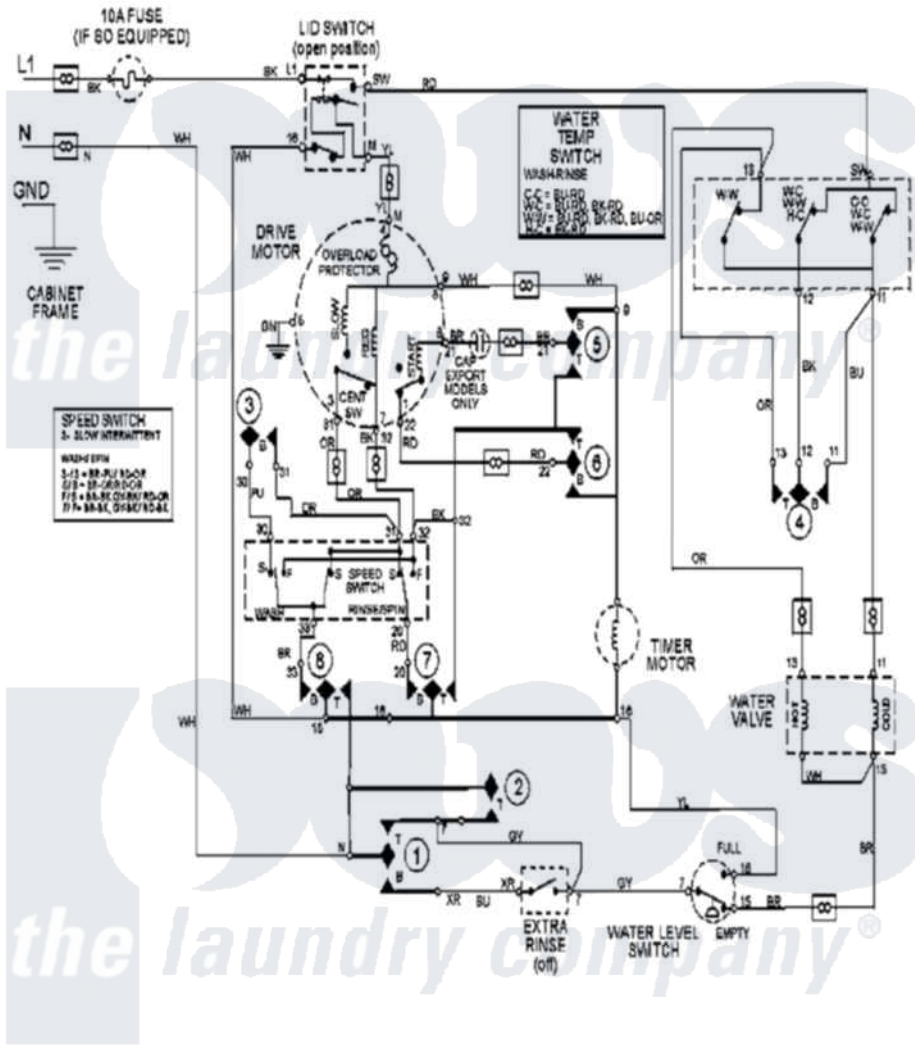

Maytag MAV6601AWW 08 - WIRING INFORMATION

Maytag [Residential Maytag MAV6601AWW Washer Parts](#) Parts Diagram 08 - WIRING INFORMATION
 Click on the part number to view part

Item	Original Part Number	Replaced By	Status	Part Description
NI	15003070		Not Available	WIRING INFORMATION