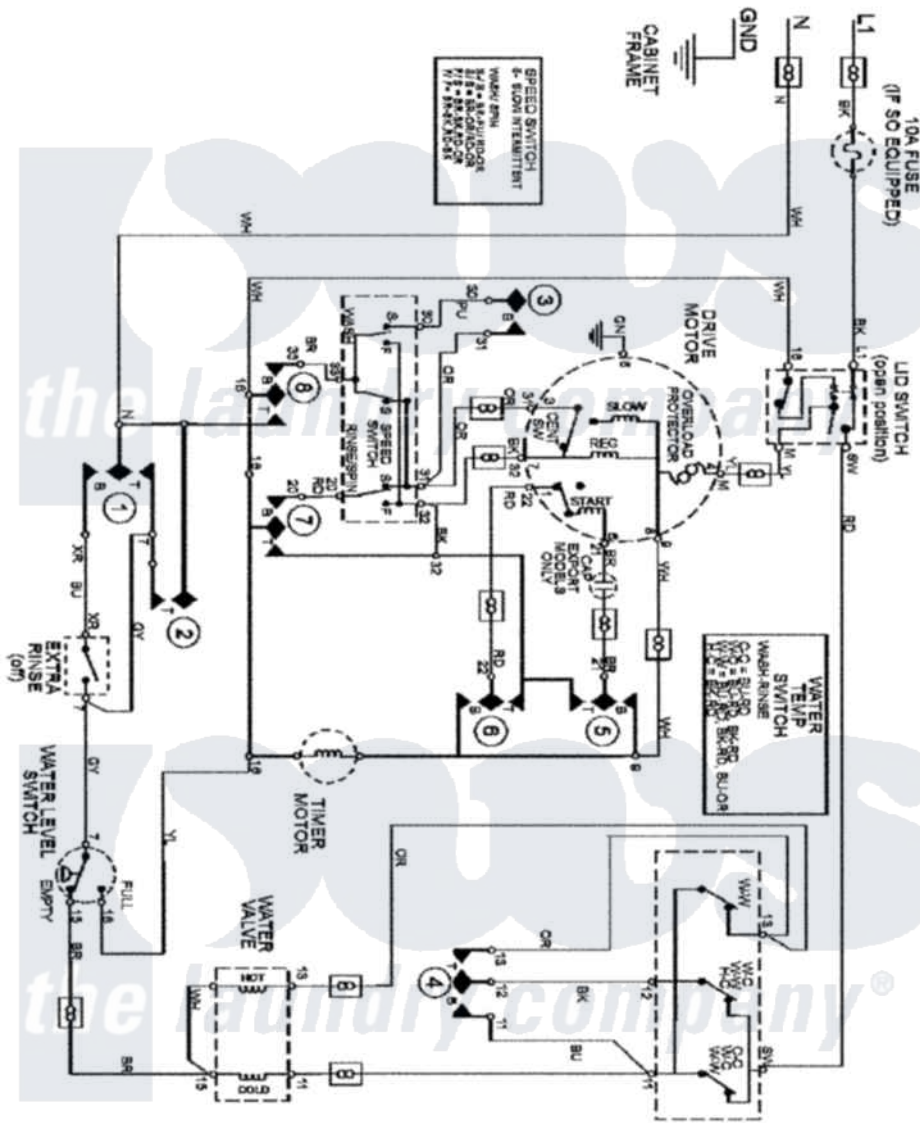

# Maytag MAV6601AWW 09 - WIRING INFORMATION

Maytag [Residential Maytag MAV6601AWW Washer Parts](#) Parts Diagram 09 - WIRING INFORMATION  
 Click on the part number to view part

Item	Original Part Number	Replaced By	Status	Part Description
NI	15003443		Not Available	WIRING INFORMATION