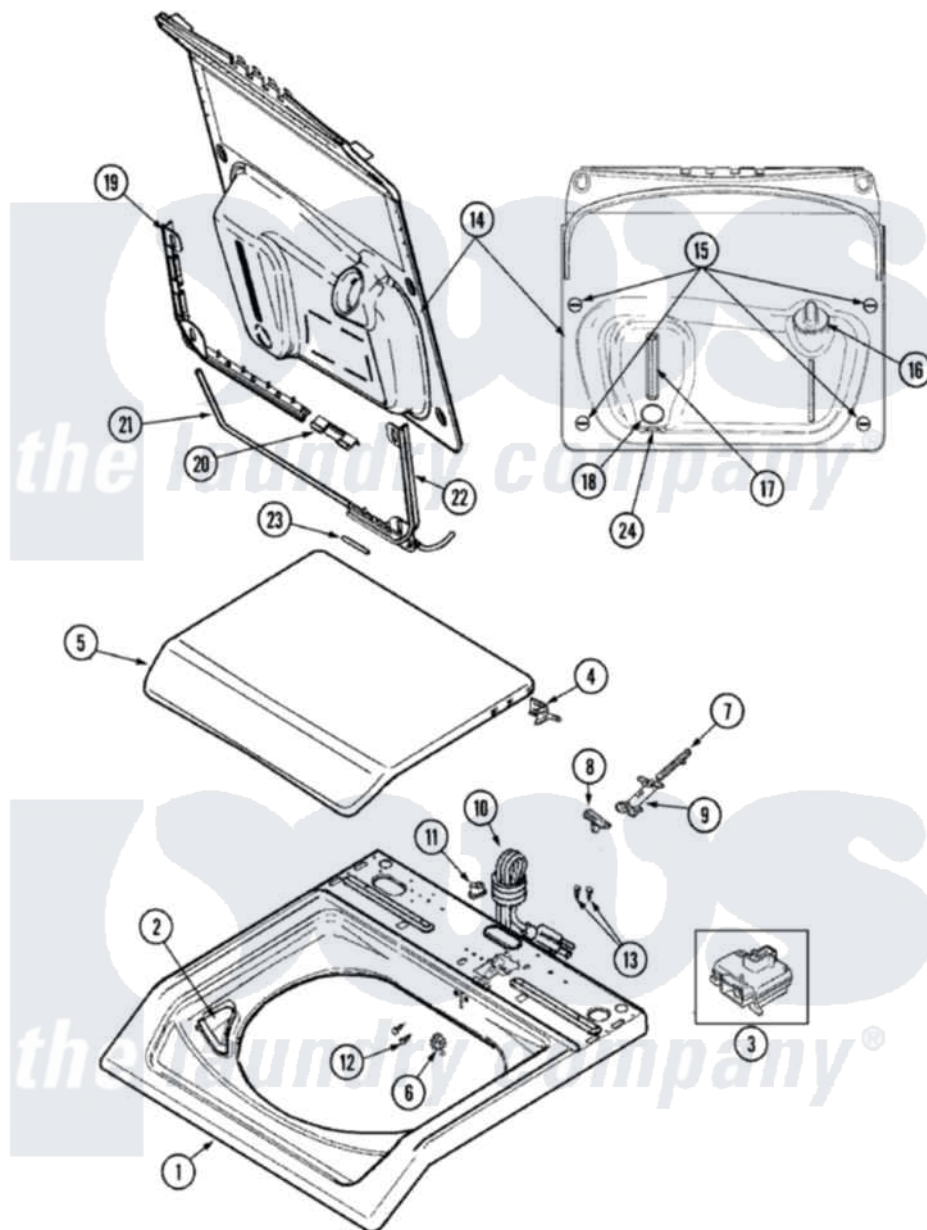

Maytag MAV7000AWQ 04 - TOP

Maytag [Residential Maytag MAV7000AWQ Washer Parts](#) Parts Diagram 04 - TOP
 Click on the part number to view part

Item	Original Part Number	Replaced By	Status	Part Description
1	22002740			Cover, Top
2	22002802	22002835		Cup, Bleach
3	22001967	12001908		Switch-Lid
4	22002752			Hinge Pin
5	22002871			Lid, Washer
6	22002753			Bushing, Hinge
7	22002754			Plunger
8	22002756	22003942		Lid Cam
9	22002757			Guide Tube
10	22002837	22003062		Cord, Power
11	33002053	211881		Grommet, Cord Part Not Used- Gas Models Only
12	2016090			Screw, Lid Switch To Bracket
13	Y705026	3370225		Screw
14	22002773		Not Available	DOSING LID ASSY.
15	22002774			Lock, Twist
16	22002775		Not Available	CAP

17	22002776		Slider, Sight Glass
18	22002777		Plunger Valve Assembly
19	22002771		Retainer, Torsion Rod
20	22002772		Support, Ctr.
21	22002842		Torsion Rod
22	22002843	Not Available	RETAINER, TORSION ROD (RT)
23	22002844		Bearing, Torsion Rod
24	22002779		Retainer, Plunger Valve