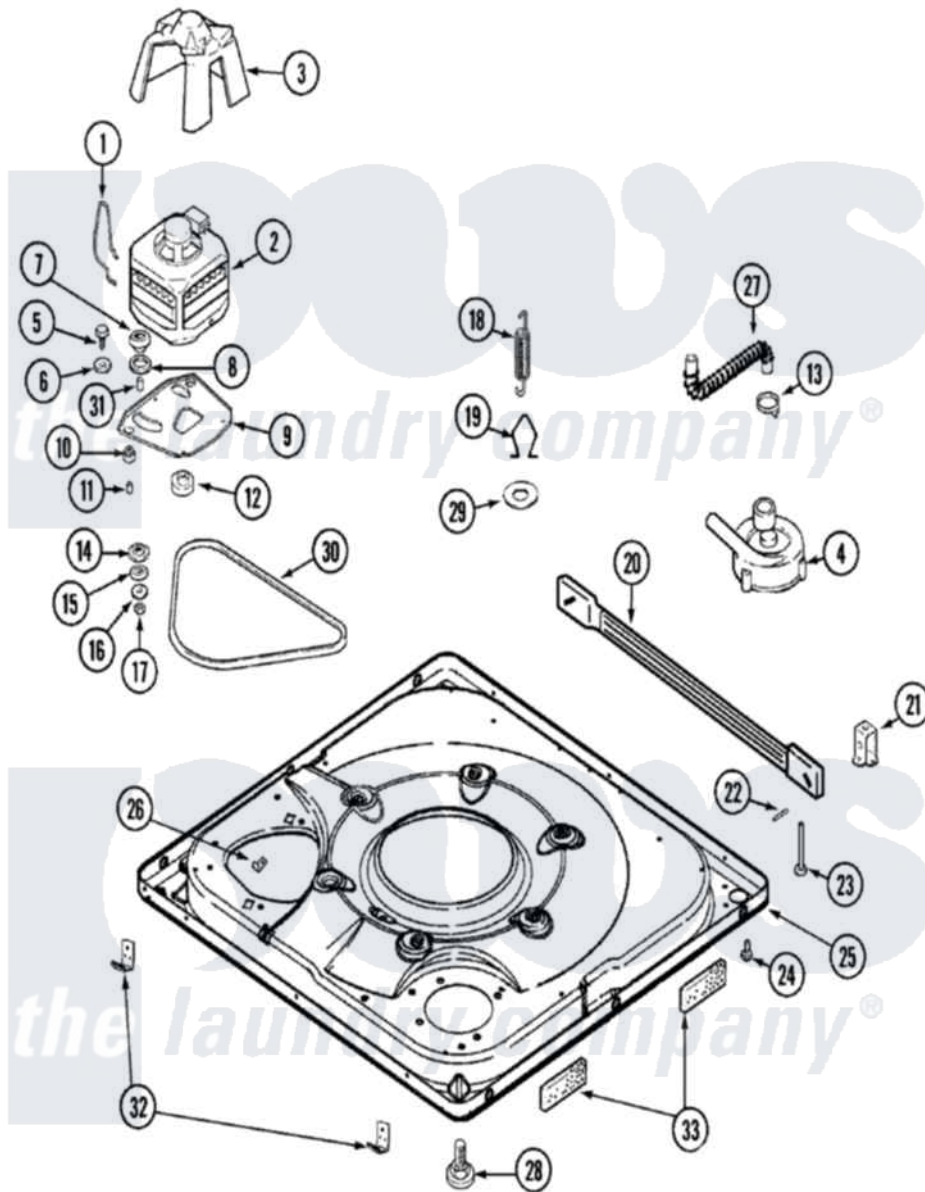

Maytag MAV7000AWW 01 - BASE

Maytag [Residential Maytag MAV7000AWW Washer Parts](#) Parts Diagram 01 - BASE
 Click on the part number to view part

Item	Original Part Number	Replaced By	Status	Part Description
1	22004376			Spring, Motor Pivot
2	21001516	21001950		MoTor, 2SP 1/2hp 120V/60Hz Hi-Tor
3	22002721			Shield, Motor
4	21001732	35-6465		Pump Assem
"	22003438			Sleeve, Pump
5	25-7833	21001977		Screw
6	25-7834			Washer, Motor/Base Screw
7	33-9946			Isolator, Motor
8	35-3570			Washer, Motor Pivot
9	21001366	21001783		Plate And Screw Assembly
"	35-2065			Pad, Motor Plate
10	22004348			Slide, Motor Pivot
"	35-3646			Isolator, Motor Plate
11	25-7831			Spacer, Mounting
12	22004297	21001950		MoTor, 2SP 1/2hp 120V/60Hz Hi-Tor

"	21001506	21001950	MoTor, 2SP 1/2hp 120V/60Hz Hi-Tor
13	22002853	285655	Clamp, Hose
14	35-3571		Slide, Motor Pivot
15	33-9967		Washer, Motor Isolator
16	25-7047		Washer, Flat
17	25-7325	Y707702	Locknut
18	21001598		Spring, Suspension
19	21001166		Hook, Suspension Spring
20	21001754	21001881	Bar, Stabilizer
21	35-2046		Bracket, Stabilizer
22	35-2052		Pin, Stabilizer
23	35-3020	22004469	Leg And Foot Self Stabalizing
24	31001041	308685	Side Trim)
25	22002841		Base
26	25-7845		Speednut, Motor
27	22003285		Hose, Tub To Pump
"	35-3584	21001915	Hose, Tub To Pump
28	35-3507	25001119	Foot And Pad Assembly
29	Y25-7951		Washer, Suspension Hook
30	22002709	22003483	Belt, Drive
31	25-7830		Spacer
32	22002239		Clip, Front Panel
"	22002966	692771	Nut, Idler Bracket To Base
33	22002782		Pad, Foam