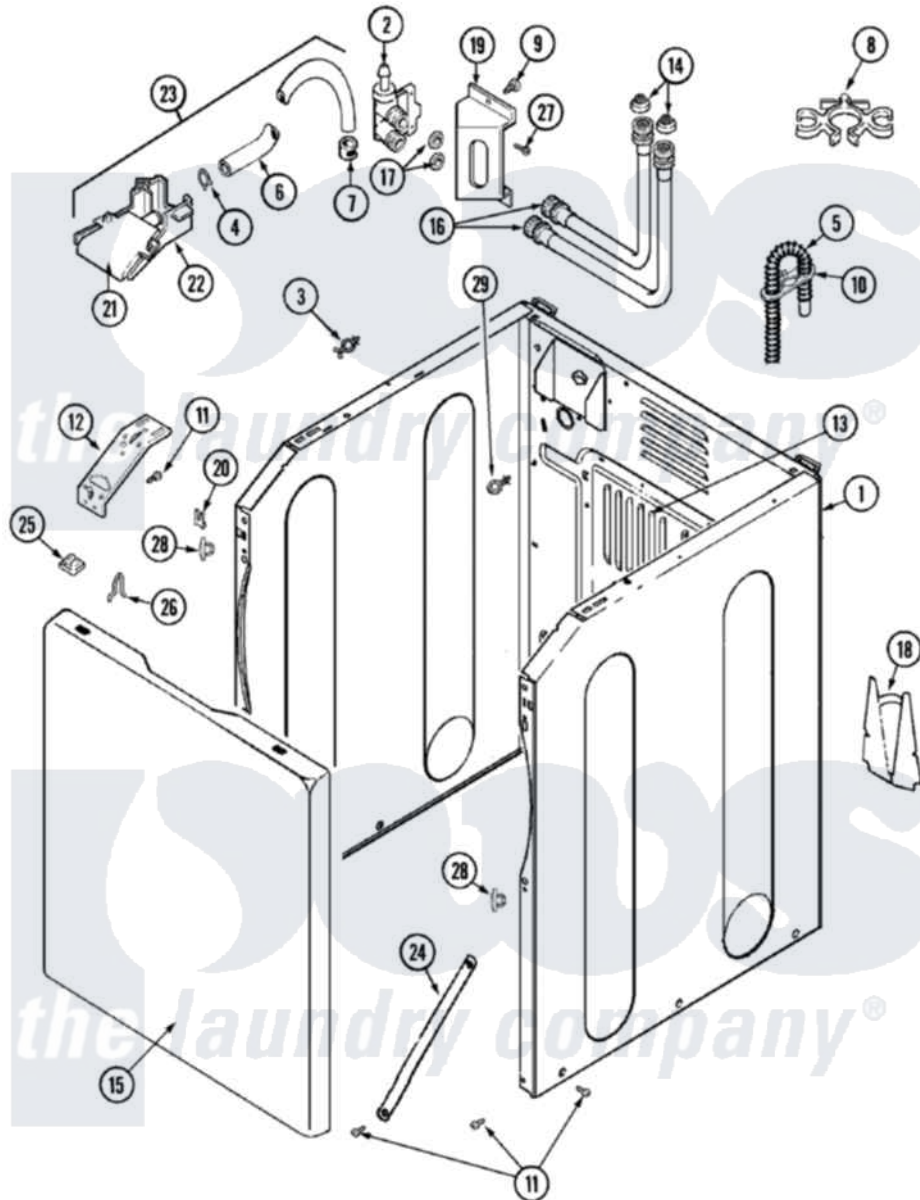

Maytag MAV7000AWW 02 - CABINET

Maytag [Residential Maytag MAV7000AWW Washer Parts](#) Parts Diagram 02 - CABINET

[Click on the part number to view part](#)

Item	Original Part Number	Replaced By	Status	Part Description
1	22002293	22003511		Insulation
"	22002548	22003639		Cabinet Assembly
2	22002708			Valve, Water
3	22002852	22003298		Retainer, Wire
4	22002838	285655		Clamp, Hose
5	22003410			Hose, Drain
"	12001586	76660		Break-Sphn
"	22003596	285655		Clamp, Hose
6	22002761			Hose, Injector
7	216169	596669		Clamp, Manifold
8	22002765			Clip, Hose
9	33002190			SCrew, C BraCe, BraCket, Cabinet
10	22002701	22003814		Retainer, Drain Hose
11	22001995			Screw Note: Screw, Tumbler Front And Shroud
12	22002840			Brace, Cabinet

"	22002839		Brace, Cabinet
13	22002092		Panel, Access
14	200961	12001413	Strainer And Washer Kit
15	22002854	22003512	Insulation, Cabinet
"	22002737		Panel, Front
16	22002763	12001900	Kit-Inlet Hose Assembly
"	22002764	12001901	Kit-Inlet Hose Assembly
17	Y013783		Washer, Inlet Hose
18	22002704		Cover, Drain Hose
19	22002762		Bracket, Water Valve
20	22002748	204439	Screw And Fstner Assembly
21	22002759		Flume, Water Injector
22	22002760	22002722	Injector Flume Assembly
23	22002722		Injector Flume Assembly
24	22002767		Brace, Cross
25	22002013		Stop, Shipping
26	25-7220		Clip, Cabinet Top
27	22002362	9740848	Screw, Mixing Valve Mounting
28	22002965	Y12001702	Kit- Plast
29	22003086		Clip, Air Dome Hose
30	22002702	W10339879	Tie, Cable
"	35-2890	8539404	Tie-Wire
"	22002229	22002960	Strainer, Washer Inlet
"	33001245		Screw----NA
"	33002388		Washer
"	Y013783		Washer, Inlet Hose