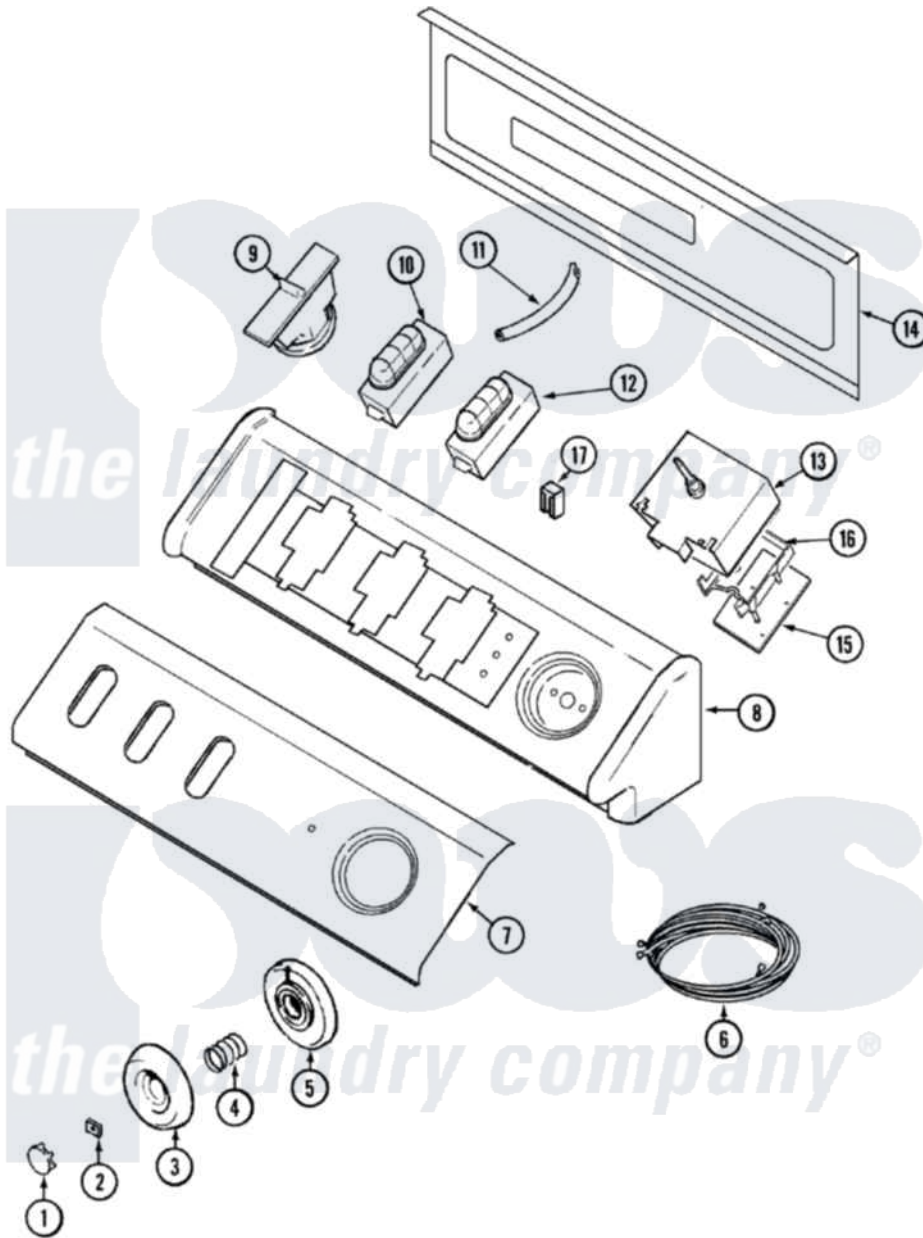

# Maytag MAV7000AWW 03 - CONTROL PANEL

Maytag [Residential Maytag MAV7000AWW Washer Parts](#) Parts Diagram 03 - CONTROL PANEL  
 Click on the part number to view part

Item	Original Part Number	Replaced By	Status	Part Description
1	<a href="#">22001664</a>			Timer Knob Insert/Cap
2	<a href="#">211605</a>			Bezel, Timer Dial
3	<a href="#">22001659</a>			Timer Knob - Grey
4	<a href="#">211065</a>			Spring, Index Wheel
5	<a href="#">22001660</a>			Dial Skirt - White
6	<a href="#">22002728</a>			Wire Harness
7	22002725	<a href="#">22003501</a>		Panel, Control
8	33002286		Not Available	CONSOLE (WHT)
9	<a href="#">22002705</a>			Switch, Pressure
"	22003461		Not Available	PAD, PRESSURE SWITCH
10	<a href="#">22002936</a>			Switch, Temperature
"	<a href="#">22001788</a>			Button, Switch
"	<a href="#">22001789</a>			Button, Switch
11	22003237	<a href="#">22003422</a>		Hose, Air Dome
"	<a href="#">22003422</a>			Hose, Air Dome
"	22002743	<a href="#">22003422</a>		Hose, Air Dome

12	<a href="#">22002710</a>		Switch,
"	<a href="#">22001789</a>		Button, Switch
"	<a href="#">22001788</a>		Button, Switch
13	<a href="#">22002717</a>		Timer
"	22001661	<a href="#">3400094</a>	Screw, 10-32 X 3/8
14	22002529	Not Available	CONSOLE BACK PANEL
15	22002857	<a href="#">22003906</a>	Analog Temp Control Board- Assembly
16	<a href="#">22002856</a>		Bracket, Mtg.
17	<a href="#">903115</a>		Lock Light
"	<a href="#">22001948</a>		Lens, Indicator Light
18	22002806	Not Available	MANUAL, USE & CARE
"	22002807	Not Available	MANUAL, USE & CARE (FRENCH)
"	16009485	Not Available	MANUAL, SERVICE-NO REFUND
"	16000327	Not Available	GUIDE, QUICK REF. - MAYTAG