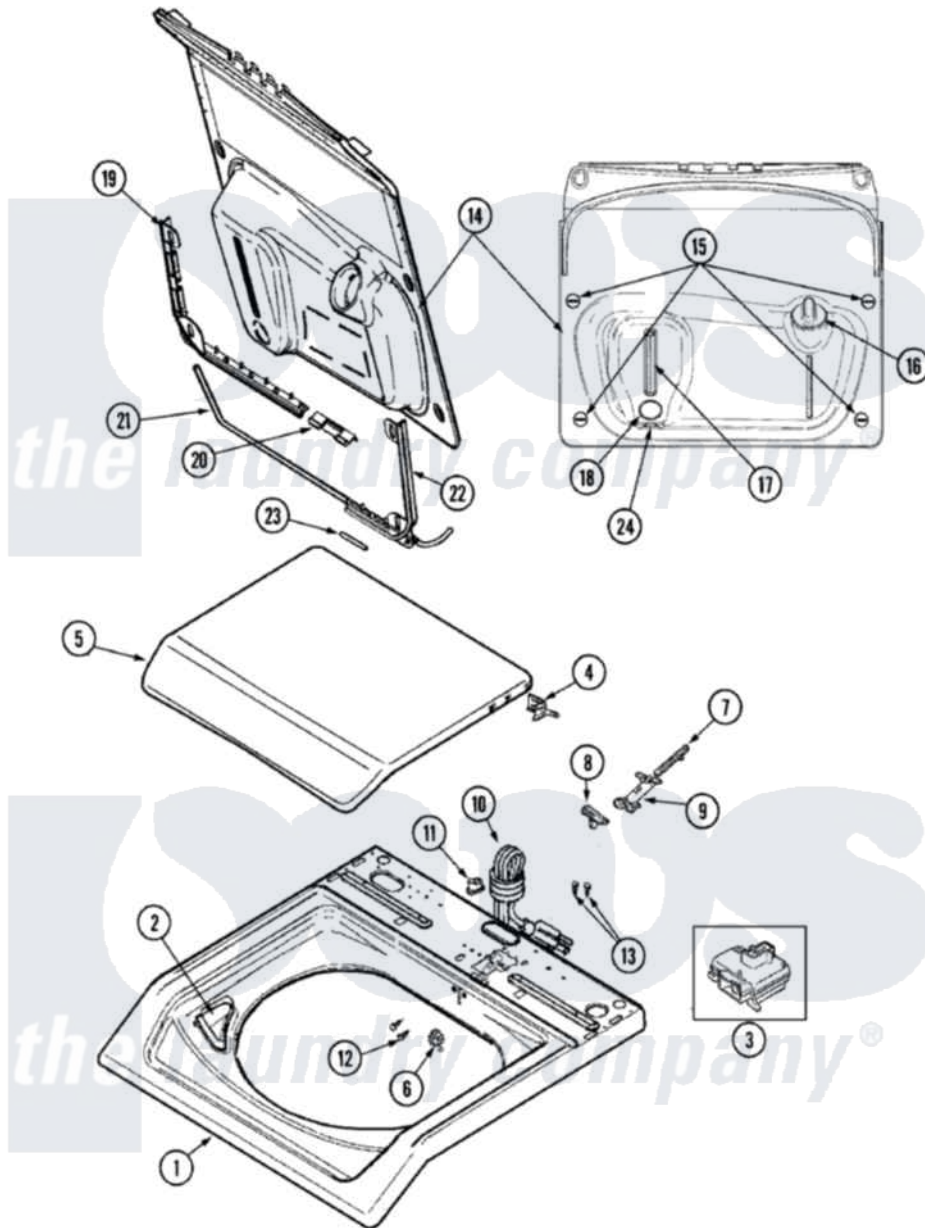

Maytag MAV7000AWW 04 - TOP

Maytag [Residential Maytag MAV7000AWW Washer Parts](#) Parts Diagram 04 - TOP
 Click on the part number to view part

Item	Original Part Number	Replaced By	Status	Part Description
1	22002739			Cover, Top
2	22002835			Cup, Bleach
3	22001967	12001908		Switch-Lid
4	22002751			Hinge Pin
5	22002872		Not Available	LID, WASHER (WHT-W/MEDALLION)
6	22002753			Bushing, Hinge
7	22002754			Plunger
8	22002755	22003941		Lid Cam
9	22002757			Guide Tube
10	22002837	22003062		Cord, Power
11	33002053	211881		Grommet, Cord Part Not Used-Gas Models Only
12	2016090			Screw, Lid Switch To Bracket
13	Y705026	3370225		Screw
14	22002773		Not Available	DOSING LID ASSY.
15	22002774			Lock, Twist

16	22002775	Not Available	CAP
17	22002776		Slider, Sight Glass
18	22002777		Plunger Valve Assembly
19	22002771		Retainer, Torsion Rod
20	22002772		Support, Ctr.
21	22002842		Torsion Rod
22	22002843	Not Available	RETAINER, TORSION ROD (RT)
23	22002844		Bearing, Torsion Rod
24	22002779		Retainer, Plunger Valve