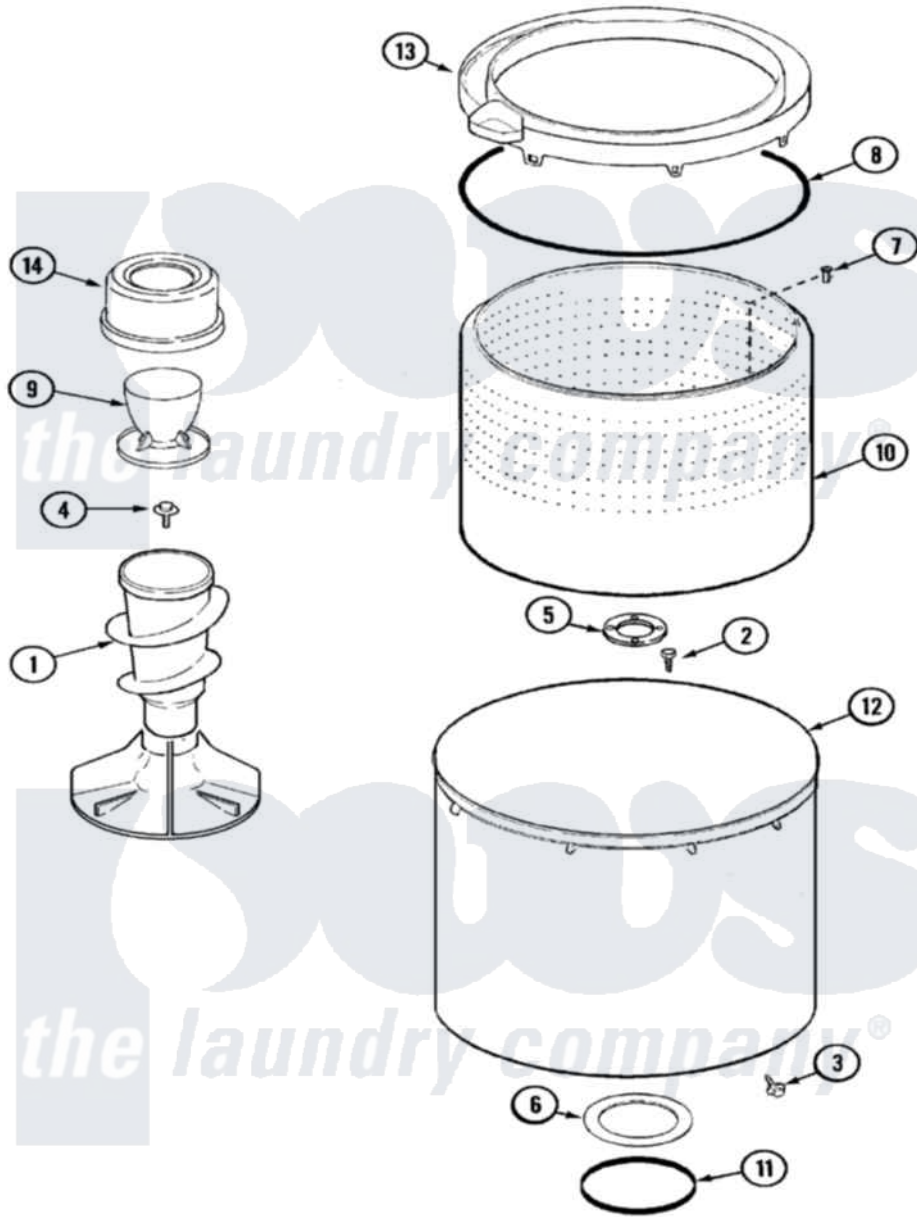

Maytag MAV7000AWW 06 - TUB

Maytag [Residential Maytag MAV7000AWW Washer Parts](#) Parts Diagram 06 - TUB
 Click on the part number to view part

Item	Original Part Number	Replaced By	Status	Part Description
1	22002735	22004042		Agitator/Auger Assembly
2	21001510	22002947		Bolt, Tub
3	22002933			Screw
4	25-7948	W10309247		Screw
5	35-3685			Gasket, Basket To Centerpost
6	35-3686			Gasket, Tub To Housing
7	25-7967	3400504		Screw
8	35-2328			Seal, Tub Top
9	22004336	21001905		Dispenser, Fabric
10	22002741			Spinner Assembly, Plastic
11	35-2978			Seal, Tub/Housing
12	22002742			Tub Assembly
13	22002736	22004385		Tub Cover
14	22004336	21001905		Dispenser, Fabric
15	22003458	22004398		Tub Block