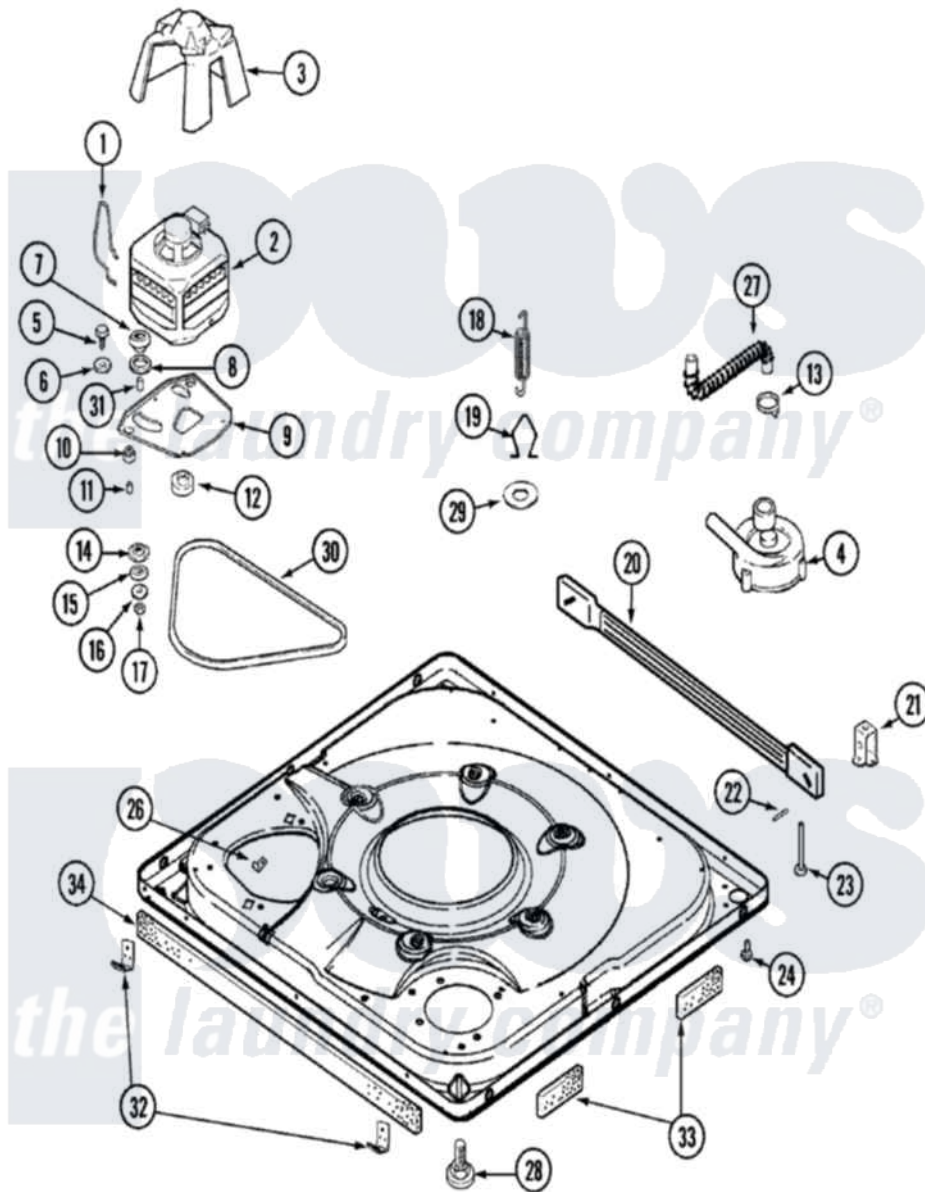

Maytag MAV7057AWQ 01 - BASE

Maytag [Residential Maytag MAV7057AWQ Washer Parts](#) Parts Diagram 01 - BASE
 Click on the part number to view part

Item	Original Part Number	Replaced By	Status	Part Description
1	22004376			Spring, Motor Pivot
2	21001516	21001950		MoTor, 2SP 1/2hp 120V/60Hz Hi-Tor
3	22002721			Shield, Motor
4	21001732	35-6465		Pump Assem
"	22003438			Sleeve, Pump
5	25-7833	21001977		Screw
6	25-7834			Washer, Motor/Base Screw
7	33-9946			Isolator, Motor
8	35-3570			Washer, Motor Pivot
9	21001366	21001783		Plate And Screw Assembly
"	35-2065			Pad, Motor Plate
10	22004348			Slide, Motor Pivot
"	35-3646			Isolator, Motor Plate
11	25-7831			Spacer, Mounting
12	22004297	21001950		MoTor, 2SP 1/2hp 120V/60Hz Hi-Tor

"	21001506	21001950	MoTor, 2SP 1/2hp 120V/60Hz Hi-Tor
13	22002853	285655	Clamp, Hose
14	35-3571		Slide, Motor Pivot
15	33-9967		Washer, Motor Isolator
16	25-7047		Washer, Flat
17	25-7325	Y707702	Locknut
18	21001598		Spring, Suspension
19	21001166		Hook, Suspension Spring
20	35-2049	21001881	Bar, Stabilizer
21	35-2046		Bracket, Stabilizer
22	35-2052		Pin, Stabilizer
23	35-3020	22004469	Leg And Foot Self Stabalizing
24	31001041	308685	Side Trim)
25	22002841		Base
26	25-7845		Speednut, Motor
27	22003285		Hose, Tub To Pump
"	35-3584	21001915	Hose, Tub To Pump
28	35-3507	25001119	Foot And Pad Assembly
29	Y25-7951		Washer, Suspension Hook
30	22002709	22003483	Belt, Drive
31	25-7830		Spacer
32	22002239		Clip, Front Panel
"	22002966	692771	Nut, Idler Bracket To Base
33	22002782		Pad, Foam
34	22002781		Pad, Sound Deflector