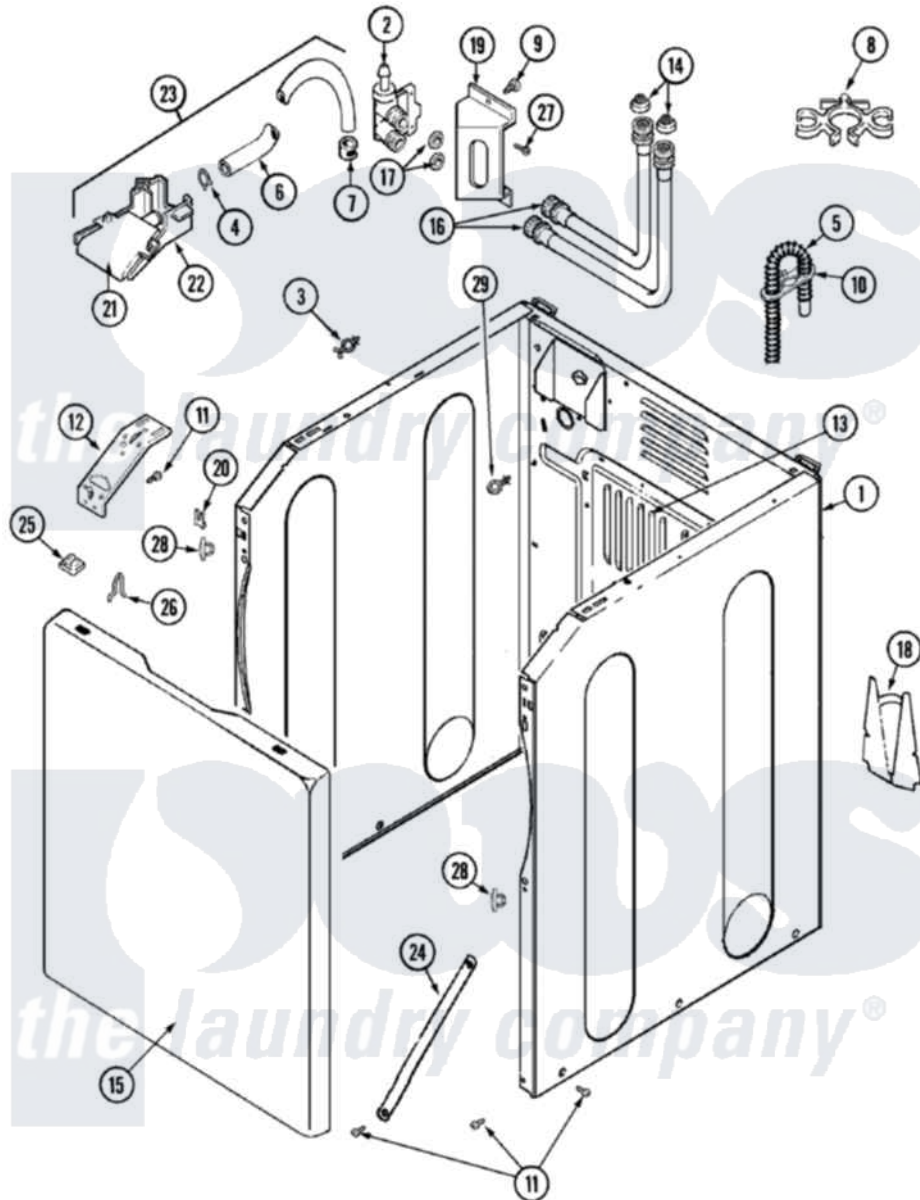

Maytag MAV7057AWQ 02 - CABINET

Maytag [Residential Maytag MAV7057AWQ Washer Parts](#) Parts Diagram 02 - CABINET
 Click on the part number to view part

Item	Original Part Number	Replaced By	Status	Part Description
1	22002293	22003511		Insulation
"	22002659	22003640		Cabinet Assembly
2	22002708			Valve, Water
3	22002852	22003298		Retainer, Wire
4	22002838	285655		Clamp, Hose
5	22003410			Hose, Drain
"	12001586	76660		Break-Sphn
"	22003596	285655		Clamp, Hose
6	22002761			Hose, Injector
7	216169	596669		Clamp, Manifold
8	22002765			Clip, Hose
9	33002190			SCrew, C BraCe, BraCket, Cabinet
10	22002701	22003814		Retainer, Drain Hose
11	22001995			Screw Note: Screw, Tumbler Front And Shroud
12	22002840			Brace, Cabinet

"	22002839		Brace, Cabinet
13	22002092		Panel, Access
14	200961	12001413	Strainer And Washer Kit
15	22002854	22003512	Insulation, Cabinet
"	Y22002738		Panel, Front
16	22002763	12001900	Kit-Inlet Hose Assembly
"	22002764	12001901	Kit-Inlet Hose Assembly
17	Y013783		Washer, Inlet Hose
18	22002704		Cover, Drain Hose
19	22002762		Bracket, Water Valve
20	22002748	204439	Screw And Fstner Assembly
21	22002759		Flume, Water Injector
22	22002760	22002722	Injector Flume Assembly
23	22002722		Injector Flume Assembly
24	22002767		Brace, Cross
25	22002013		Stop, Shipping
26	25-7220		Clip, Cabinet Top
27	22002362	9740848	Screw, Mixing Valve Mounting
28	22002965	Y12001702	Kit- Plast
29	22003086		Clip, Air Dome Hose
30	22002702	W10339879	Tie, Cable
"	35-2890	8539404	Tie-Wire
"	22002229	22002960	Strainer, Washer Inlet
"	33001245		Screw----NA
"	33002388		Washer
"	Y013783		Washer, Inlet Hose