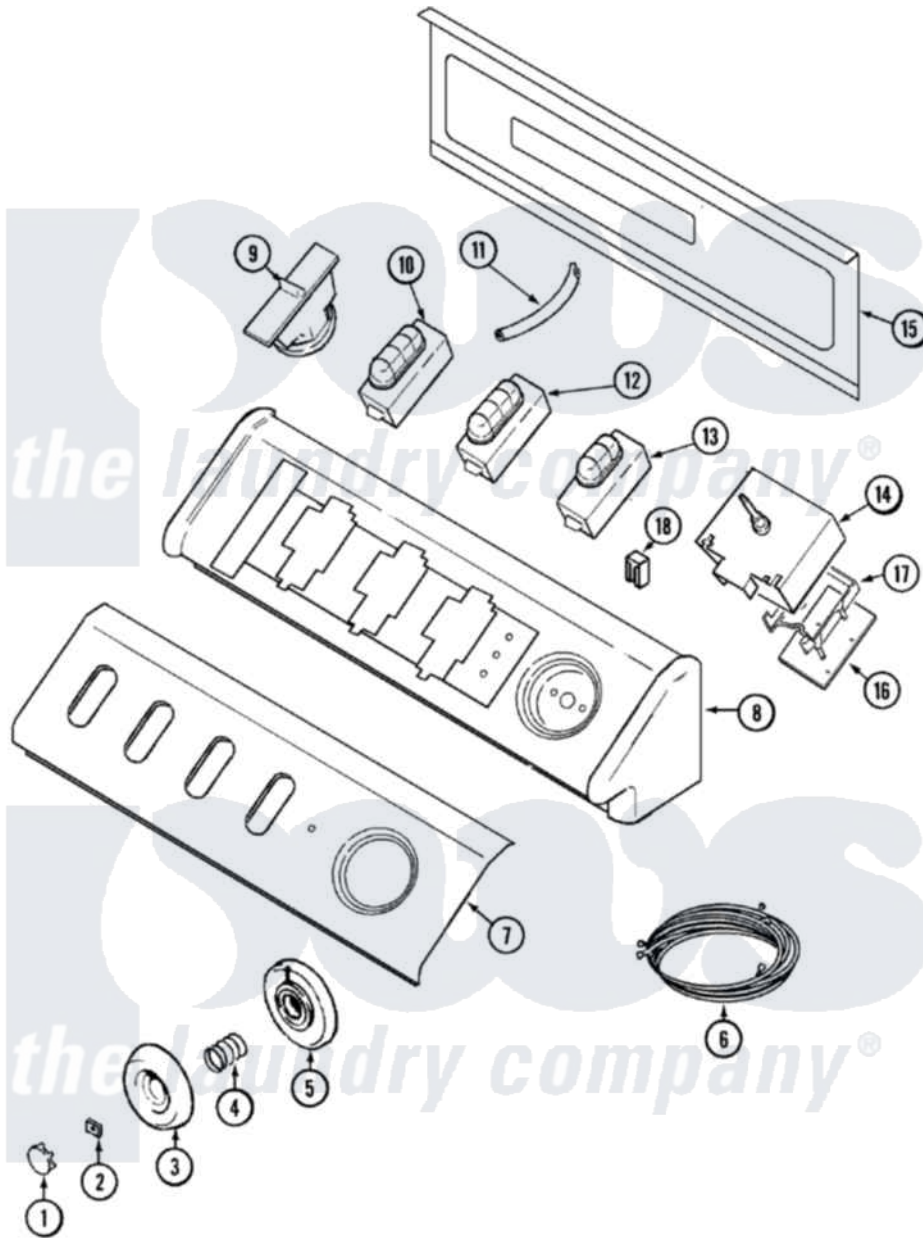

# Maytag MAV7057AWQ 03 - CONTROL PANEL

Maytag [Residential Maytag MAV7057AWQ Washer Parts](#) Parts Diagram 03 - CONTROL PANEL  
 Click on the part number to view part

Item	Original Part Number	Replaced By	Status	Part Description
1	<a href="#">33002347</a>			Timer Knob Insert/Cap
2	<a href="#">211605</a>			Bezel, Timer Dial
3	<a href="#">22001659</a>			Timer Knob - Grey
4	<a href="#">211065</a>			Spring, Index Wheel
5	22002598	<a href="#">22003920</a>		Dial Skirt
6	<a href="#">22002827</a>			Wire Harness
8	33002327	<a href="#">37001115</a>		Console
9	<a href="#">22002804</a>			Switch, Pressure
"	22003461		Not Available	PAD, PRESSURE SWITCH
10	<a href="#">22002937</a>			Switch, Temperature
"	<a href="#">22002697</a>			Button, Switch
"	22002698	<a href="#">22003875</a>		Button- SW
11	22002743	<a href="#">22003422</a>		Hose, Air Dome
"	<a href="#">22003422</a>			Hose, Air Dome
"	22003237	<a href="#">22003422</a>		Hose, Air Dome
12	<a href="#">22002814</a>			Switch, 4 Button Option / BSQ

"	<a href="#">22002697</a>		Button, Switch
"	22002698	<a href="#">22003875</a>	Button- SW
13	<a href="#">22002697</a>		Button, Switch
"	<a href="#">22002830</a>		Switch, Option
14	<a href="#">22002828</a>		Timer
"	22001661	<a href="#">3400094</a>	Screw, 10-32 X 3/8
15	22002529	Not Available	CONSOLE BACK PANEL
16	22002857	<a href="#">22003906</a>	Analog Temp Control Board- Assembly
17	<a href="#">22002856</a>		Bracket, Mtg.
18	<a href="#">903115</a>		Lock Light
"	<a href="#">22001948</a>		Lens, Indicator Light
19	22002812	Not Available	MANUAL, USE & CARE
"	22002813	Not Available	MANUAL, USE & CARE (FRENCH)
"	16009485	Not Available	MANUAL, SERVICE-NO REFUND
"	16000327	Not Available	GUIDE, QUICK REF. - MAYTAG