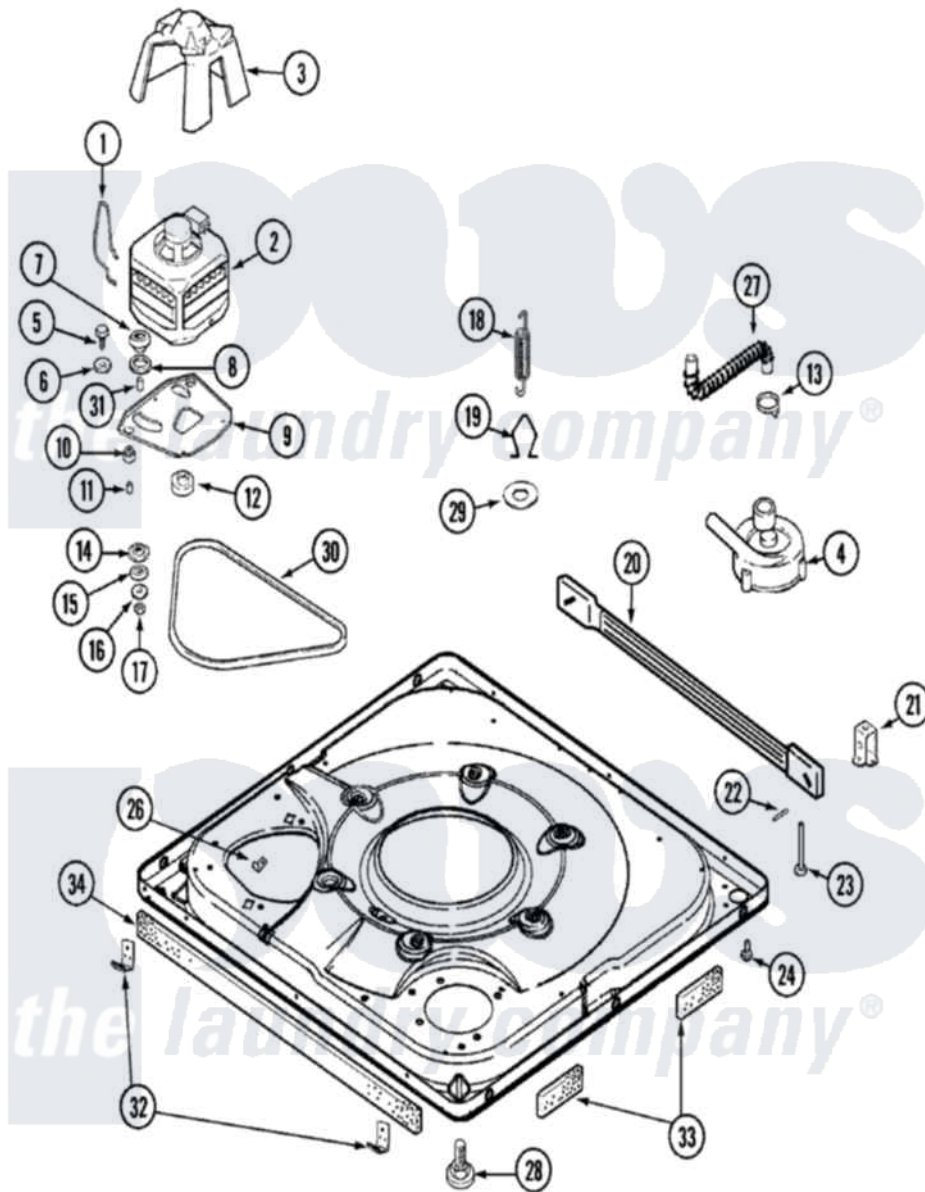

Maytag MAV7057AWW 01 - BASE

Maytag [Residential Maytag MAV7057AWW Washer Parts](#) Parts Diagram 01 - BASE
 Click on the part number to view part

Item	Original Part Number	Replaced By	Status	Part Description
1	22004376			Spring, Motor Pivot
2	21001516	21001950		MoTor, 2SP 1/2hp 120V/60Hz Hi-Tor
3	22002721			Shield, Motor
4	21001732	35-6465		Pump Assem
"	22003438			Sleeve, Pump
5	25-7833	21001977		Screw
6	25-7834			Washer, Motor/Base Screw
7	33-9946			Isolator, Motor
8	35-3570			Washer, Motor Pivot
9	21001366	21001783		Plate And Screw Assembly
"	35-2065			Pad, Motor Plate
10	22004348			Slide, Motor Pivot
"	35-3646			Isolator, Motor Plate
11	25-7831			Spacer, Mounting
12	22004297	21001950		MoTor, 2SP 1/2hp 120V/60Hz Hi-Tor

"	21001506	21001950	MoTor, 2SP 1/2hp 120V/60Hz Hi-Tor
13	22002853	285655	Clamp, Hose
14	35-3571		Slide, Motor Pivot
15	33-9967		Washer, Motor Isolator
16	25-7047		Washer, Flat
17	25-7325	Y707702	Locknut
18	21001598		Spring, Suspension
19	21001166		Hook, Suspension Spring
20	35-2049	21001881	Bar, Stabilizer
21	35-2046		Bracket, Stabilizer
22	35-2052		Pin, Stabilizer
23	35-3020	22004469	Leg And Foot Self Stabalizing
24	31001041	308685	Side Trim)
25	22002841		Base
26	25-7845		Speednut, Motor
27	22003285		Hose, Tub To Pump
"	35-3584	21001915	Hose, Tub To Pump
28	35-3507	25001119	Foot And Pad Assembly
29	Y25-7951		Washer, Suspension Hook
30	22002709	22003483	Belt, Drive
31	25-7830		Spacer
32	22002239		Clip, Front Panel
"	22002966	692771	Nut, Idler Bracket To Base
33	22002782		Pad, Foam
34	22002781		Pad, Sound Deflector