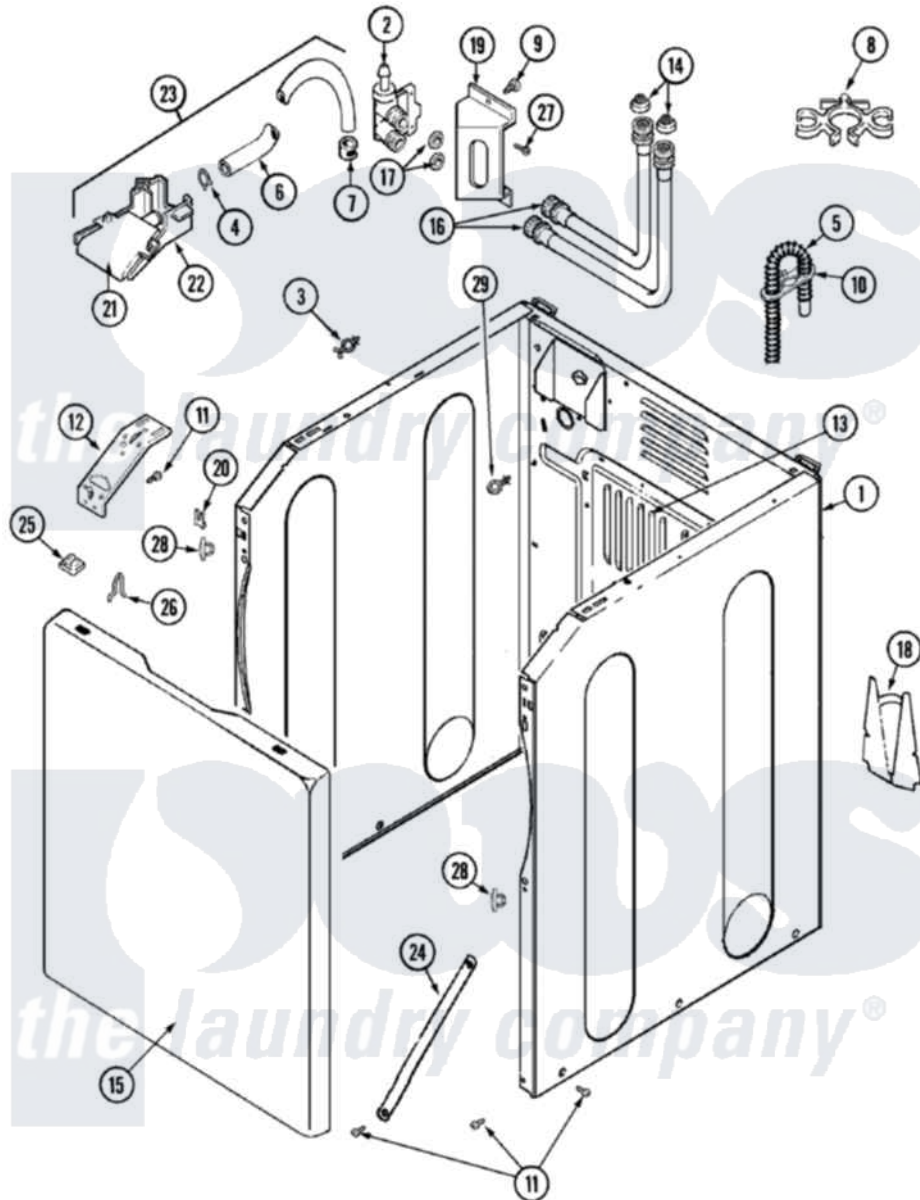

Maytag MAV7057AWW 02 - CABINET

Maytag [Residential Maytag MAV7057AWW Washer Parts](#) Parts Diagram 02 - CABINET

Click on the part number to view part

Item	Original Part Number	Replaced By	Status	Part Description
1	22002293	22003511		Insulation
"	22002548	22003639		Cabinet Assembly
2	22002708			Valve, Water
3	22002852	22003298		Retainer, Wire
4	22002838	285655		Clamp, Hose
5	22003410			Hose, Drain
"	12001586	76660		Break-Sphn
"	22003596	285655		Clamp, Hose
6	22002761			Hose, Injector
7	216169	596669		Clamp, Manifold
8	22002765			Clip, Hose
9	33002190			SCrew, C BraCe, BraCket, Cabinet
10	22002701	22003814		Retainer, Drain Hose
11	22001995			Screw Note: Screw, Tumbler Front And Shroud
12	22002840			Brace, Cabinet

"	22002839		Brace, Cabinet
13	22002092		Panel, Access
14	200961	12001413	Strainer And Washer Kit
15	22002854	22003512	Insulation, Cabinet
"	22002737		Panel, Front
16	22002763	12001900	Kit-Inlet Hose Assembly
"	22002764	12001901	Kit-Inlet Hose Assembly
17	Y013783		Washer, Inlet Hose
18	22002704		Cover, Drain Hose
19	22002762		Bracket, Water Valve
20	22002748	204439	Screw And Fstner Assembly
21	22002759		Flume, Water Injector
22	22002760	22002722	Injector Flume Assembly
23	22002722		Injector Flume Assembly
24	22002767		Brace, Cross
25	22002013		Stop, Shipping
26	25-7220		Clip, Cabinet Top
27	22002362	9740848	Screw, Mixing Valve Mounting
28	22002965	Y12001702	Kit- Plast
29	22003086		Clip, Air Dome Hose
30	22002702	W10339879	Tie, Cable
"	35-2890	8539404	Tie-Wire
"	22002229	22002960	Strainer, Washer Inlet
"	33001245		Screw----NA
"	33002388		Washer
"	Y013783		Washer, Inlet Hose