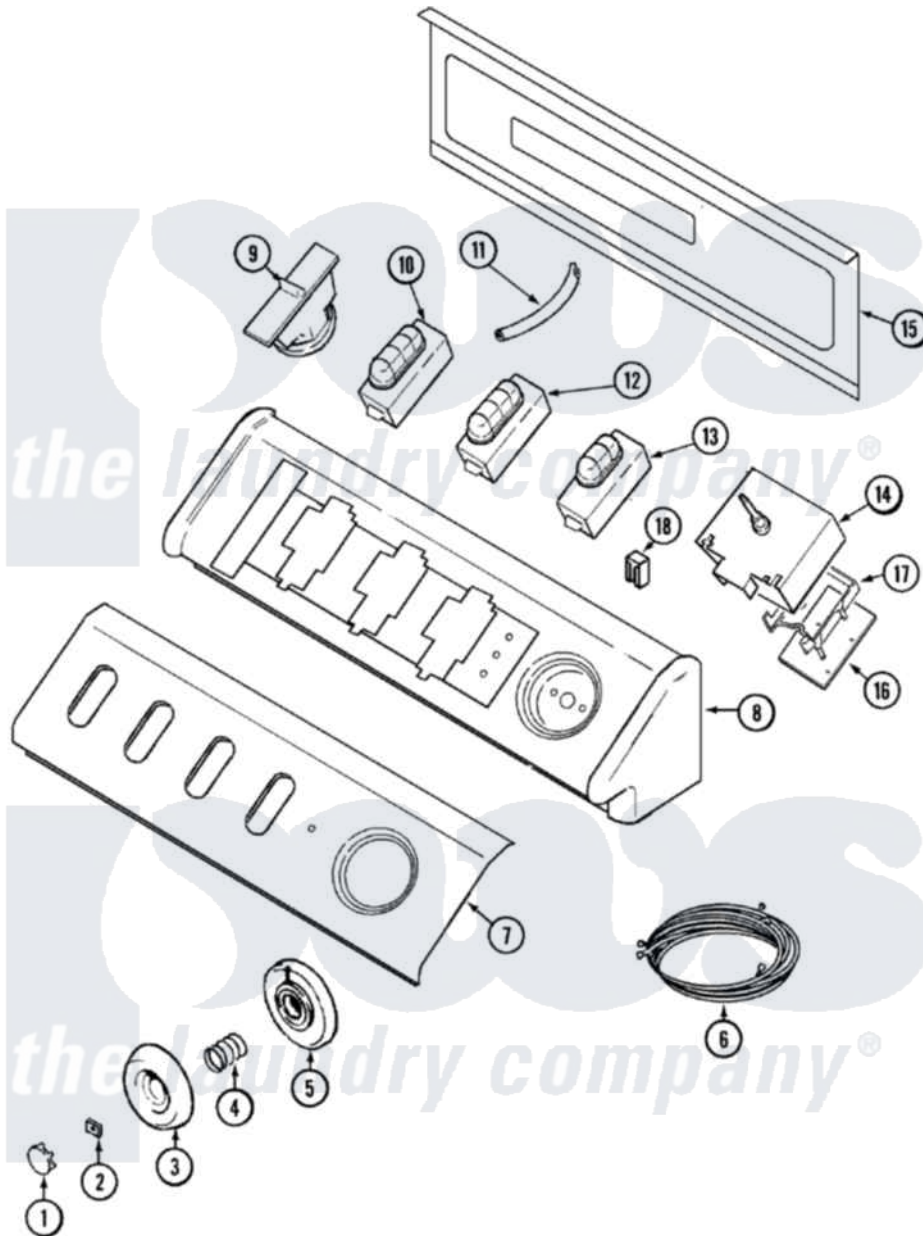

Maytag MAV7057AWW 03 - CONTROL PANEL

Maytag [Residential Maytag MAV7057AWW Washer Parts](#) Parts Diagram 03 - CONTROL PANEL
 Click on the part number to view part

Item	Original Part Number	Replaced By	Status	Part Description
1	22001664			Timer Knob Insert/Cap
2	211605			Bezel, Timer Dial
3	22001659			Timer Knob - Grey
4	211065			Spring, Index Wheel
5	22001660			Dial Skirt - White
6	22002827			Wire Harness
7	22002826			Panel, Control
"	22002825			Panel, Control
8	33002286		Not Available	CONSOLE (WHT)
9	22002705			Switch, Pressure
"	22003461		Not Available	PAD, PRESSURE SWITCH
10	22002936			Switch, Temperature
"	22001788			Button, Switch
"	22001789			Button, Switch
11	22003237	22003422		Hose, Air Dome
"	22003422			Hose, Air Dome

"	22002743	22003422	Hose, Air Dome
12	22001789		Button, Switch
"	22002711		Not Available SWITCH, 4 BUTTON OPTION / WHT
"	22001788		Button, Switch
13	22001788		Button, Switch
"	22001789		Button, Switch
"	22002698	22003875	Button- SW
"	22002829		Switch, Option
14	22001661	3400094	Screw, 10-32 X 3/8
"	22002828		Timer
15	22002529		Not Available CONSOLE BACK PANEL
16	22002857	22003906	Analog Temp Control Board- Assembly
17	22002856		Bracket, Mtg.
18	22001948		Lens, Indicator Light
"	903115		Lock Light
19	22002812		Not Available MANUAL, USE & CARE
"	22002813		Not Available MANUAL, USE & CARE (FRENCH)
"	16009485		Not Available MANUAL, SERVICE-NO REFUND
"	16000327		Not Available GUIDE, QUICK REF. - MAYTAG