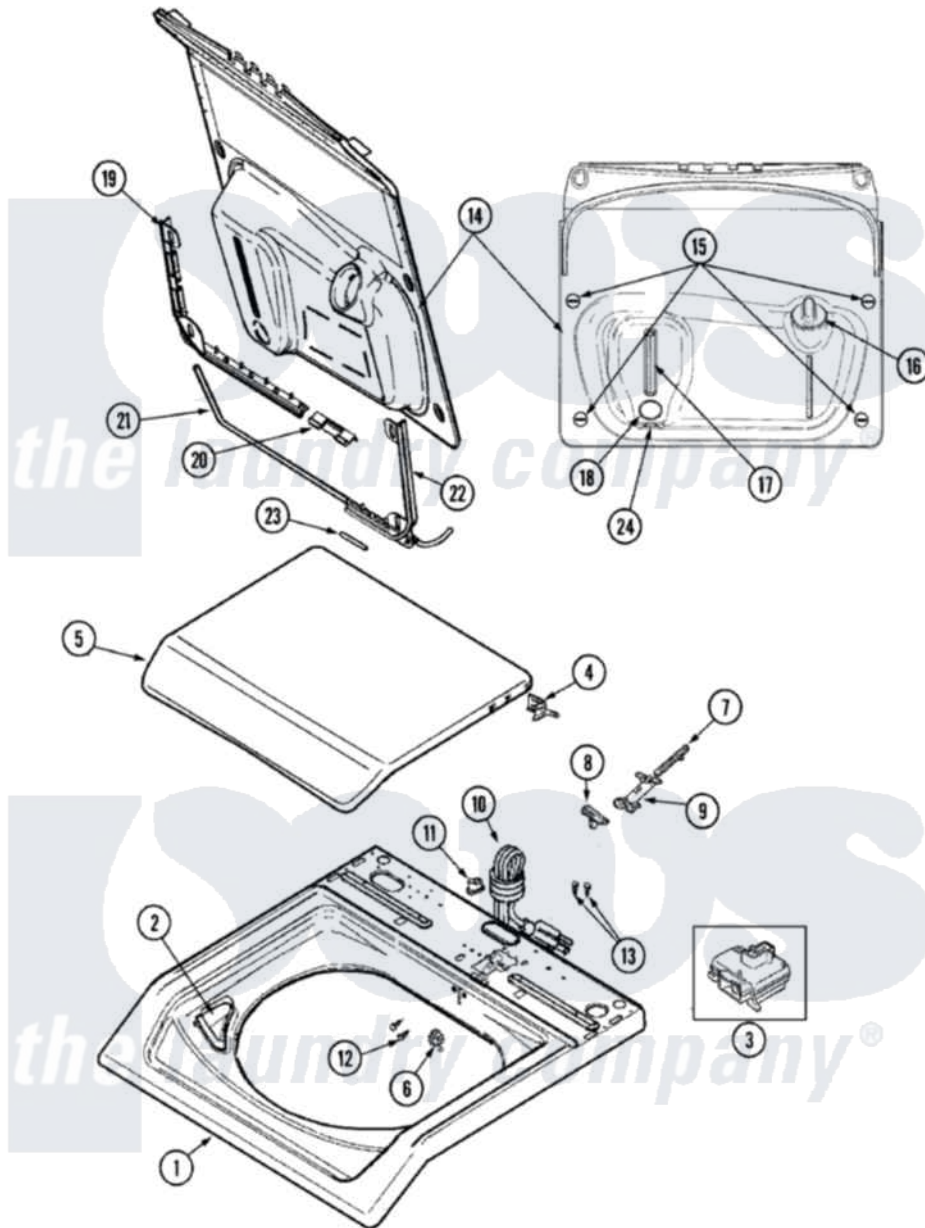

Maytag MAV7057AWW 04 - TOP

Maytag [Residential Maytag MAV7057AWW Washer Parts](#) Parts Diagram 04 - TOP
 Click on the part number to view part

Item	Original Part Number	Replaced By	Status	Part Description
1	22002739			Cover, Top
2	22002835			Cup, Bleach
3	22001967	12001908		Switch-Lid
4	22002751			Hinge Pin
5	22002872		Not Available	LID, WASHER (WHT-W/MEDALLION)
6	22002753			Bushing, Hinge
7	22002754			Plunger
8	22002755	22003941		Lid Cam
9	22002757			Guide Tube
10	22002837	22003062		Cord, Power
11	33002053	211881		Grommet, Cord Part Not Used-Gas Models Only
12	2016090			Screw, Lid Switch To Bracket
13	Y705026	3370225		Screw
14	22002773		Not Available	DOSING LID ASSY.
15	22002774			Lock, Twist

16	22002775	Not Available	CAP
17	22002776		Slider, Sight Glass
18	22002777		Plunger Valve Assembly
19	22002771		Retainer, Torsion Rod
20	22002772		Support, Ctr.
21	22002842		Torsion Rod
22	22002843	Not Available	RETAINER, TORSION ROD (RT)
23	22002844		Bearing, Torsion Rod
24	22002779		Retainer, Plunger Valve