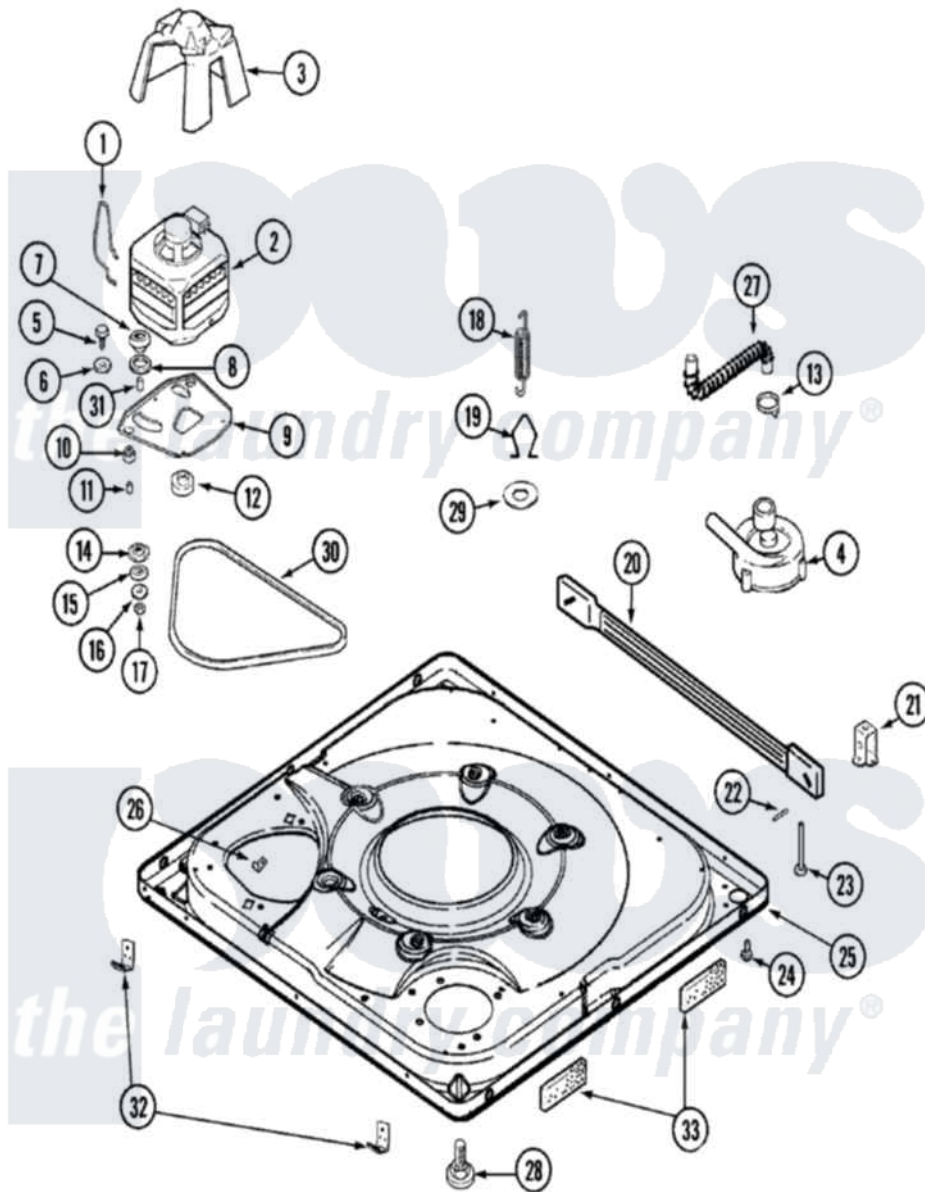

Maytag MAV7200AWW 01 - BASE

Maytag [Residential Maytag MAV7200AWW Washer Parts](#) Parts Diagram 01 - BASE
 Click on the part number to view part

Item	Original Part Number	Replaced By	Status	Part Description
1	21001110	22004376		Spring, Motor Pivot
2	21001516	21001950		MoTor, 2SP 1/2hp 120V/60Hz Hi-Tor
3	22002721			Shield, Motor
"	33002190			SCrew, C BraCe, BraCket, Cabinet
4	21001906	35-6465		Pump Assem
"	22004055	8534097		Screw
"	21001873	35-6780		Pump-Water
"	22003438			Sleeve, Pump
5	25-7833	21001977		Screw
6	25-7834			Washer, Motor/Base Screw
7	33-9946			Isolator, Motor
8	35-3570			Washer, Motor Pivot
9	21001366	21001783		Plate And Screw Assembly
"	35-2065			Pad, Motor Plate
10	35-3646			Isolator, Motor Plate

"	22004348		Slide, Motor Pivot
11	25-7831		Spacer, Mounting
12	21001506	21001950	MoTor, 2SP 1/2hp 120V/60Hz Hi-Tor
"	22004297	21001950	MoTor, 2SP 1/2hp 120V/60Hz Hi-Tor
13	22002853	285655	Clamp, Hose
14	35-3571		Slide, Motor Pivot
15	33-9967		Washer, Motor Isolator
16	25-7047		Washer, Flat
17	25-7325	Y707702	Locknut
18	21001598		Spring, Suspension
19	21001166		Hook, Suspension Spring
20	21001754	21001881	Bar, Stabilizer
21	35-2046		Bracket, Stabilizer
22	35-2052		Pin, Stabilizer
23	35-3020	22004469	Leg And Foot Self Stabalizing
24	33002190		SCrew, C BraCe, BraCket, Cabinet
"	33002190		SCrew, C BraCe, BraCket, Cabinet
25	22002841		Base
"	22003390		Base
26	25-7845		Speednut, Motor
27	22003285		Hose, Tub To Pump
28	25001119		Foot And Pad Assembly
29	Y25-7951		Washer, Suspension Hook
30	22002709	22003483	Belt, Drive
"	22003483		Belt, Drive
31	25-7830		Spacer
32	22002239		Clip, Front Panel
"	33002190		SCrew, C BraCe, BraCket, Cabinet
"	22002966	692771	Nut, Idler Bracket To Base
33	22002782		Pad, Foam