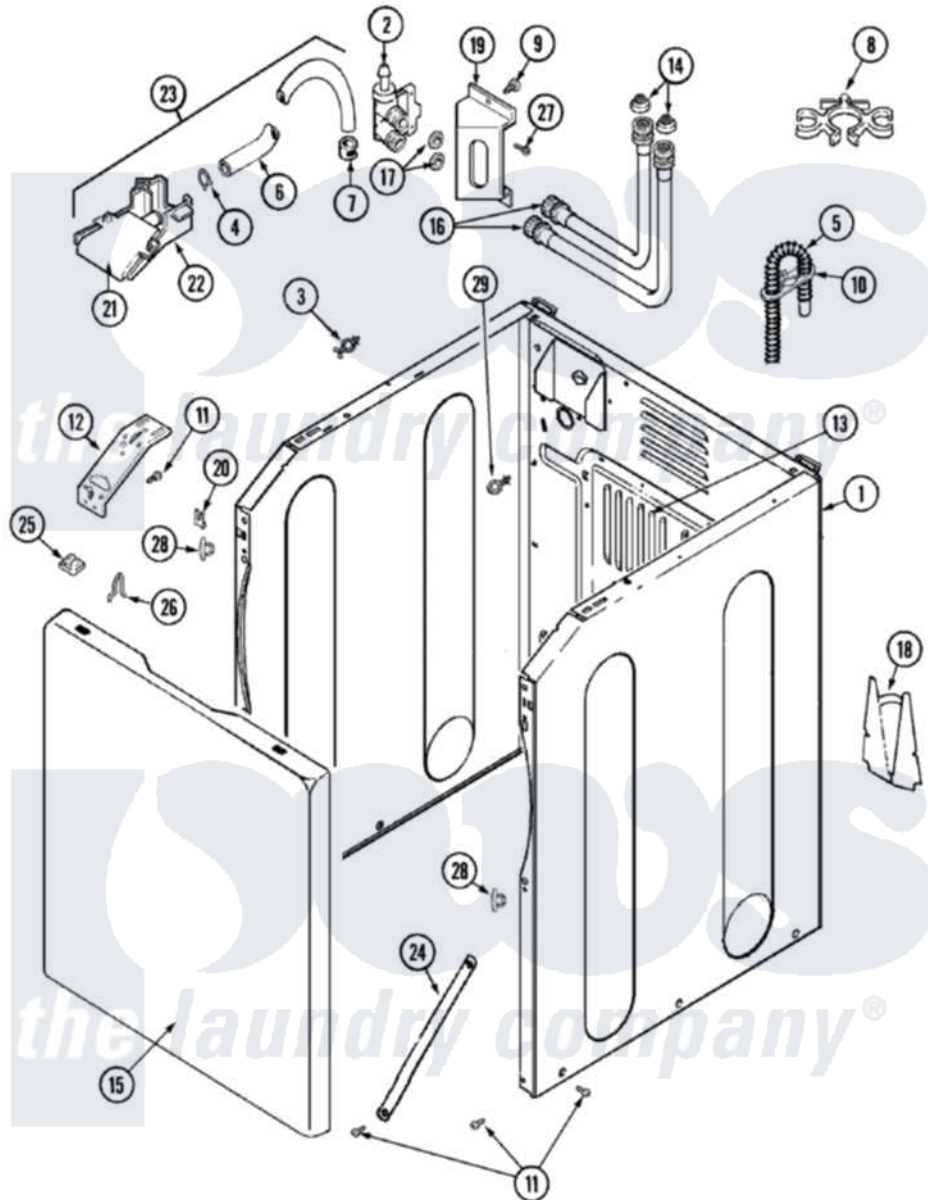

Maytag MAV7200AWW 02 - CABINET (PRIOR SER PRE 18)

Maytag Residential Maytag MAV7200AWW Washer Parts Parts Diagram 02 - CABINET (PRIOR SER PRE 18)
 Click on the part number to view part

Item	Original Part Number	Replaced By	Status	Part Description
1	22002548	22003639		Cabinet Assembly
2	22002708			Valve, Water
3	22002852	22003298		Retainer, Wire
4	22002838	285655		Clamp, Hose
5	12001586	76660		Break-Sphn
"	22003596	285655		Clamp, Hose
"	22003410			Hose, Drain
6	22002761			Hose, Injector
7	216169	596669		Clamp, Manifold
8	22002765			Clip, Hose
9	33002190			SCrew, C BraCe, BraCket, Cabinet
10	22002701	22003814		Retainer, Drain Hose
11	22001995			Screw Note: Screw, Tumbler Front And Shroud
12	22002840			Brace, Cabinet
"	22002839			Brace, Cabinet

13	22002092		Panel, Access
14	200961	12001413	Strainer And Washer Kit
15	22002737		Panel, Front
16	33-7891	89503	Hose-Inlet
"	35-3401		Inlet Hose Assembly
17	Y013783		Washer, Inlet Hose
18	22002704		Cover, Drain Hose
19	22002762		Bracket, Water Valve
20	22002748	204439	Screw And Fstner Assembly
21	22002759		Flume, Water Injector
22	22002760	22002722	Injector Flume Assembly
23	22002722		Injector Flume Assembly
24	22002767		Brace, Cross
25	22002013		Stop, Shipping
26	25-7220		Clip, Cabinet Top
27	22002362	9740848	Screw, Mixing Valve Mounting
28	22002965	Y12001702	Kit- Plast
29	22003086		Clip, Air Dome Hose
30	22002702	W10339879	Tie, Cable
"	22002229	22002960	Strainer, Washer Inlet
"	33001245		Screw----NA
"	33002388		Washer
"	35-2890	8539404	Tie-Wire
"	Y013783		Washer, Inlet Hose