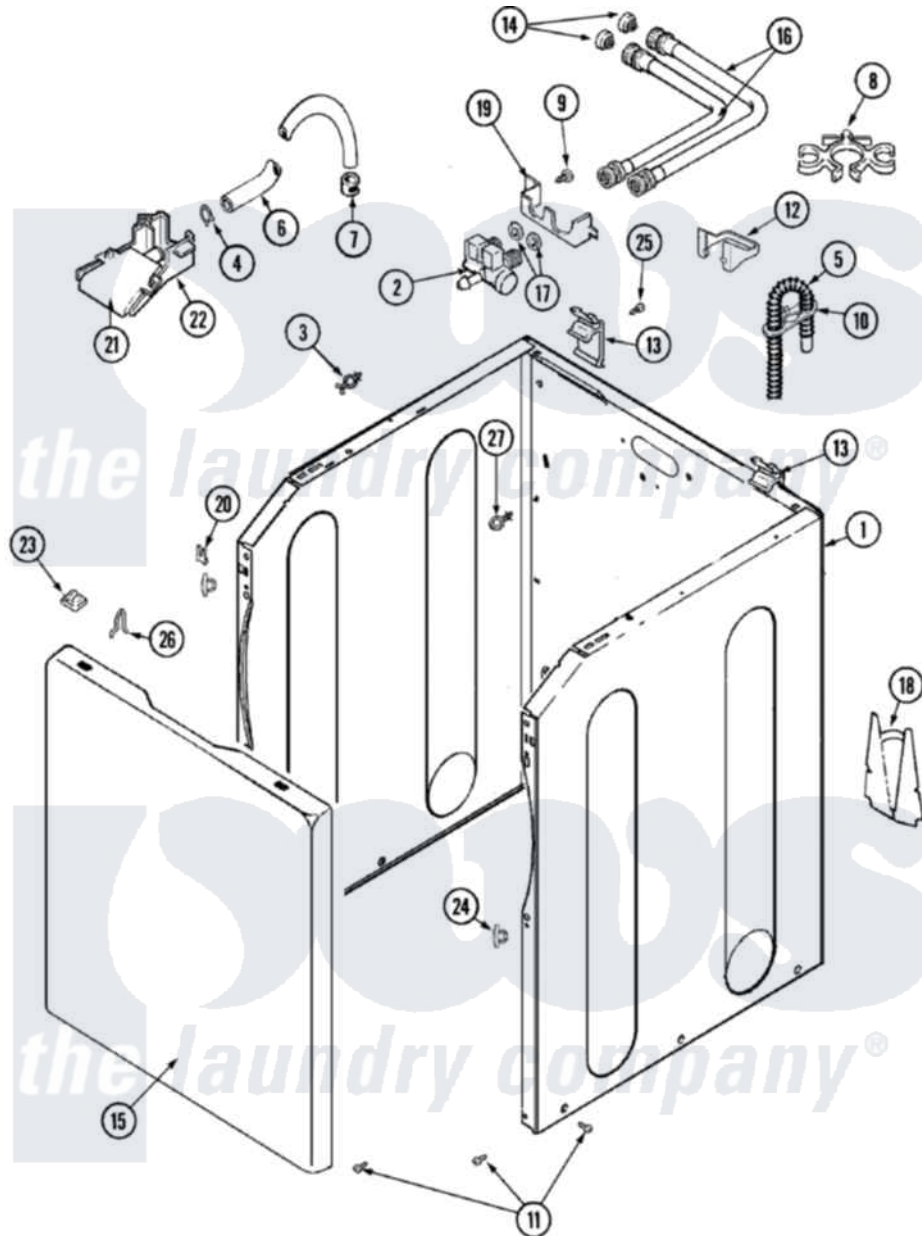

# Maytag MAV7200AWW 03 - CABINET (SER PRE 18 & AFTER)

Maytag Residential Maytag MAV7200AWW Washer Parts Parts Diagram 03 - CABINET (SER PRE 18 & AFTER)  
 Click on the part number to view part

Item	Original Part Number	Replaced By	Status	Part Description
1	<a href="#">22003553</a>			Cabinet Assembly
"	<a href="#">22002840</a>			Brace, Cabinet
"	<a href="#">22003496</a>			Energy Tag
"	<a href="#">22002839</a>			Brace, Cabinet
"	<a href="#">33002190</a>			SCrew, C BraCe, BraCket, Cabinet
2	22003372	<a href="#">12002158</a>		Valve-Inlet
3	22002852	<a href="#">22003298</a>		Retainer, Wire
4	22002838	<a href="#">285655</a>		Clamp, Hose
5	<a href="#">22003410</a>			Hose, Drain
"	22003596	<a href="#">285655</a>		Clamp, Hose
6	<a href="#">22002761</a>			Hose, Injector
7	216169	<a href="#">596669</a>		Clamp, Manifold
8	<a href="#">22002765</a>			Clip, Hose
9	<a href="#">33002190</a>			SCrew, C BraCe, BraCket, Cabinet
10	22002701	<a href="#">22003814</a>		Retainer, Drain Hose