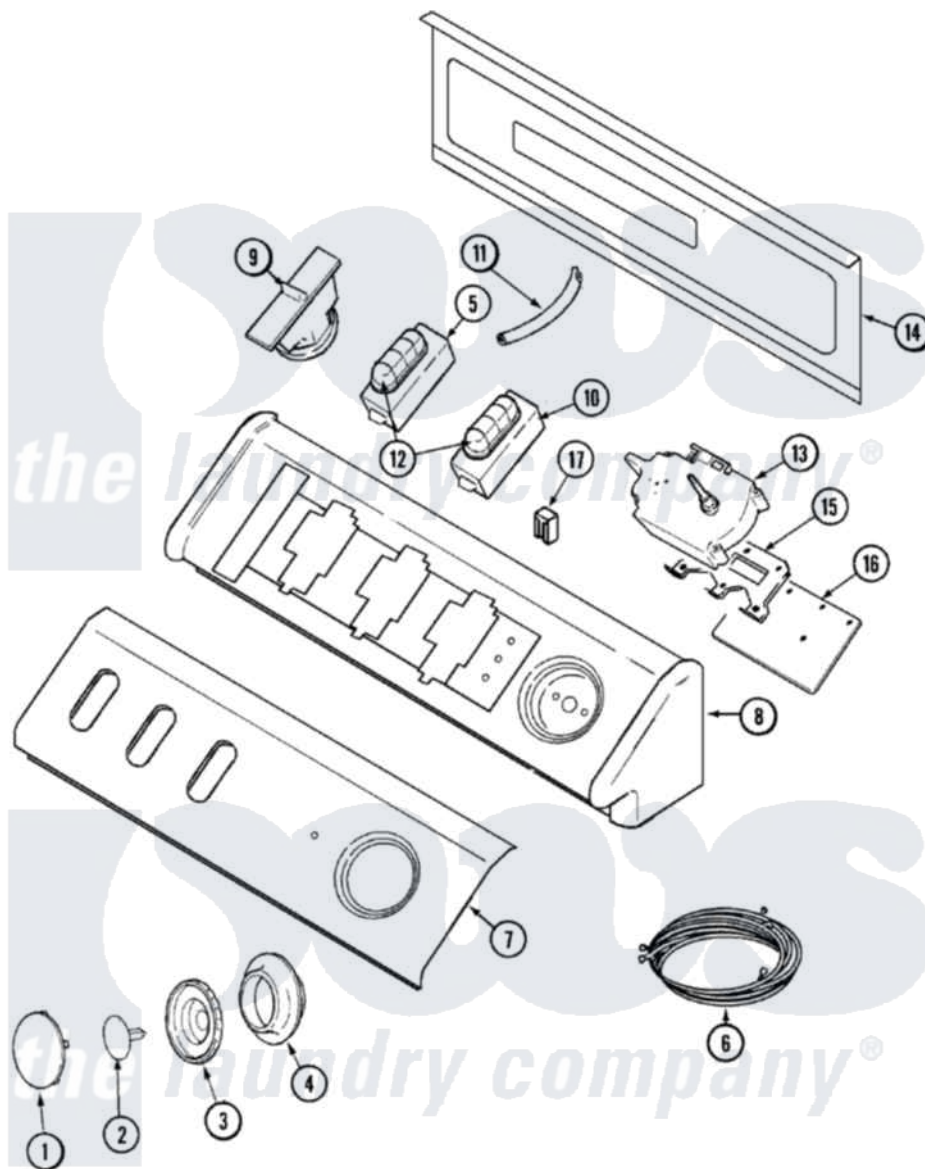

Maytag MAV7200AWW 04 - CONTROL PANEL

Maytag Residential Maytag MAV7200AWW Washer Parts Parts Diagram 04 - CONTROL PANEL

Click on the part number to view part

Item	Original Part Number	Replaced By	Status	Part Description
1	22001664			Timer Knob Insert/Cap
2	22002997			Pin, Locking
"	211605			Bezel, Timer Dial
3	22002996	22003952		Knob, Timer
4	22002995		Not Available	SKIRT, TIMER KNOB (WHT)
5	22002999			Switch
6	22003380			Harness, Main
7	22003501			Panel, Control
"	22003401	22003501		Panel, Control
8	22002925	3370225		Screw
"	33002286		Not Available	CONSOLE (WHT)
9	22002705			Switch, Pressure
"	22003461		Not Available	PAD, PRESSURE SWITCH
10	22003385		Not Available	SWITCH, (4 BUTTON TEMP) (WHT)
11	22003422			Hose, Air Dome
"	22003237	22003422		Hose, Air Dome

12	22001788		Button, Switch
"	22001789		Button, Switch
13	22003370	22003499	Timer RPR
"	22003499		Timer RPR
14	22002529		Not Available
			CONSOLE BACK PANEL
"	Y22002339	8534058	Screw
15	22003003		Bracket, Atc / Timer
16	22002857	22003906	Analog Temp Control Board-Assembly
"	22003575	22003906	Analog Temp Control Board-Assembly
17	903115		Lock Light
"	22001948		Lens, Indicator Light
18	22003472	22003866	User Guide
"	16009485		Not Available
			MANUAL, SERVICE-NO REFUND