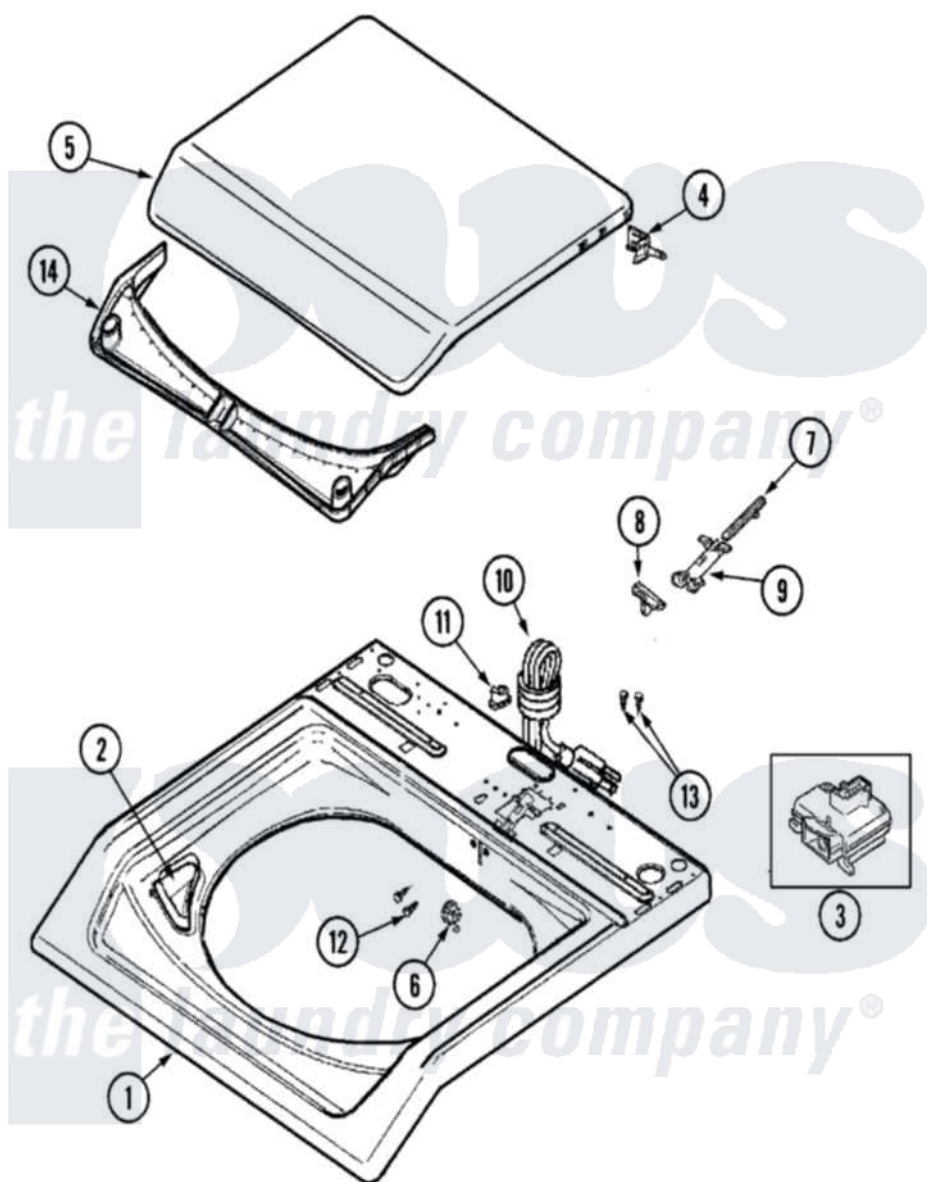

Maytag MAV7200AWW 05 - TOP

Maytag [Residential Maytag MAV7200AWW Washer Parts](#) Parts Diagram 05 - TOP
 Click on the part number to view part

Item	Original Part Number	Replaced By	Status	Part Description
1	22003468			Cover, Top
"	22003367	22004095		Hinge, Plastic
"	22002739			Cover, Top
2	22002835			Cup, Bleach
3	22001967	12001908		Switch-Lid
4	22002751			Hinge Pin
5	22002872		Not Available	LID, WASHER (WHT-W/MEDALLION)
6	22002753			Bushing, Hinge
7	22002754			Plunger
8	22002755	22003941		Lid Cam
9	22002757			Guide Tube
10	22003061	22003062		Cord, Power
11	33002053	211881		Grommet, Cord Part Not Used-Gas Models Only
12	2016090			Screw, Lid Switch To Bracket
13	Y705026	3370225		Screw