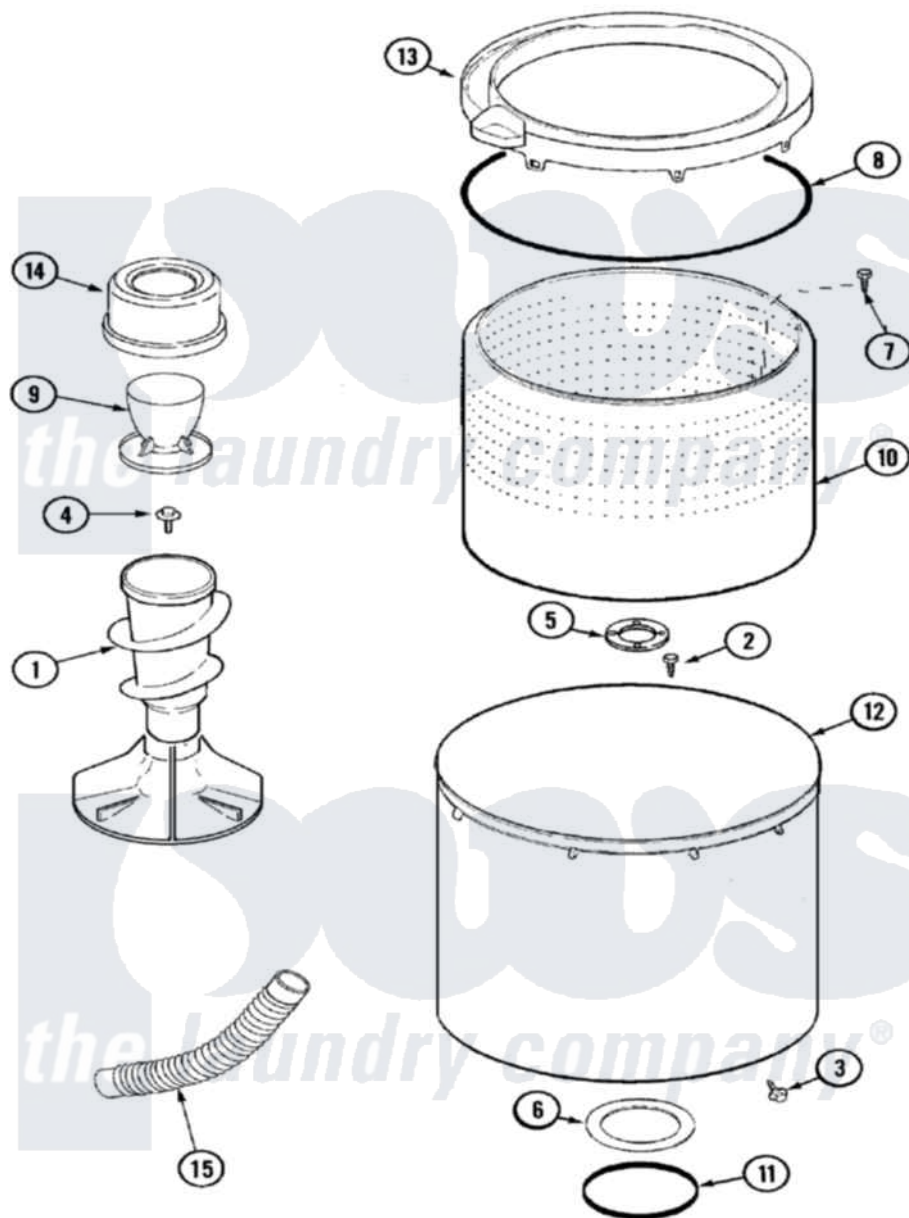

# Maytag MAV7200AWW 07 - TUB

Maytag [Residential Maytag MAV7200AWW Washer Parts](#) Parts Diagram 07 - TUB  
 Click on the part number to view part

Item	Original Part Number	Replaced By	Status	Part Description
1	22003518	<a href="#">22004042</a>		Agitator/Auger Assembly
"	<a href="#">22004042</a>			Agitator/Auger Assembly
"	22003383	<a href="#">22004042</a>		Agitator/Auger Assembly
2	21001510	<a href="#">22002947</a>		Bolt, Tub
3	<a href="#">22002933</a>			Screw
4	25-7948	<a href="#">W10309247</a>		Screw
5	<a href="#">35-3685</a>			Gasket, Basket To Centerpost
6	<a href="#">35-3686</a>			Gasket, Tub To Housing
7	22003647	<a href="#">3400504</a>		Screw
8	<a href="#">35-2328</a>			Seal, Tub Top
9	22002769	<a href="#">22002758</a>		Dispenser Assembly, Fab. Soft Sub
"	21001599	<a href="#">21001905</a>		Dispenser, Fabric
10	<a href="#">22002741</a>			Spinner Assembly, Plastic
11	<a href="#">35-2978</a>			Seal, Tub/Housing
12	<a href="#">22002742</a>			Tub Assembly
13	22002736	<a href="#">22004385</a>		Tub Cover

14 [22002758](#)

Dispenser Assembly, Fab.  
Soft Sub

15 [22003285](#)

Hose, Tub To Pump

16 22003458

[22004398](#)

Tub Block