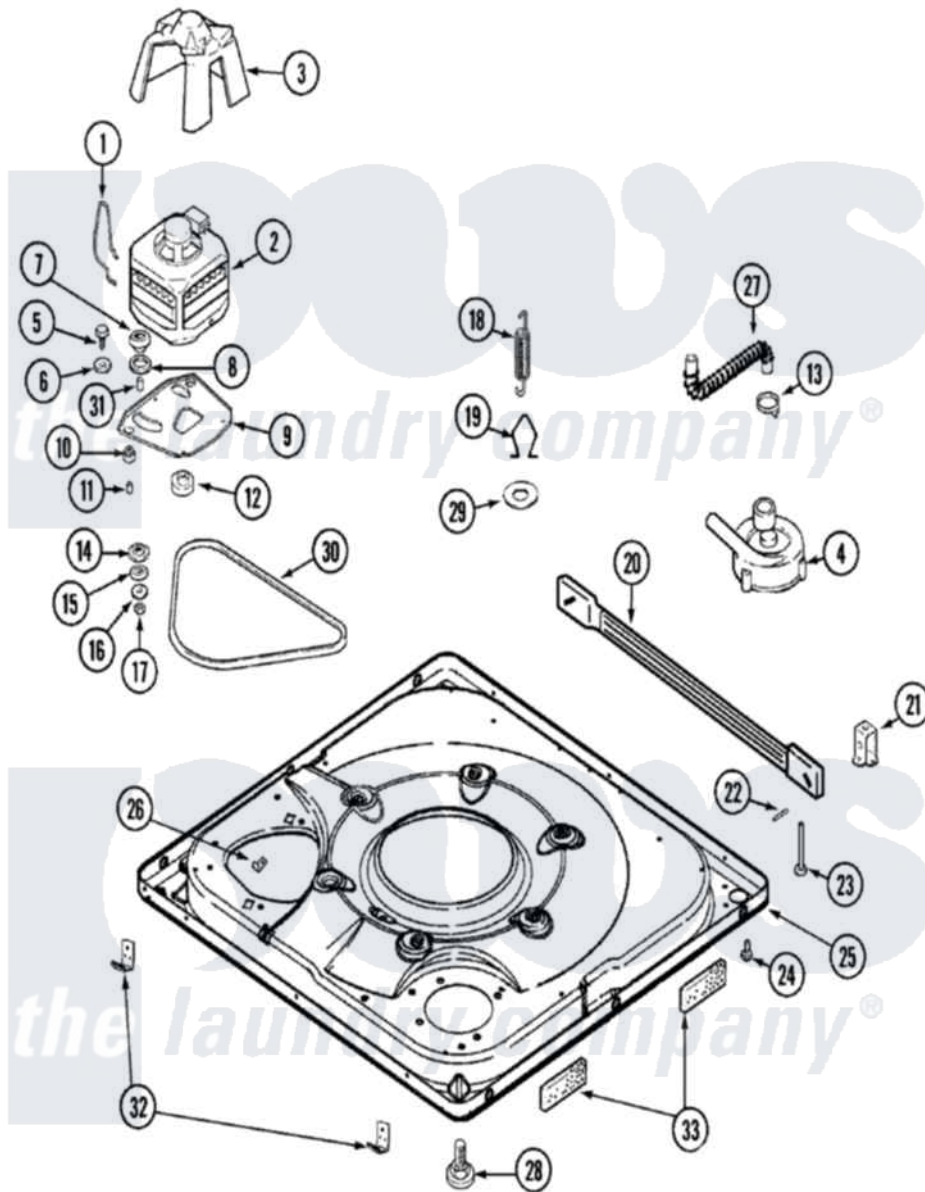

# Maytag MAV7257AWQ 01 - BASE

Maytag [Residential Maytag MAV7257AWQ Washer Parts](#) Parts Diagram 01 - BASE  
 Click on the part number to view part

Item	Original Part Number	Replaced By	Status	Part Description
1	<a href="#">22004376</a>			Spring, Motor Pivot
2	21001516	<a href="#">21001950</a>		MoTor, 2SP 1/2hp 120V/60Hz Hi-Tor
3	<a href="#">22002721</a>			Shield, Motor
"	<a href="#">33002190</a>			SCrew, C BraCe, BraCket, Cabinet
4	21001732	<a href="#">35-6465</a>		Pump Assem
"	<a href="#">22003438</a>			Sleeve, Pump
5	25-7833	<a href="#">21001977</a>		Screw
6	<a href="#">25-7834</a>			Washer, Motor/Base Screw
7	<a href="#">33-9946</a>			Isolator, Motor
8	<a href="#">35-3570</a>			Washer, Motor Pivot
9	21001366	<a href="#">21001783</a>		Plate And Screw Assembly
"	<a href="#">35-2065</a>			Pad, Motor Plate
10	<a href="#">22004348</a>			Slide, Motor Pivot
"	<a href="#">35-3646</a>			Isolator, Motor Plate
11	<a href="#">25-7831</a>			Spacer, Mounting