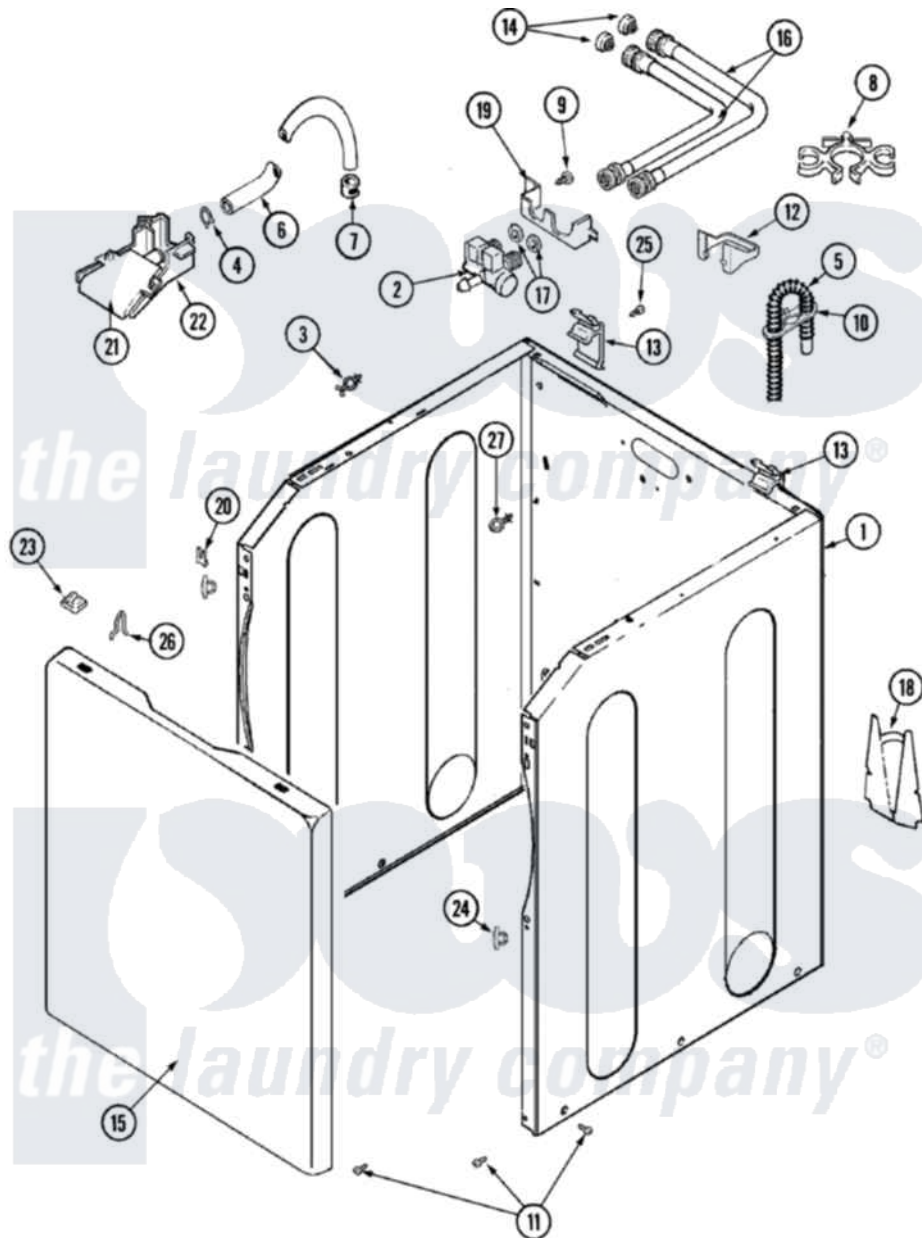

Maytag MAV7257AWQ 02 - CABINET

Maytag [Residential Maytag MAV7257AWQ Washer Parts](#) Parts Diagram 02 - CABINET

Click on the part number to view part

Item	Original Part Number	Replaced By	Status	Part Description
1	22003554			Cabinet Assembly
"	22003496			Energy Tag
"	33002190			SCrew, C BraCe, BraCket, Cabinet
2	22003372	12002158		Valve-Inlet
3	22002852	22003298		Retainer, Wire
4	22002838	285655		Clamp, Hose
5	22003410			Hose, Drain
"	22003596	285655		Clamp, Hose
6	22002761			Hose, Injector
7	216169	596669		Clamp, Manifold
8	22002765			Clip, Hose
9	33002190			SCrew, C BraCe, BraCket, Cabinet
10	22002701	22003814		Retainer, Drain Hose
11	22003409	213007		Xfor Cabinet See Cabinet, Back

12	22003429		Retainer, Fill Hose
13	22003367	22004095	Hinge, Plastic
14	200961	12001413	Strainer And Washer Kit
15	33002190		SCrew, C BraCe, BraCket, Cabinet
"	22002293	22003511	Insulation
"	Y22002738		Panel, Front
"	22002854	22003512	Insulation, Cabinet
16	22002763	12001900	Kit-Inlet Hose Assembly
"	22002764	12001901	Kit-Inlet Hose Assembly
17	Y013783		Washer, Inlet Hose
18	33002190		SCrew, C BraCe, BraCket, Cabinet
"	22002704		Cover, Drain Hose
19	22003376		Bracket, Water Valve
20	22002748	204439	Screw And Fstner Assembly
21	22003374		Upper Water Injector, Flume
22	22003375	22004053	Lower Injector, Flume
23	22002013		Stop, Shipping
24	22002965	Y12001702	Kit- Plast
25	22001995		Screw Note: Screw, Tumbler Front And Shroud
26	25-7220		Clip, Cabinet Top
27	22003086		Clip, Air Dome Hose
28	35-2890	8539404	Tie-Wire
"	33001245		Screw----NA
"	33002388		Washer
"	Y013783		Washer, Inlet Hose
"	22002960		Strainer, Washer Inlet