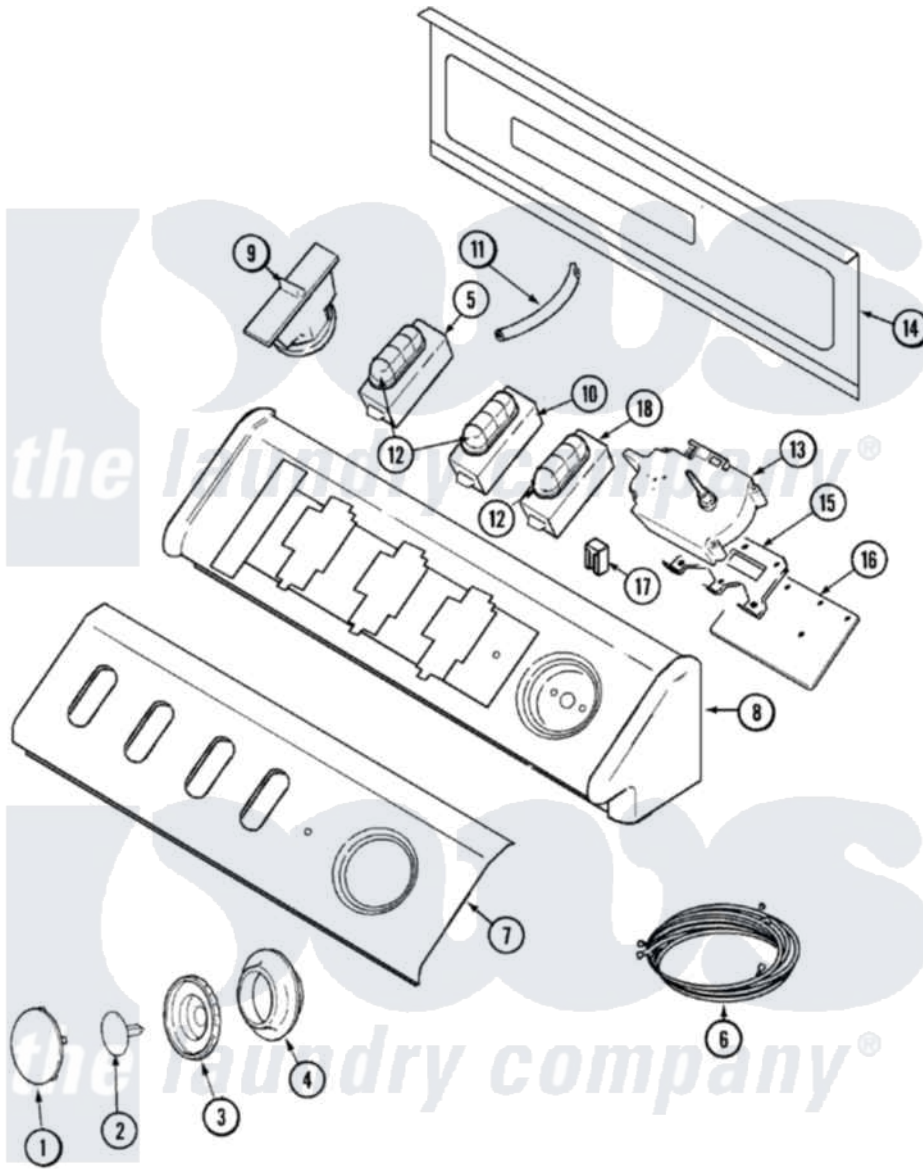

# Maytag MAV7257AWQ 03 - CONTROL PANEL

Maytag [Residential Maytag MAV7257AWQ Washer Parts](#) Parts Diagram 03 - CONTROL PANEL  
 Click on the part number to view part

Item	Original Part Number	Replaced By	Status	Part Description
1	<a href="#">33002347</a>			Timer Knob Insert/Cap
2	<a href="#">22002997</a>			Pin, Locking
3	22002996	<a href="#">22003952</a>		Knob, Timer
4	22003005	<a href="#">27001191</a>		Skirt, Timer Knob
5	<a href="#">22003006</a>			Switch,
6	<a href="#">22003562</a>			Harness, Wire
7	22003564	<a href="#">22003566</a>		Panel, Control
8	33002327	<a href="#">37001115</a>		Console
"	22002925	<a href="#">3370225</a>		Screw
9	<a href="#">22002745</a>			Switch, Pressure
"	22003461		Not Available	PAD, PRESSURE SWITCH
10	<a href="#">22003006</a>			Switch,
11	22003237	<a href="#">22003422</a>		Hose, Air Dome
12	<a href="#">22002697</a>			Button, Switch
"	22002698	<a href="#">22003875</a>		Button- SW
13	<a href="#">22003561</a>			Timer

14	Y22002339	<a href="#">8534058</a>	Screw
"	22002529	Not Available	CONSOLE BACK PANEL
15	<a href="#">22003003</a>		Bracket, Atc / Timer
16	22003575	<a href="#">22003906</a>	Analog Temp Control Board-Assembly
"	22002857	<a href="#">22003906</a>	Analog Temp Control Board-Assembly
17	<a href="#">903115</a>		Lock Light
"	<a href="#">22001948</a>		Lens, Indicator Light
18	<a href="#">22003493</a>		Switch, Rinse Opt
19	22003472	<a href="#">22003866</a>	User Guide
"	16009485	Not Available	MANUAL, SERVICE-NO REFUND