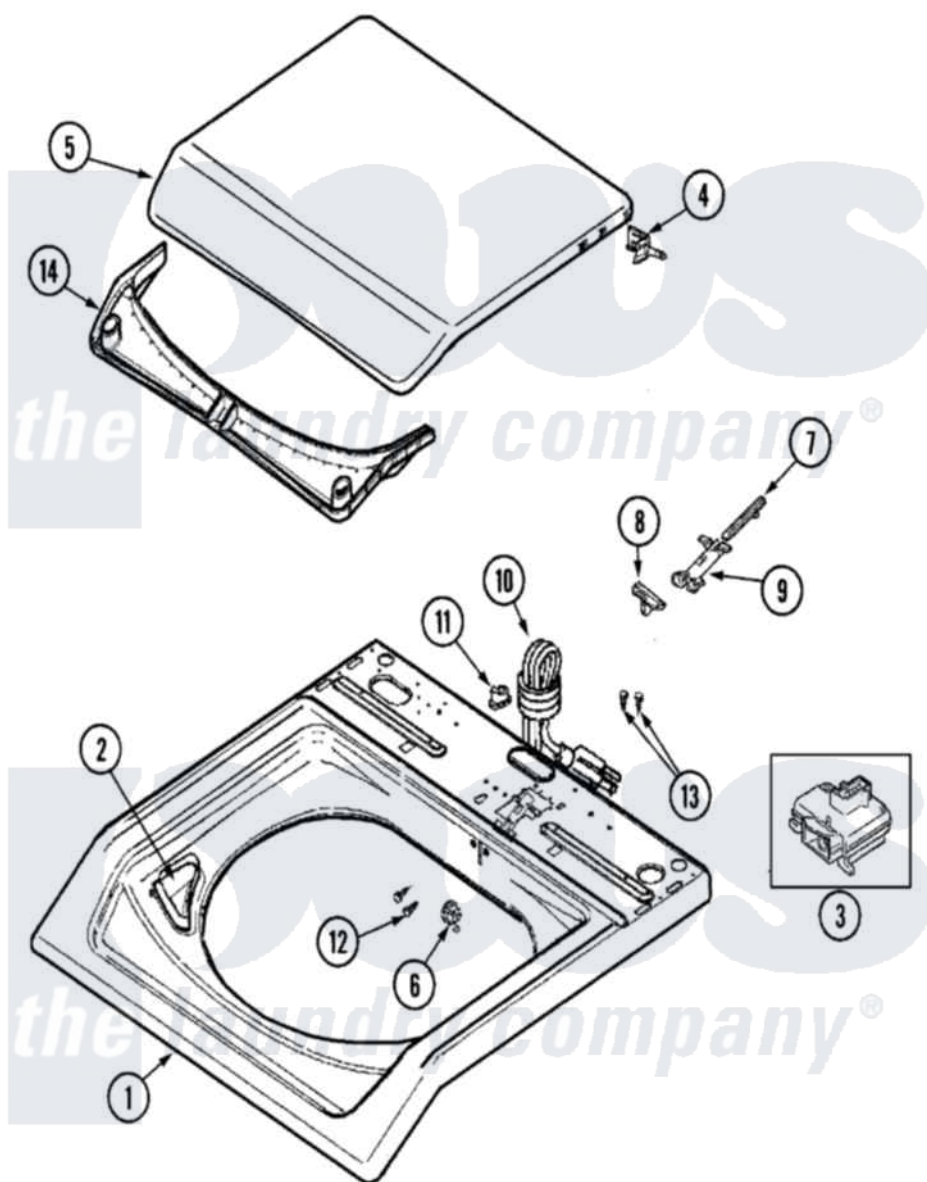

Maytag MAV7257AWQ 04 - TOP

Maytag [Residential Maytag MAV7257AWQ Washer Parts](#) Parts Diagram 04 - TOP
 Click on the part number to view part

| Item | Original Part Number | Replaced By | Status | Part Description |
|------|--------------------------|--------------------------|--------|---|
| 1 | 22003469 | | | Cover, Top |
| 2 | 22002802 | 22002835 | | Cup, Bleach |
| 3 | 22003804 | | | Lid Switch |
| 4 | 22002752 | | | Hinge Pin |
| 5 | 22002871 | | | Lid, Washer |
| 6 | 22002753 | | | Bushing, Hinge |
| 7 | 22002754 | | | Plunger |
| 8 | 22002756 | 22003942 | | Lid Cam |
| 9 | 22002757 | | | Guide Tube |
| 10 | 22003061 | 22003062 | | Cord, Power |
| 11 | 33002053 | 211881 | | Grommet, Cord Part Not Used- Gas Models Only |
| 12 | 2016090 | | | Screw, Lid Switch To Bracket |
| 13 | Y705026 | 3370225 | | Screw |
| 14 | 22002766 | | | Condensate Seal |