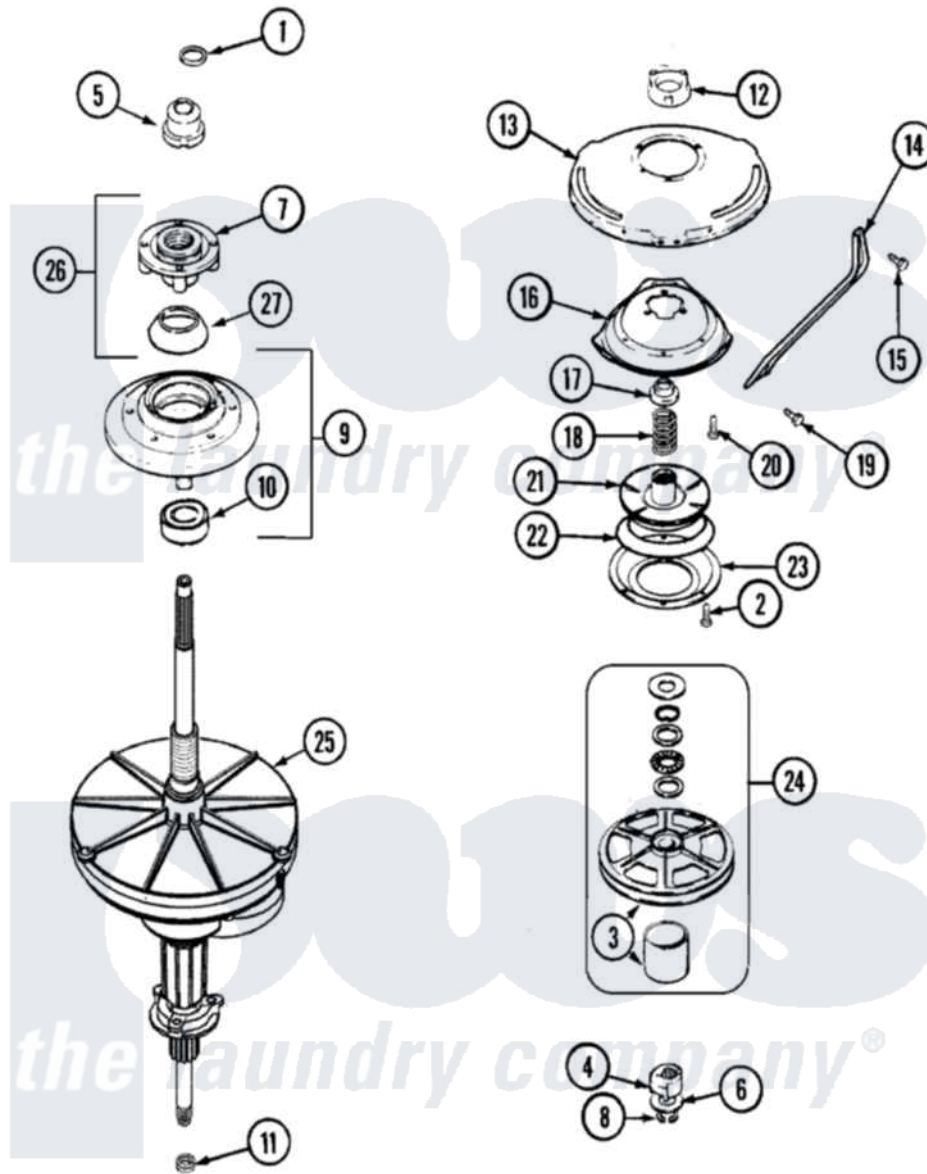

Maytag MAV7257AWQ 05 - TRANSMISSION

Maytag [Residential Maytag MAV7257AWQ Washer Parts](#) Parts Diagram 05 - TRANSMISSION
 Click on the part number to view part

Item	Original Part Number	Replaced By	Status	Part Description
1	25-7941			"O" Ring, Agr Drive Shaft
2	21001065			Screw, No.10-24 x .50 Hxnibhd
3	12001797	12002213		Thrust Bearing Kit
4	LA-2007	12002213		Thrust Bearing Kit
5	21001533	35-5655-1		Seal
6	35-2132			Washer, 1.25ODX.530IDX.032
"	35-2082			Washer, 1.25ODX.530IDX.062
7	21001515	12001598		Tub Seal Assembly--W
8	25-7854			Ring, Retaining
9	12001598			Tub Seal Assembly--W
10	35-2205			Bearing, Spin
11	35-2010	207843		Lip Seal Repair Kit
12	35-2205			Bearing, Spin
"	21001511	12001562		Bearing Assembly
13	21001518			Support, Tub
14	21001532			Brace, Tub

15	25-7895	21001858	Screw 5/16-18 x 1/2
16	21001163		Housing, Suspension
17	35-2017		Retainer, Brake Spring
18	31001285	21001910	Spring, Brake
19	25-7930	21001858	Screw 5/16-18 x 1/2
20	21001509		Screw, High Performance Plastic
21	35-2948	35-6714	Brake Roto
22	21001161	21002026	Snubber
23	35-2018	35-6918	Stator, Brake
24	12500036	12002213	Thrust Bearing Kit
25	21001536	35-6615	Ht TranS S
26	21001508	12001561	Bearing And Seal Housing Assembly
27	35-2974		Tub Seal/Hub Assembly